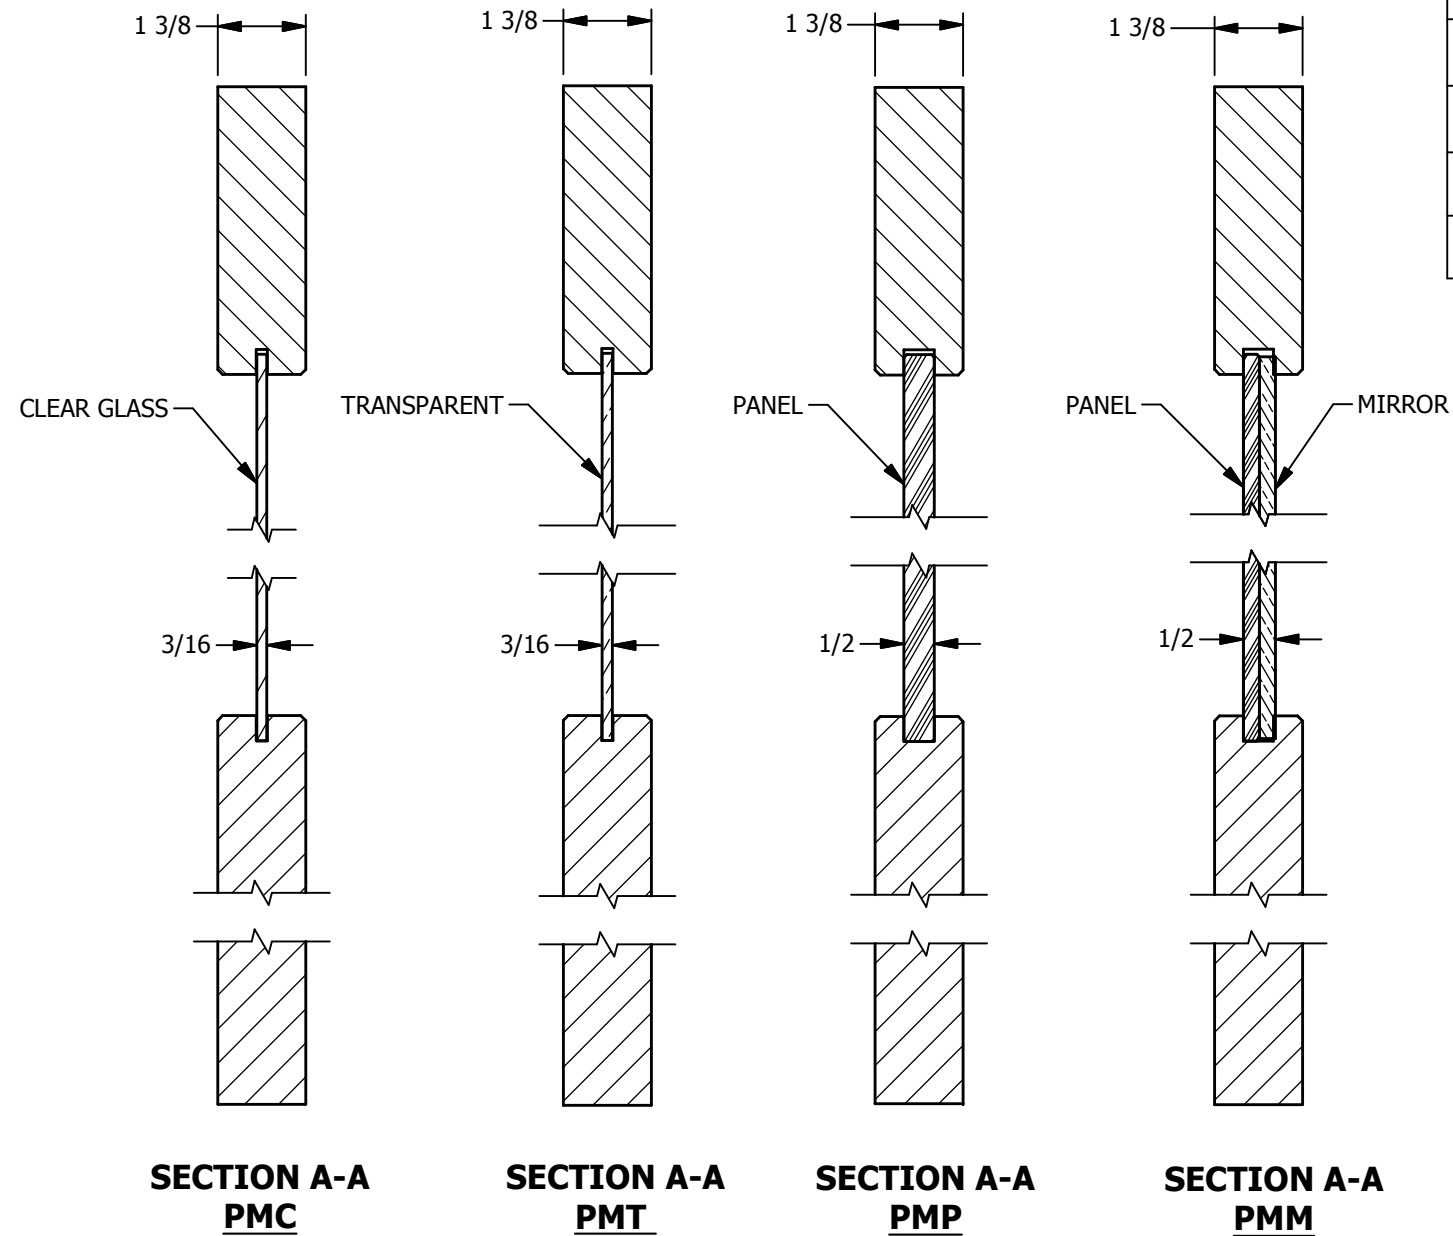

DIMENSION TABLE			
DOOR SIZE	"A"	"B"	"C"
3'-0" X 8'-0"	36"	27"	4 1/2"
2'-8" X 8'-0"	32"	23"	4 1/2"
2'-6" X 8'-0"	30"	21"	4 1/2"
2'-4" X 8'-0"	28"	19"	4 1/2"
2'-0" X 8'-0"	24"	15"	4 1/2"
1'-6" X 8'-0"	18"	9"	4 1/2"

NOTES:
FOR STANDARD MIRRORED MODA DOORS DIVIDING RAILS ONLY APPLIED TO PANEL SIDE OF DOOR.

CREATION DATE: 12/8/2016		3737 Lakeport Blvd. Klamath Falls, OR 97601 Phone: (888) 535-3936 www.jeld-wen.com
REV. DATE:		
TITLE: MODA™ DOOR COLLECTION		
DESCRIPTION: 1031N 8'-0" 3'-0", 2'-8", 2'-6", 2'-4", 2'-0", 1'-6"