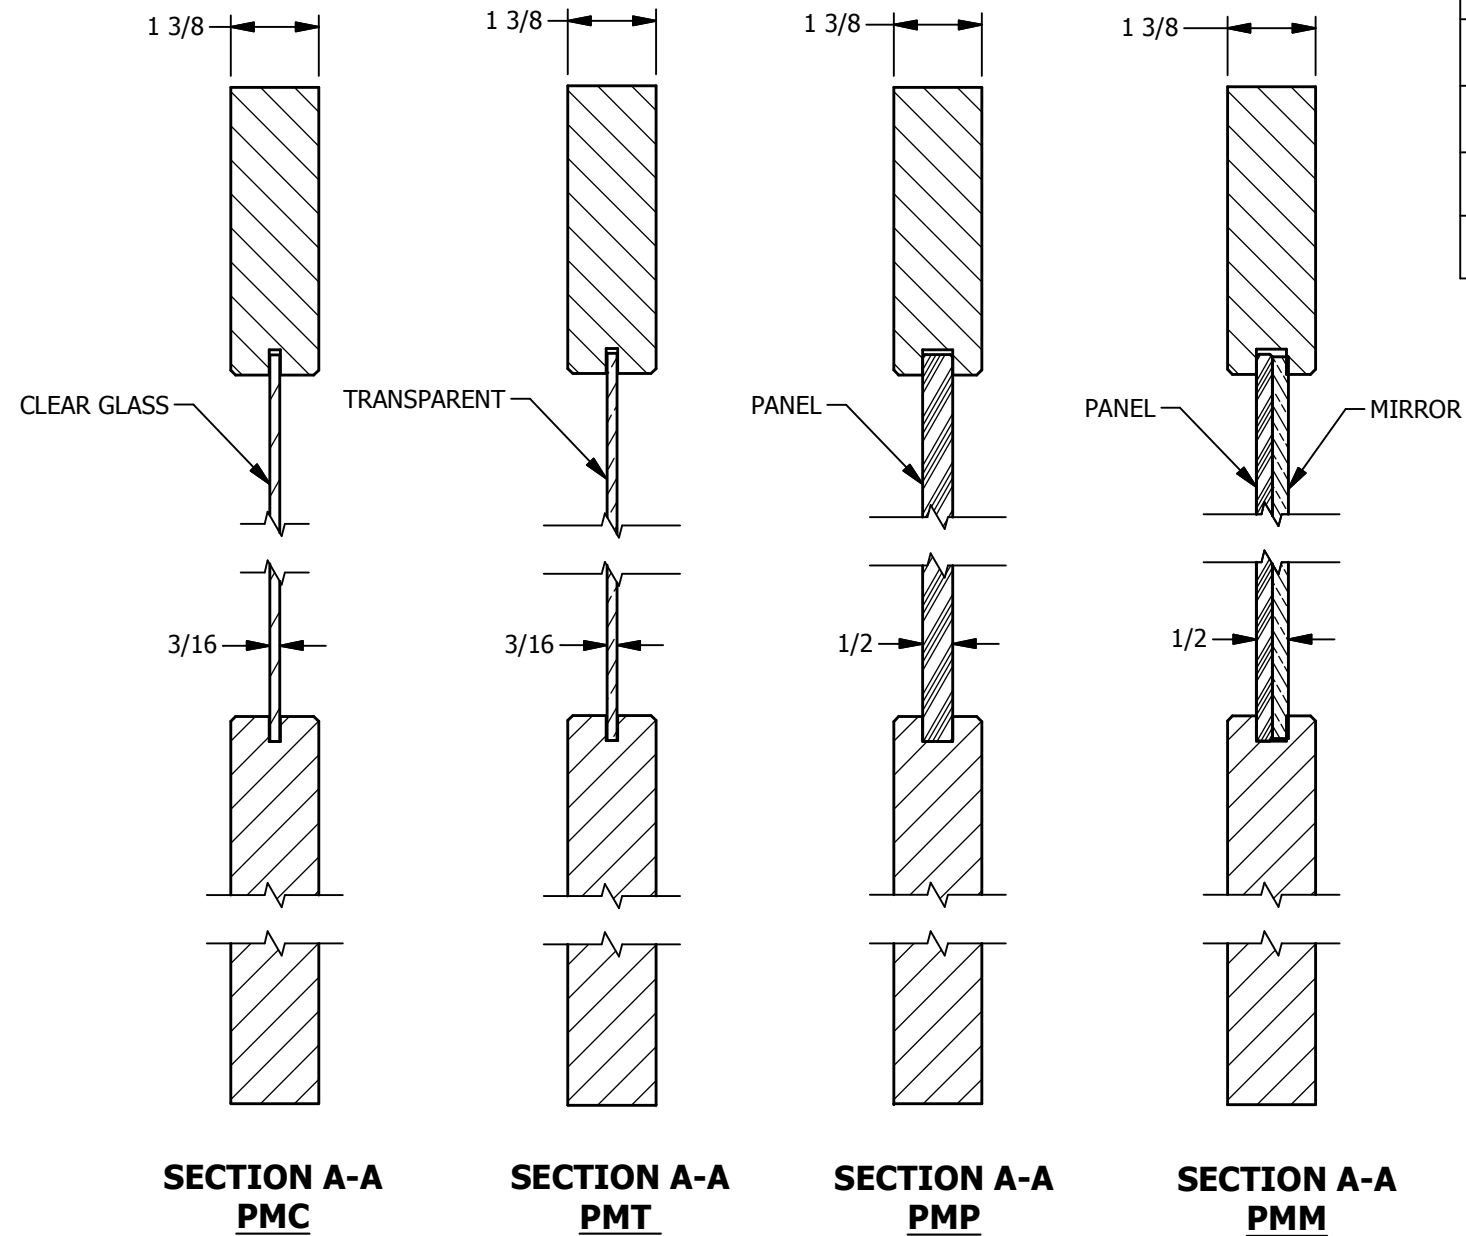

DIMENSION TABLE			
DOOR SIZE	"A"	"B"	"C"
3'-0" X 6'-8"	36"	27"	4 1/2"
2'-8" X 6'-8"	32"	23"	4 1/2"
2'-6" X 6'-8"	30"	21"	4 1/2"
2'-4" X 6'-8"	28"	19"	4 1/2"
2'-0" X 6'-8"	24"	15"	4 1/2"
1'-6" X 6'-8"	18"	9"	4 1/2"

NOTES:
FOR STANDARD MIRRORED MODA DOORS DIVIDING RAILS ONLY APPLIED TO PANEL SIDE OF DOOR.

CREATION DATE: 12/8/2016		3737 Lakeport Blvd. Klamath Falls, OR 97601 Phone: (888) 535-3936 www.jeld-wen.com
REV. DATE:		
TITLE: MODA™ DOOR COLLECTION		
DESCRIPTION: 1044 6'-8" 3'-0", 2'-8", 2'-6", 2'-4", 2'-0", 1'-6"