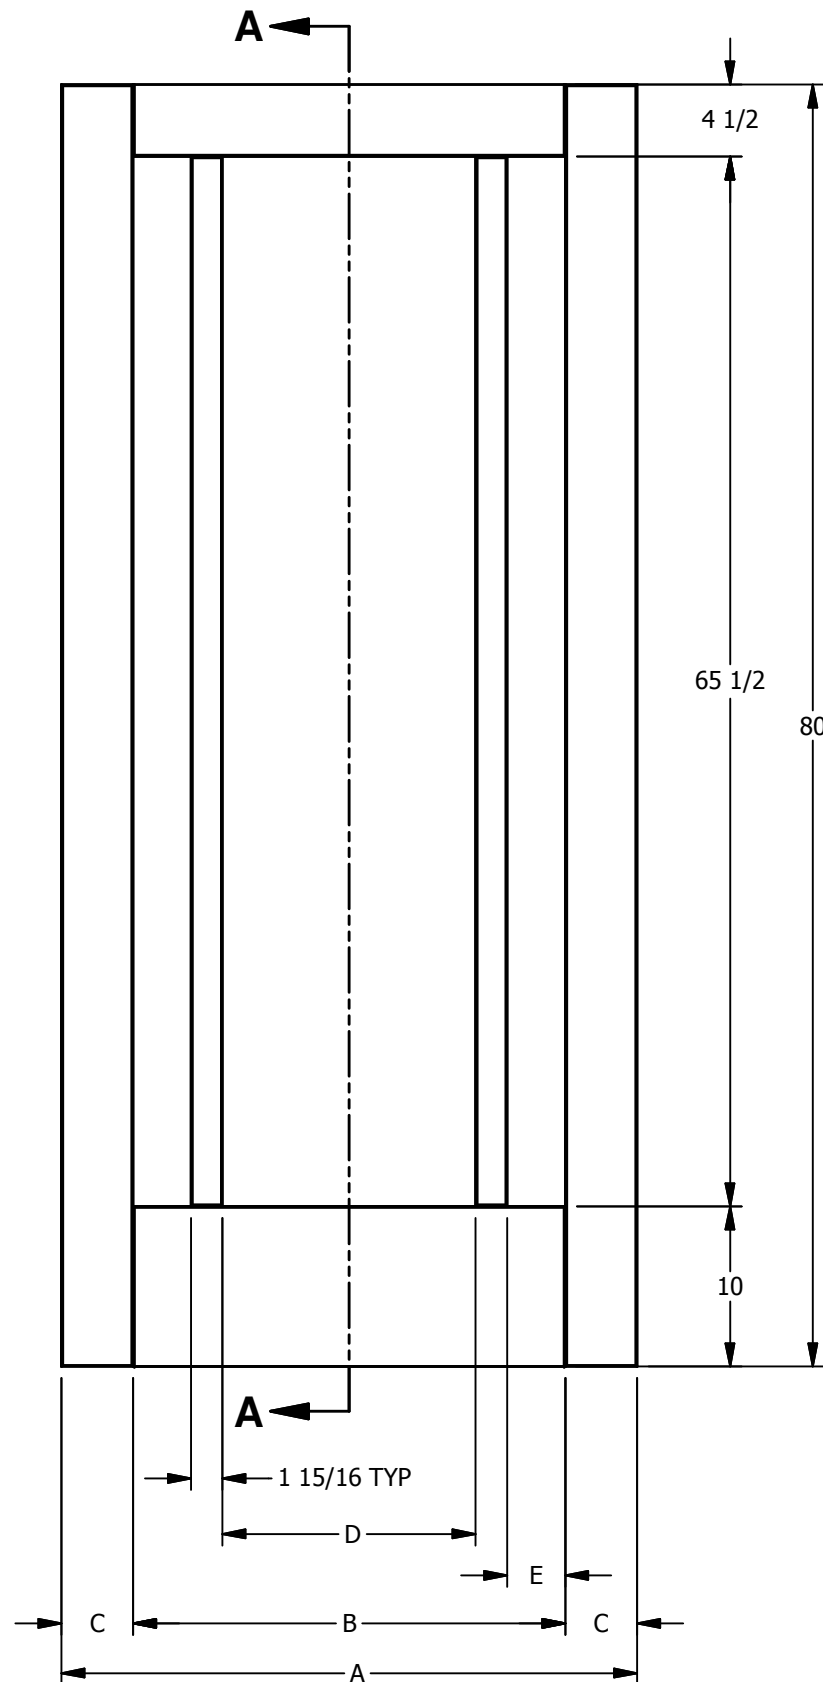

DIMENSION TABLE

DOOR SIZE	"A"	"B"	"C"	"D"	"E"
3'-0" X 6'-8"	36"	27"	4 1/2"	12 1/2"	3 5/8"
2'-8" X 6'-8"	32"	23"	4 1/2"	8 1/2"	3 5/8"
2'-6" X 6'-8"	30"	21"	4 1/2"	6 1/2"	3 5/8"
2'-4" X 6'-8"	28"	19"	4 1/2"	4 1/2"	3 5/8"
2'-0" X 6'-8"	24"	15"	4 1/2"	3 3/4"	2"

© 2017 JELD-WEN, inc. ALL RIGHTS RESERVED.
 NO DUPLICATION OR DISTRIBUTION PERMITTED.
 JELD-WEN, inc. CONFIDENTIAL AND PROPRIETARY.

DIMENSION TABLE

DOOR SIZE	"A"	"B"	"C"	"D"	"E"
3'-0" X 8'-0"	36"	27"	4 1/2"	12 1/2"	3 5/8"
2'-8" X 8'-0"	32"	23"	4 1/2"	8 1/2"	3 5/8"
2'-6" X 8'-0"	30"	21"	4 1/2"	6 1/2"	3 5/8"
2'-4" X 8'-0"	28"	19"	4 1/2"	4 1/2"	3 5/8"
2'-0" X 8'-0"	24"	15"	4 1/2"	3 3/4"	2"

DIMENSION TABLE

DOOR SIZE	"A"	"B"	"C"	"D"	"E"
3'-0" X 6'-8"	36"	27"	4 1/2"	15 7/8"	3 5/8"
2'-8" X 6'-8"	32"	23"	4 1/2"	11 7/8"	3 5/8"
2'-6" X 6'-8"	30"	21"	4 1/2"	9 7/8"	3 5/8"
2'-4" X 6'-8"	28"	19"	4 1/2"	7 7/8"	3 5/8"
2'-0" X 6'-8"	24"	15"	4 1/2"	3 7/8"	3 5/8"