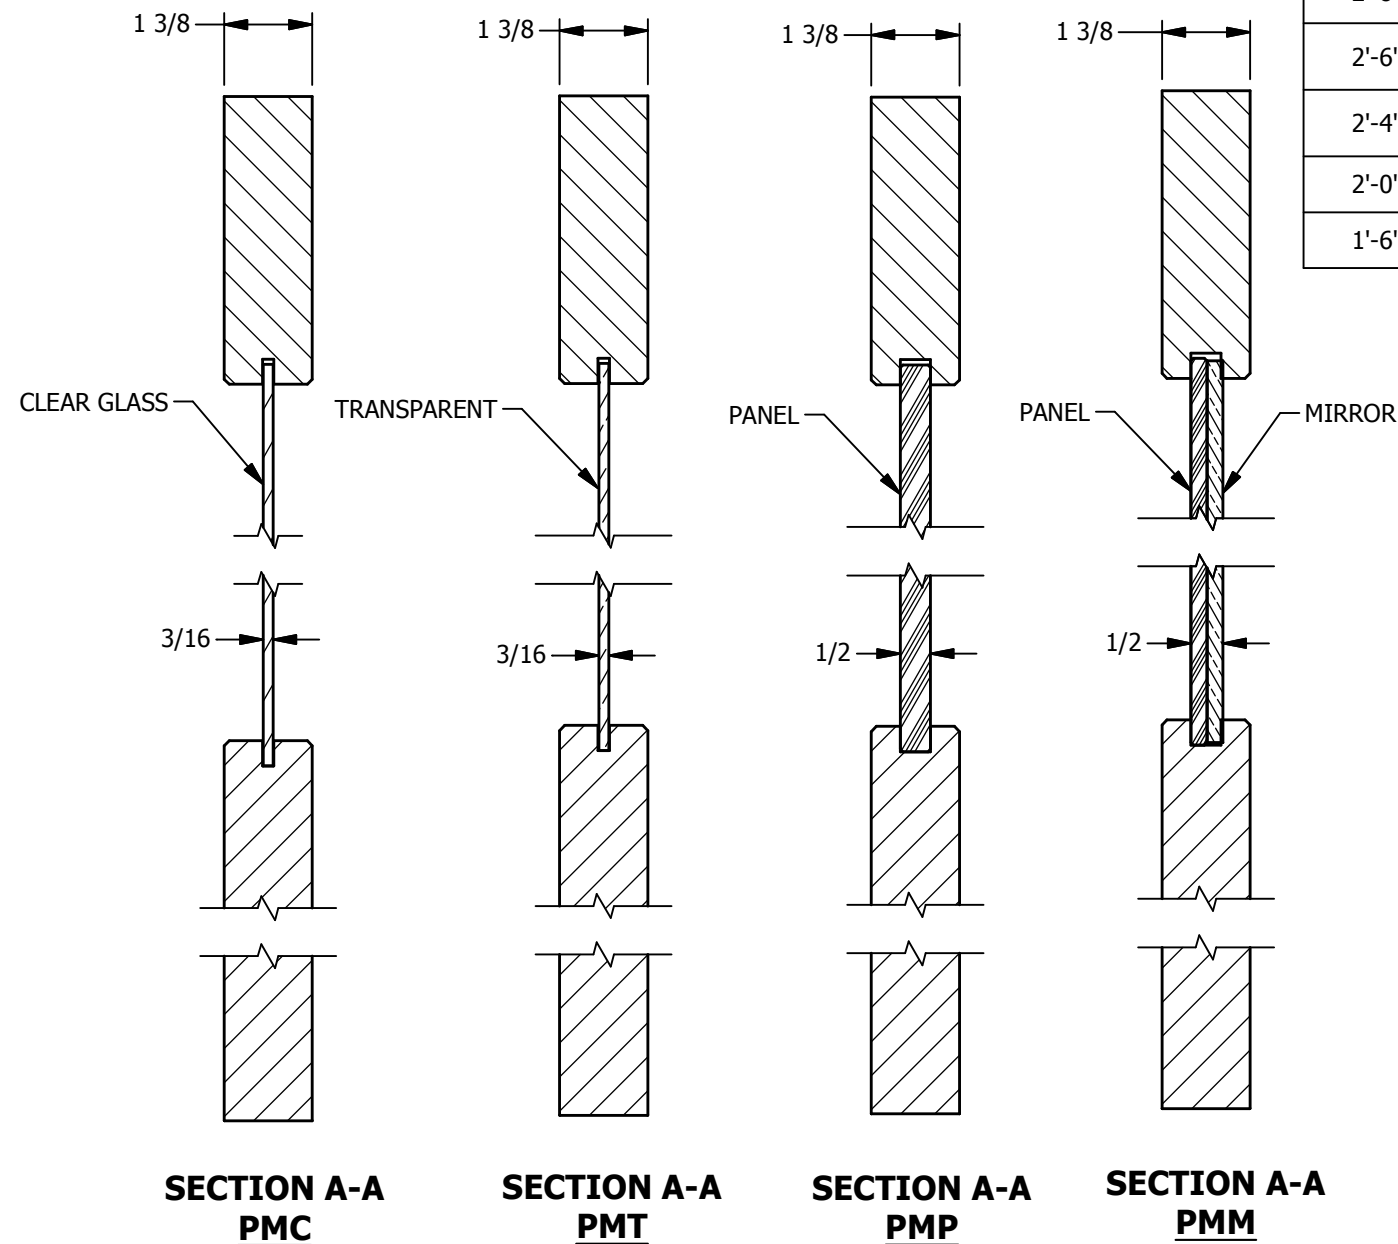

DIMENSION TABLE

DOOR SIZE	"A"	"B"	"C"	"D"	"E"
3'-0" X 6'-8"	36"	27"	4 1/2"	3 5/8"	11 11/16"
2'-8" X 6'-8"	32"	23"	4 1/2"	3 5/8"	9 11/16"
2'-6" X 6'-8"	30"	21"	4 1/2"	3 5/8"	8 11/16"
2'-4" X 6'-8"	28"	19"	4 1/2"	3 5/8"	7 11/16"
2'-0" X 6'-8"	24"	15"	4 1/2"	3 5/8"	5 11/16"
1'-6" X 6'-8"	18"	9"	4 1/2"	3 5/8"	2 11/16"

NOTES:
FOR STANDARD MIRRORED MODA DOORS DIVIDING RAILS ONLY APPLIED TO PANEL SIDE OF DOOR.

CREATION DATE: 12/8/2016		3737 Lakeport Blvd. Klamath Falls, OR 97601 Phone: (888) 535-3936 www.jeld-wen.com
REV. DATE:		
TITLE: MODA™ DOOR COLLECTION		
DESCRIPTION: 1032 6'-8" 3'-0", 2'-8", 2'-6", 2'-4", 2'-0", 1'-6"