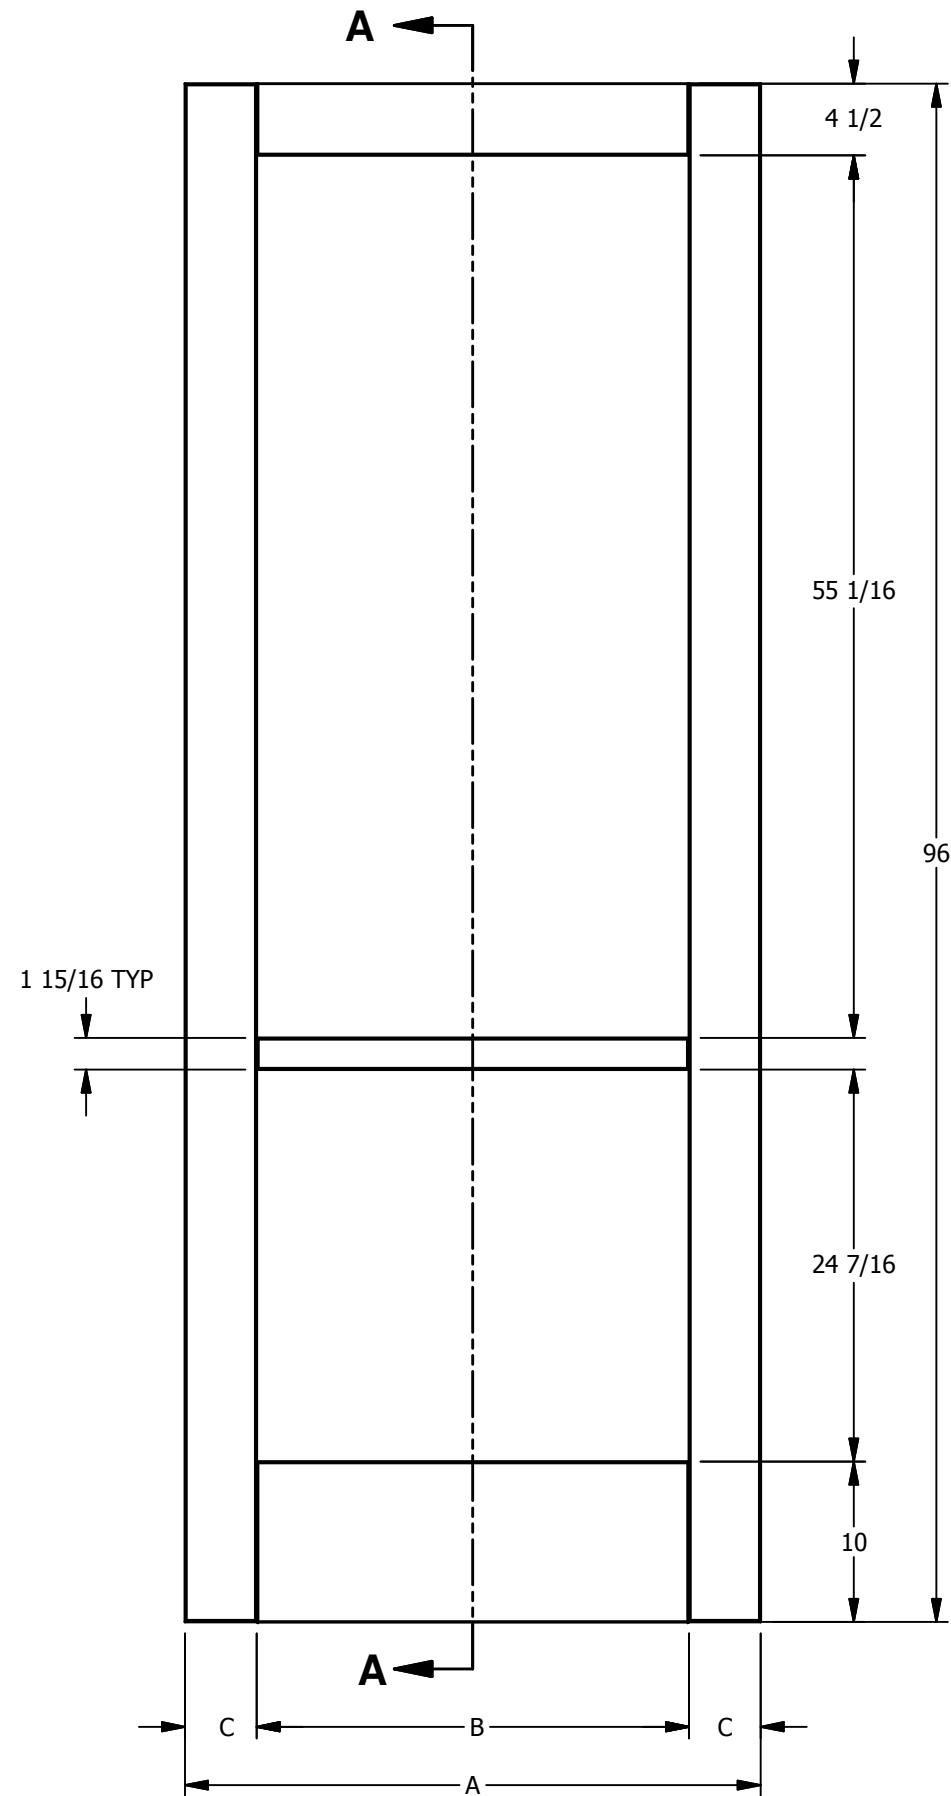

© 2017 JELD-WEN, inc. ALL RIGHTS RESERVED.
NO DUPLICATION OR DISTRIBUTION PERMITTED.
JELD-WEN, inc. CONFIDENTIAL AND PROPRIETARY.

**SECTION A-A
PMC**