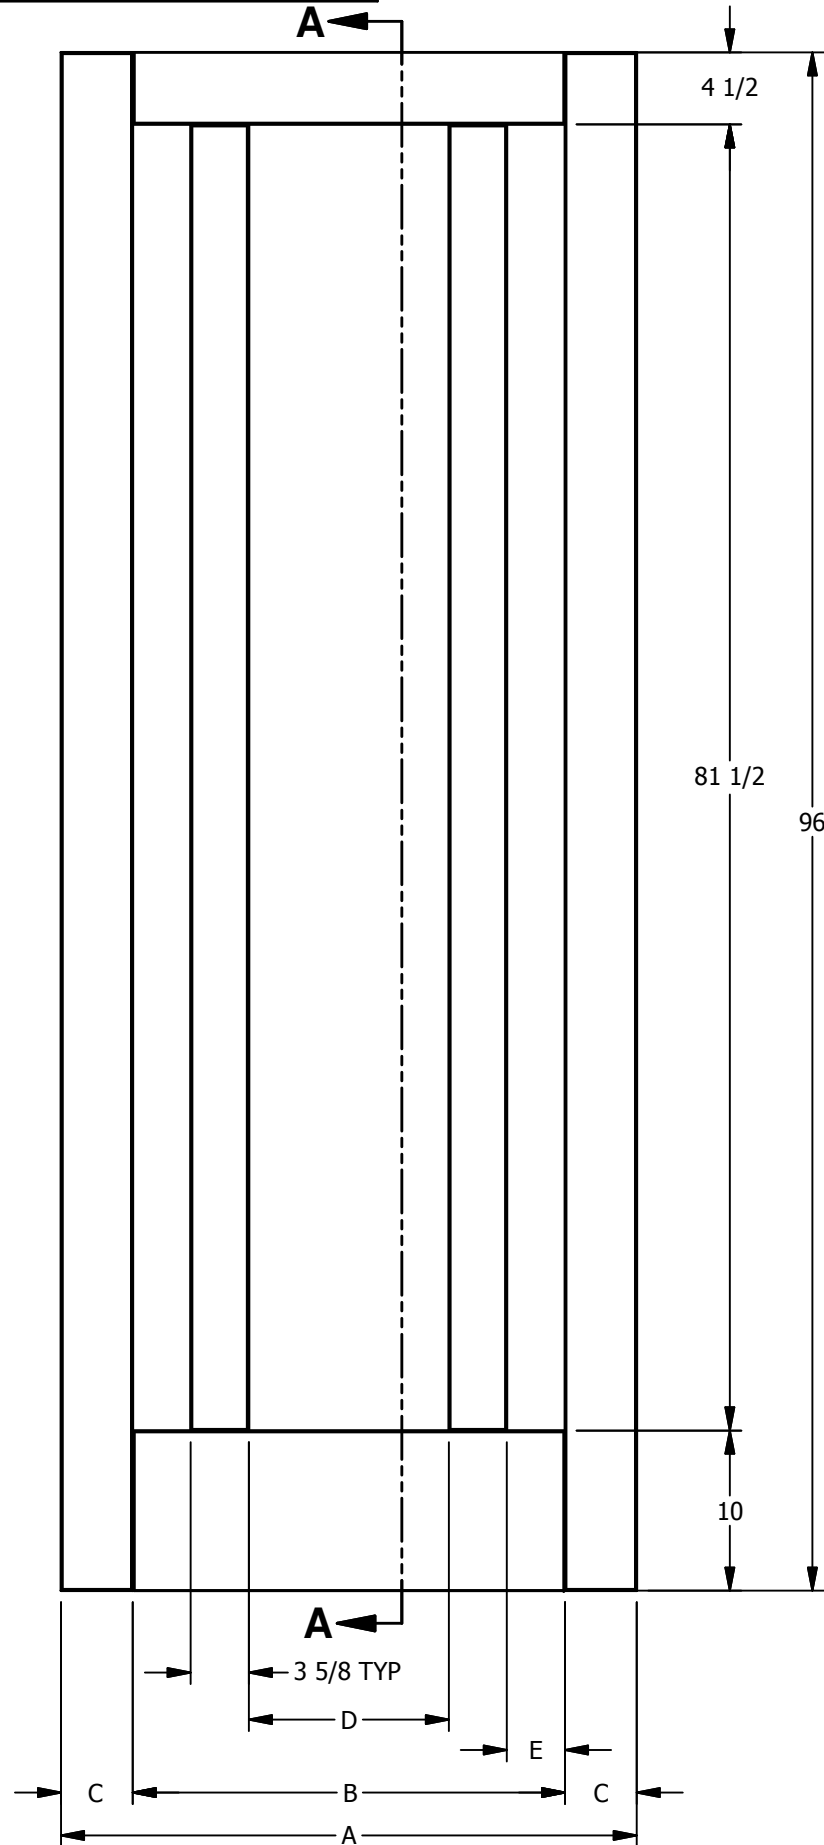

© 2017 JELD-WEN, inc. ALL RIGHTS RESERVED.
NO DUPLICATION OR DISTRIBUTION PERMITTED.
JELD-WEN, inc. CONFIDENTIAL AND PROPRIETARY.

DIMENSION TABLE

DOOR SIZE	"A"	"B"	"C"	"D"	"E"
3'-0" X 8'-0"	36"	27"	4 1/2"	12 1/2"	3 5/8"
2'-8" X 8'-0"	32"	23"	4 1/2"	8 1/2"	3 5/8"
2'-6" X 8'-0"	30"	21"	4 1/2"	6 1/2"	3 5/8"
2'-4" X 8'-0"	28"	19"	4 1/2"	4 1/2"	3 5/8"
2'-0" X 8'-0"	24"	15"	4 1/2"	3 3/4"	2"

NOTES:
FOR STANDARD MIRRORED MODA DOORS DIVIDING RAILS ONLY APPLIED TO PANEL SIDE OF DOOR.

CREATION DATE: 12/8/2016		3737 Lakeport Blvd. Klamath Falls, OR 97601 Phone: (888) 535-3936 www.jeld-wen.com
REV. DATE:		
TITLE: MODA™ DOOR COLLECTION		
DESCRIPTION: 1036 8'-0" 3'-0", 2'-8", 2'-6", 2'-4", 2'-0"