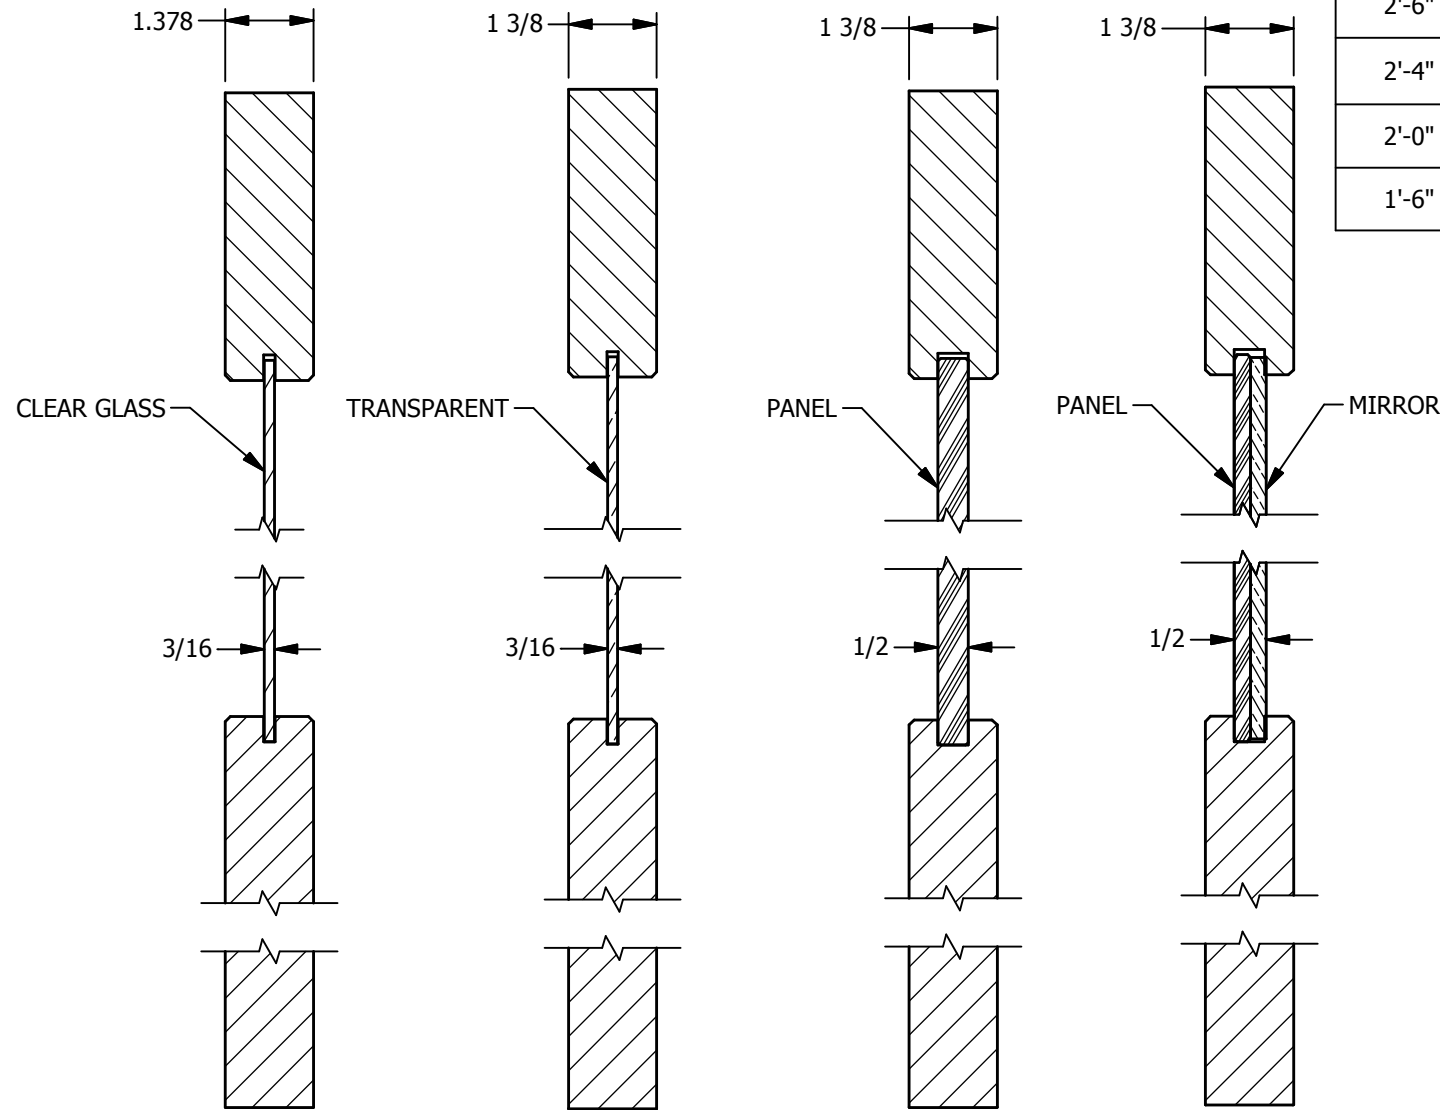

© 2017 JELD-WEN, inc. ALL RIGHTS RESERVED.
NO DUPLICATION OR DISTRIBUTION PERMITTED.
JELD-WEN, inc. CONFIDENTIAL AND PROPRIETARY.

DIMENSION TABLE

DOOR SIZE	"A"	"B"	"C"	"D"	"E"
3'-0" X 8'-0"	36"	27"	4 1/2"	3 5/8"	11 11/16"
2'-8" X 8'-0"	32"	23"	4 1/2"	3 5/8"	9 11/16"
2'-6" X 8'-0"	30"	21"	4 1/2"	3 5/8"	8 11/16"
2'-4" X 8'-0"	28"	19"	4 1/2"	3 5/8"	7 11/16"
2'-0" X 8'-0"	24"	15"	4 1/2"	3 5/8"	5 11/16"
1'-6" X 8'-0"	18"	9"	4 1/2"	3 5/8"	2 11/16"

**SECTION A-A
PMC**

**SECTION A-A
PMT**

**SECTION A-A
PMP**

**SECTION A-A
PMM**

NOTES:
FOR STANDARD MIRRORED MODA DOORS DIVIDING RAILS ONLY APPLIED TO PANEL SIDE OF DOOR.

CREATION DATE: 12/8/2016		3737 Lakeport Blvd. Klamath Falls, OR 97601 Phone: (888) 535-3936 www.jeld-wen.com
REV. DATE:		
TITLE: MODA™ DOOR COLLECTION		
DESCRIPTION: 1024 8'-0" 3'-0", 2'-8", 2'-6", 2'-4", 2'-0", 1'-6"