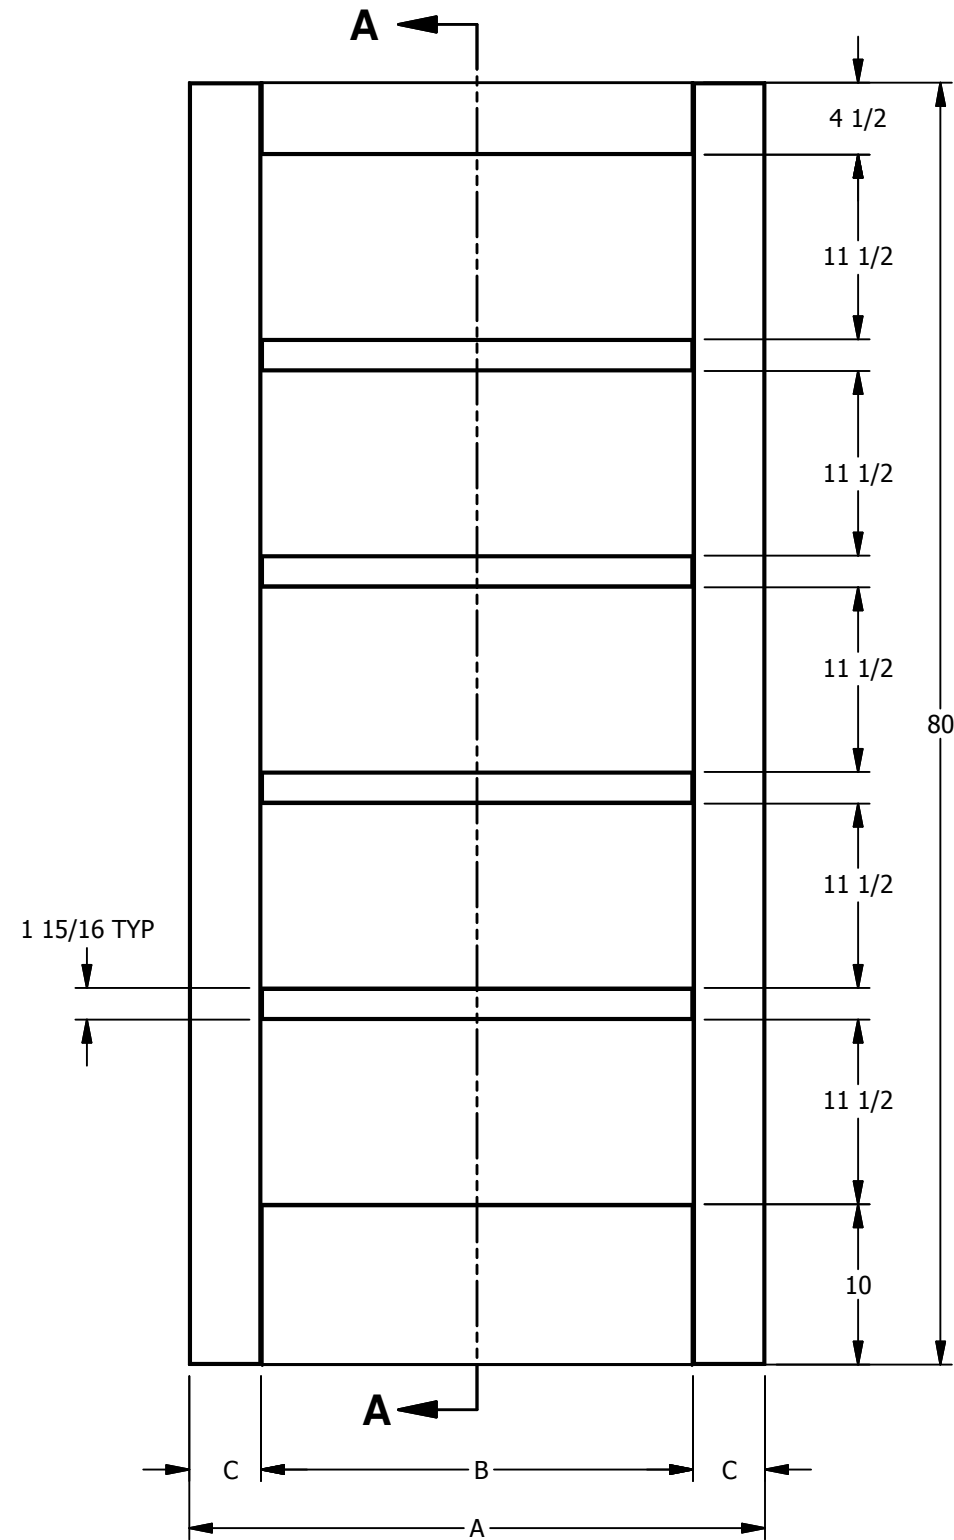

DIMENSION TABLE			
DOOR SIZE	"A"	"B"	"C"
3'-0" X 6'-8"	36"	27"	4 1/2"
2'-8" X 6'-8"	32"	23"	4 1/2"
2'-6" X 6'-8"	30"	21"	4 1/2"
2'-4" X 6'-8"	28"	19"	4 1/2"
2'-0" X 6'-8"	24"	15"	4 1/2"
1'-6" X 6'-8"	18"	9"	4 1/2"

NOTES:
FOR STANDARD MIRRORED MODA DOORS DIVIDING RAILS ONLY APPLIED TO PANEL SIDE OF DOOR.

CREATION DATE: 12/8/2016		3737 Lakeport Blvd. Klamath Falls, OR 97601 Phone: (888) 535-3936 www.jeld-wen.com
REV. DATE:		
TITLE: MODA™ DOOR COLLECTION		
DESCRIPTION: 1055N 6'-8" 3'-0", 2'-8", 2'-6", 2'-4", 2'-0", 1'-6"