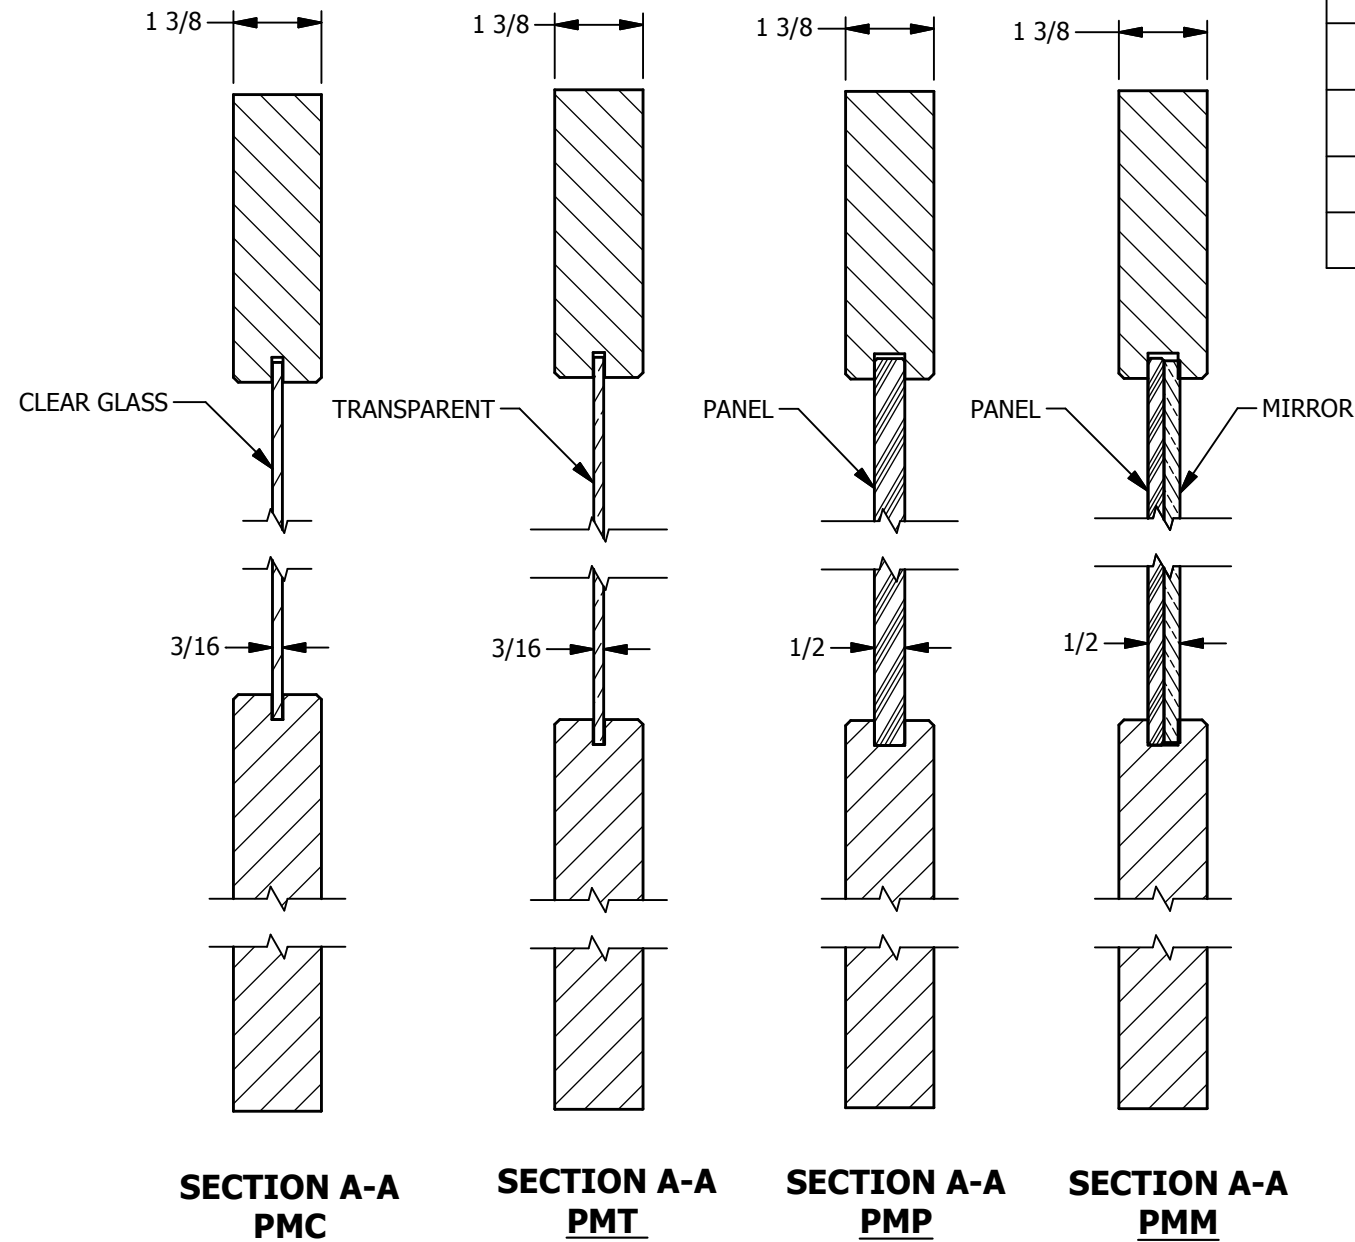

© 2017 JELD-WEN, inc. ALL RIGHTS RESERVED.
NO DUPLICATION OR DISTRIBUTION PERMITTED.
JELD-WEN, inc. CONFIDENTIAL AND PROPRIETARY.

DIMENSION TABLE

DOOR SIZE	"A"	"B"	"C"	"D"	"E"
3'-0" X 8'-0"	36"	27"	4 1/2"	1 15/16"	12 17/32"
2'-8" X 8'-0"	32"	23"	4 1/2"	1 15/16"	10 17/32"
2'-6" X 8'-0"	30"	21"	4 1/2"	1 15/16"	9 17/32"
2'-4" X 8'-0"	28"	19"	4 1/2"	1 15/16"	8 17/32"
2'-0" X 8'-0"	24"	15"	4 1/2"	1 15/16"	6 17/32"
1'-6" X 8'-0"	18"	9"	4 1/2"	1 15/16"	3 17/32"

NOTES:
FOR STANDARD MIRRORED MODA DOORS DIVIDING RAILS ONLY APPLIED TO PANEL SIDE OF DOOR.

CREATION DATE: 12/8/2016		3737 Lakeport Blvd. Klamath Falls, OR 97601 Phone: (888) 535-3936 www.jeld-wen.com
REV. DATE:		
TITLE: MODA™ DOOR COLLECTION		
DESCRIPTION: 1024N 8'-0" 3'-0", 2'-8", 2'-6", 2'-4", 2'-0", 1'-6"