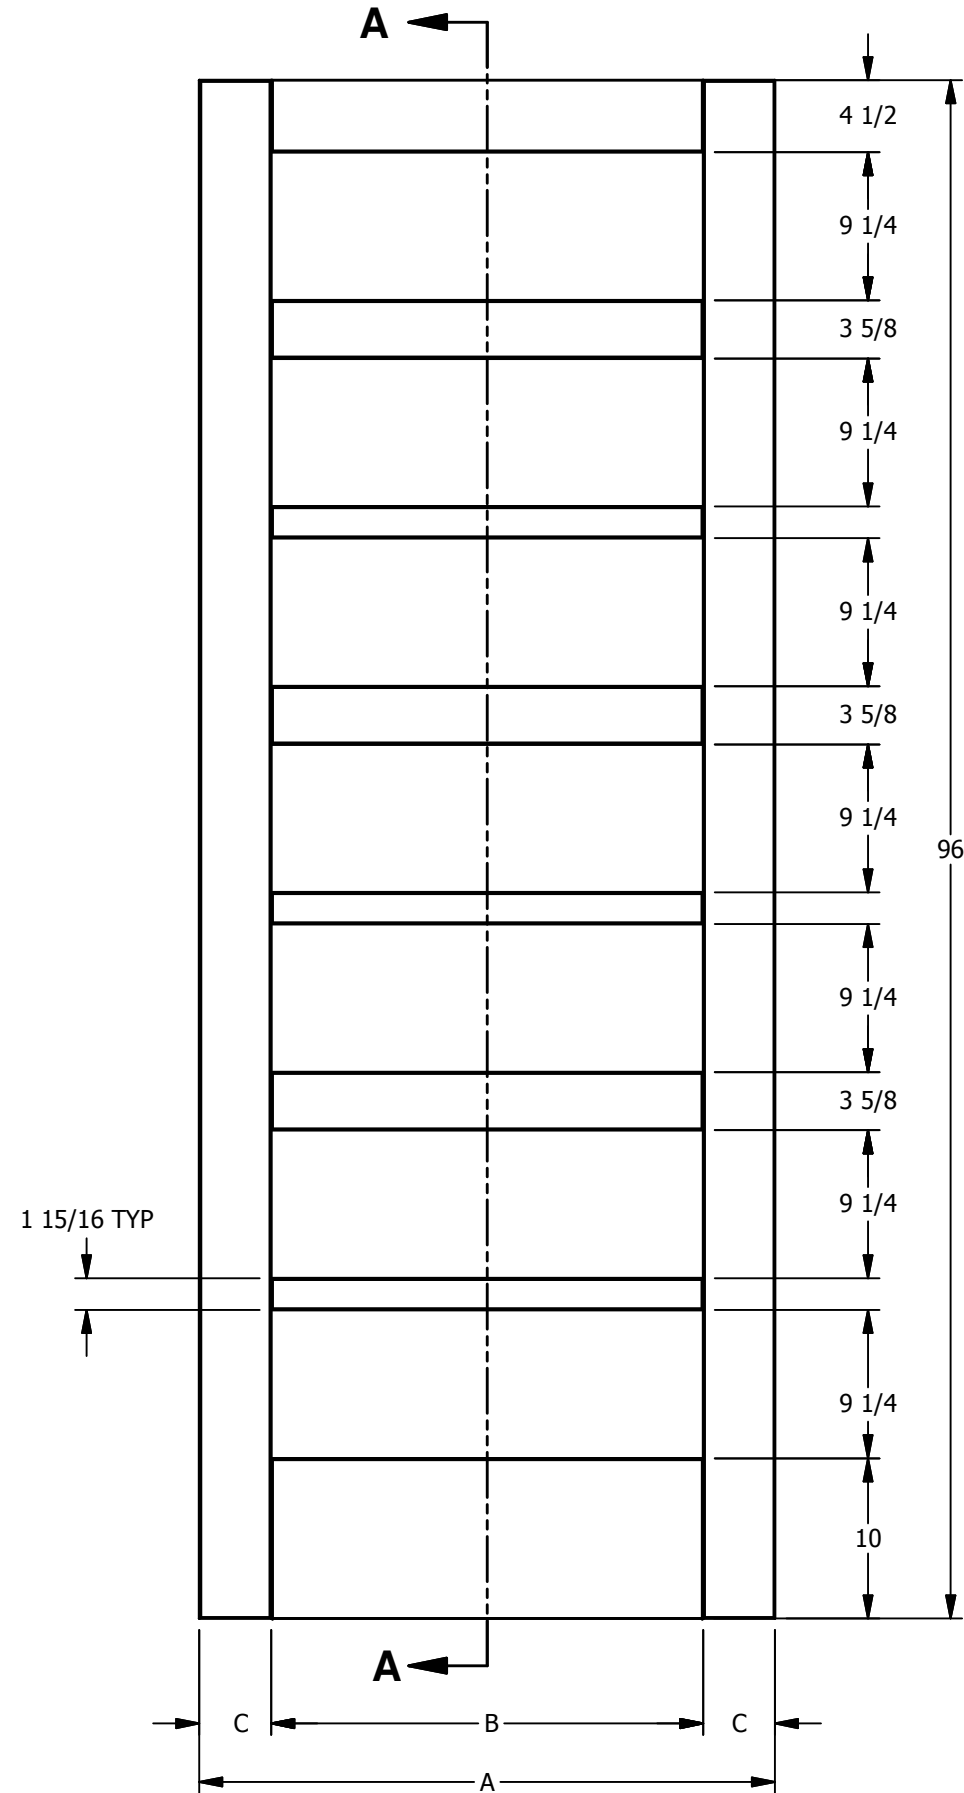

DIMENSION TABLE			
DOOR SIZE	"A"	"B"	"C"
3'-0" X 8'-0"	36"	27"	4 1/2"
2'-8" X 8'-0"	32"	23"	4 1/2"
2'-6" X 8'-0"	30"	21"	4 1/2"
2'-4" X 8'-0"	28"	19"	4 1/2"
2'-0" X 8'-0"	24"	15"	4 1/2"
1'-6" X 8'-0"	18"	9"	4 1/2"

NOTES:
FOR STANDARD MIRRORED MODA DOORS DIVIDING RAILS ONLY APPLIED TO PANEL SIDE OF DOOR.

CREATION DATE: 12/8/2016		3737 Lakeport Blvd. Klamath Falls, OR 97601 Phone: (888) 535-3936 www.jeld-wen.com
REV. DATE:		
TITLE: MODA™ DOOR COLLECTION		
DESCRIPTION: 1072 8'-0" 3'-0", 2'-8", 2'-6", 2'-4", 2'-0", 1'-6"