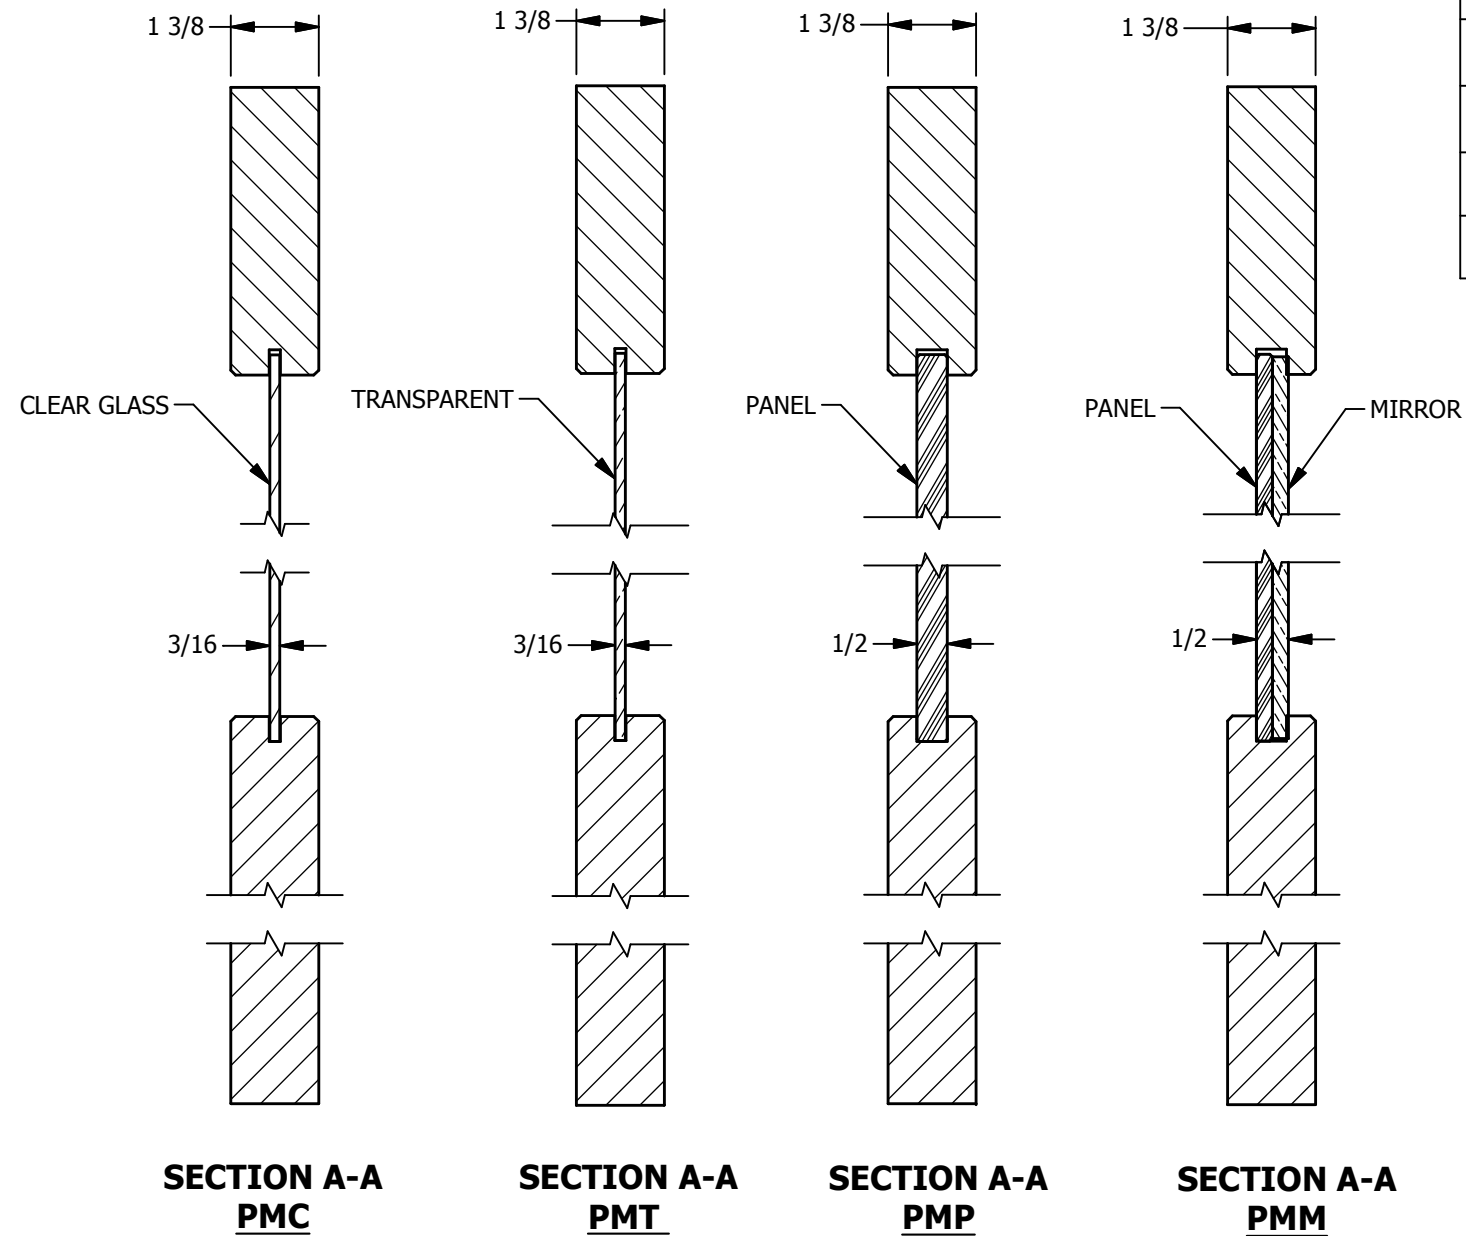

DIMENSION TABLE			
DOOR SIZE	"A"	"B"	"C"
3'-0" X 6'-8"	36"	27"	4 1/2"
2'-8" X 6'-8"	32"	23"	4 1/2"
2'-6" X 6'-8"	30"	21"	4 1/2"
2'-4" X 6'-8"	28"	19"	4 1/2"
2'-0" X 6'-8"	24"	15"	4 1/2"
1'-6" X 6'-8"	18"	9"	4 1/2"

NOTES:
FOR STANDARD MIRRORED MODA DOORS DIVIDING RAILS ONLY APPLIED TO PANEL SIDE OF DOOR.

CREATION DATE: 12/8/2016		3737 Lakeport Blvd. Klamath Falls, OR 97601 Phone: (888) 535-3936 www.jeld-wen.com
REV. DATE:		
TITLE: MODA™ DOOR COLLECTION		
DESCRIPTION: 1031N 6'-8" 3'-0", 2'-8", 2'-6", 2'-4", 2'-0", 1'-6"