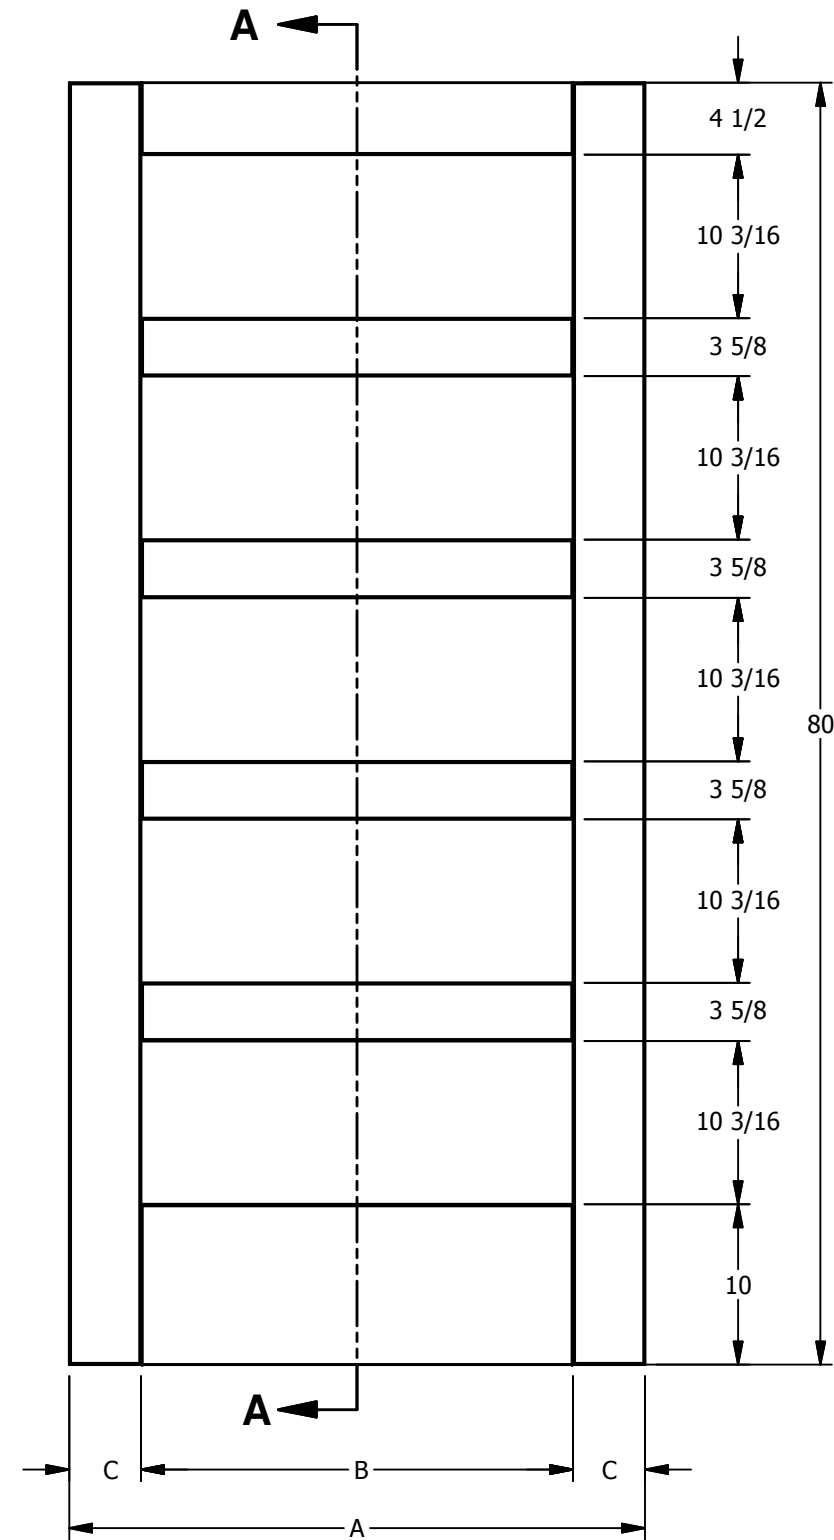

DIMENSION TABLE			
DOOR SIZE	"A"	"B"	"C"
3'-0" X 6'-8"	36"	27"	4 1/2"
2'-8" X 6'-8"	32"	23"	4 1/2"
2'-6" X 6'-8"	30"	21"	4 1/2"
2'-4" X 6'-8"	28"	19"	4 1/2"
2'-0" X 6'-8"	24"	15"	4 1/2"
1'-6" X 6'-8"	18"	9"	4 1/2"

NOTES:
FOR STANDARD MIRRORED MODA DOORS DIVIDING RAILS ONLY APPLIED TO PANEL SIDE OF DOOR.

CREATION DATE: 12/8/2016		3737 Lakeport Blvd. Klamath Falls, OR 97601 Phone: (888) 535-3936 www.jeld-wen.com
REV. DATE:		
TITLE: MODA™ DOOR COLLECTION		
DESCRIPTION: 1055 6'-8" 3'-0", 2'-8", 2'-6", 2'-4", 2'-0", 1'-6"