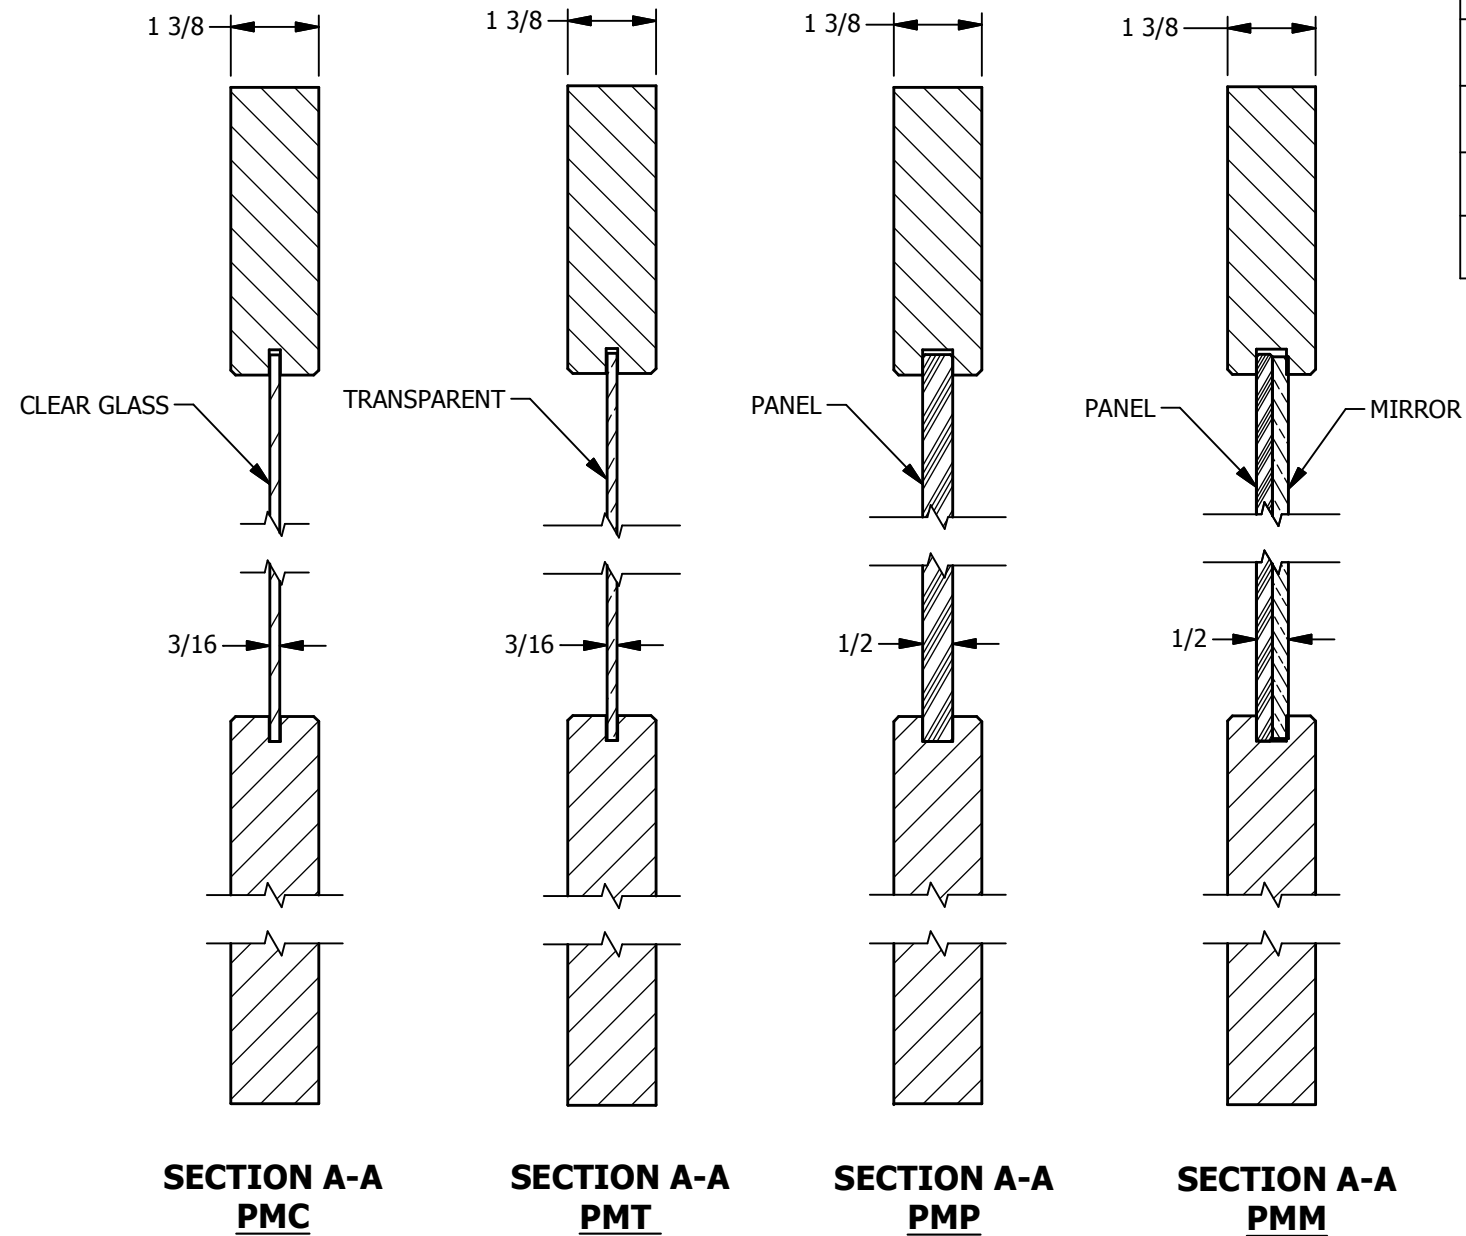

DIMENSION TABLE			
DOOR SIZE	"A"	"B"	"C"
3'-0" X 6'-8"	36"	27"	4 1/2"
2'-8" X 6'-8"	32"	23"	4 1/2"
2'-6" X 6'-8"	30"	21"	4 1/2"
2'-4" X 6'-8"	28"	19"	4 1/2"
2'-0" X 6'-8"	24"	15"	4 1/2"
1'-6" X 6'-8"	18"	9"	4 1/2"

NOTES:
FOR STANDARD MIRRORED MODA DOORS DIVIDING RAILS ONLY APPLIED TO PANEL SIDE OF DOOR.

CREATION DATE: 12/8/2016		3737 Lakeport Blvd. Klamath Falls, OR 97601 Phone: (888) 535-3936 www.jeld-wen.com
REV. DATE:		
TITLE: MODA™ DOOR COLLECTION		
DESCRIPTION: 1035 6'-8" 3'-0", 2'-8", 2'-6", 2'-4", 2'-0", 1'-6"