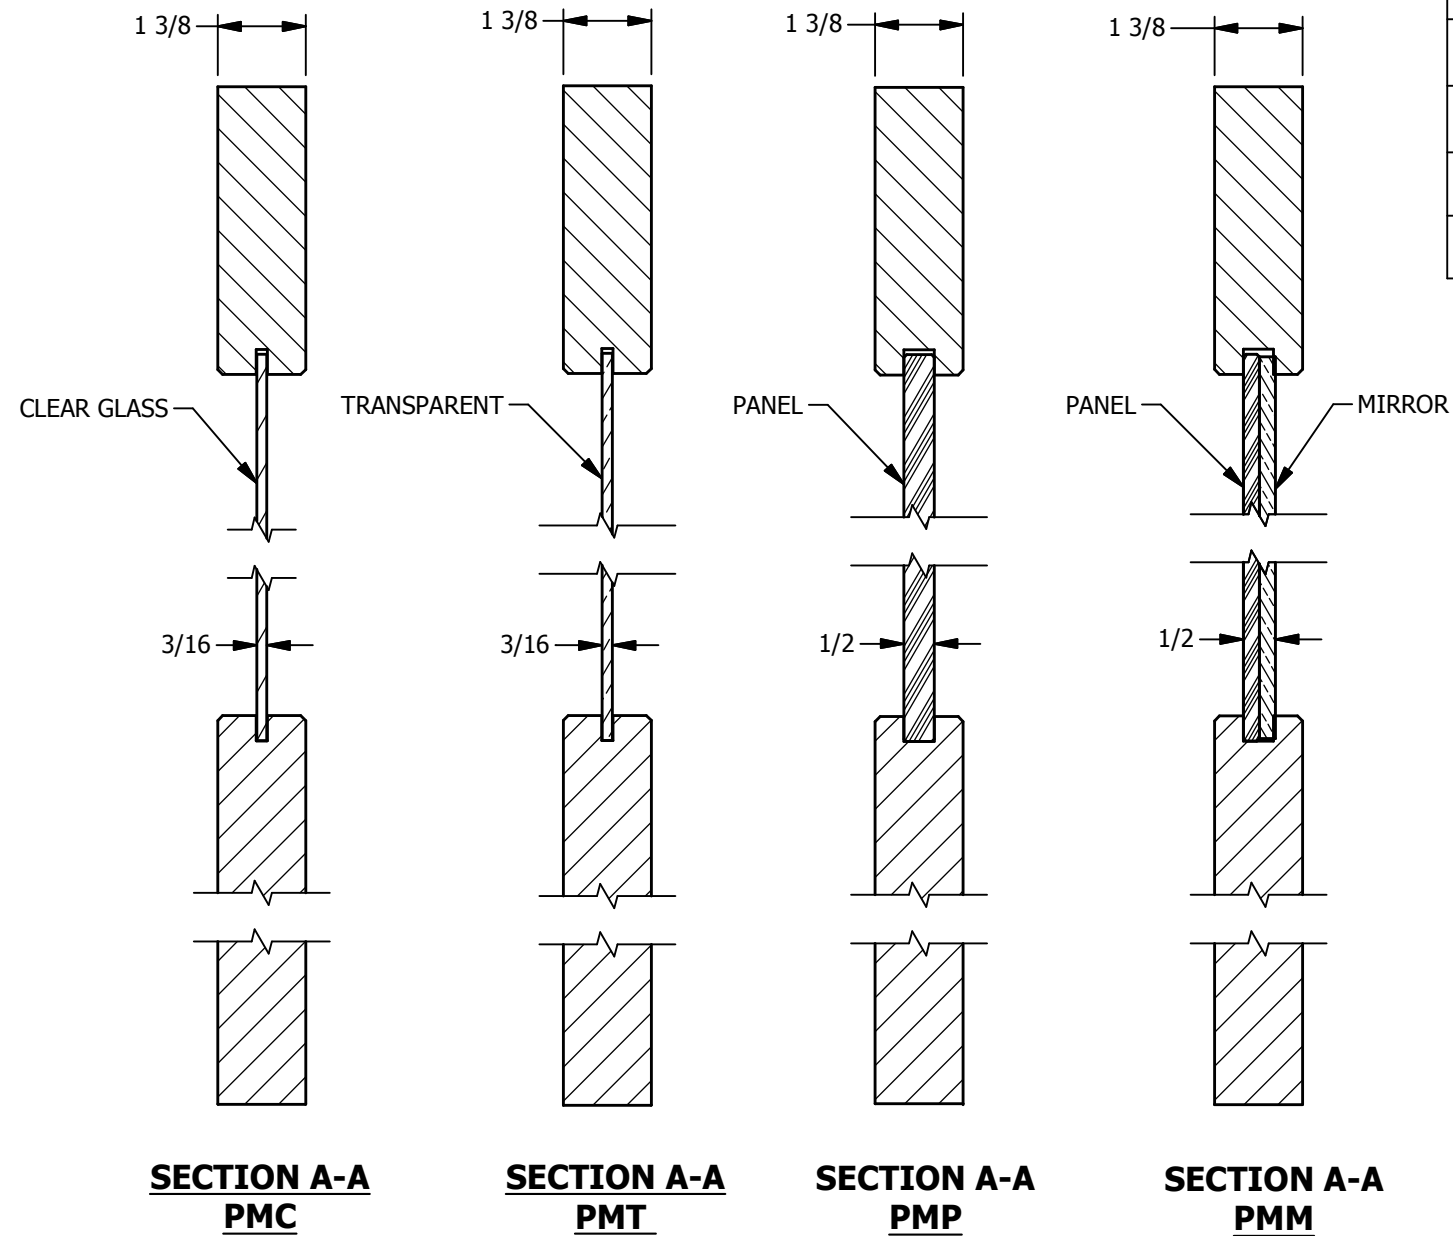

DIMENSION TABLE			
DOOR SIZE	"A"	"B"	"C"
3'-0" X 8'-0"	36"	27"	4 1/2"
2'-8" X 8'-0"	32"	23"	4 1/2"
2'-6" X 8'-0"	30"	21"	4 1/2"
2'-4" X 8'-0"	28"	19"	4 1/2"
2'-0" X 8'-0"	24"	15"	4 1/2"
1'-6" X 8'-0"	18"	9"	4 1/2"

NOTES:
FOR STANDARD MIRRORED MODA DOORS DIVIDING RAILS ONLY APPLIED TO PANEL SIDE OF DOOR.

CREATION DATE: 12/8/2016		3737 Lakeport Blvd. Klamath Falls, OR 97601 Phone: (888) 535-3936 www.jeld-wen.com
REV. DATE:		
TITLE: MODA™ DOOR COLLECTION		
DESCRIPTION: 1023 8'-0" 3'-0", 2'-8", 2'-6", 2'-4", 2'-0", 1'-6"