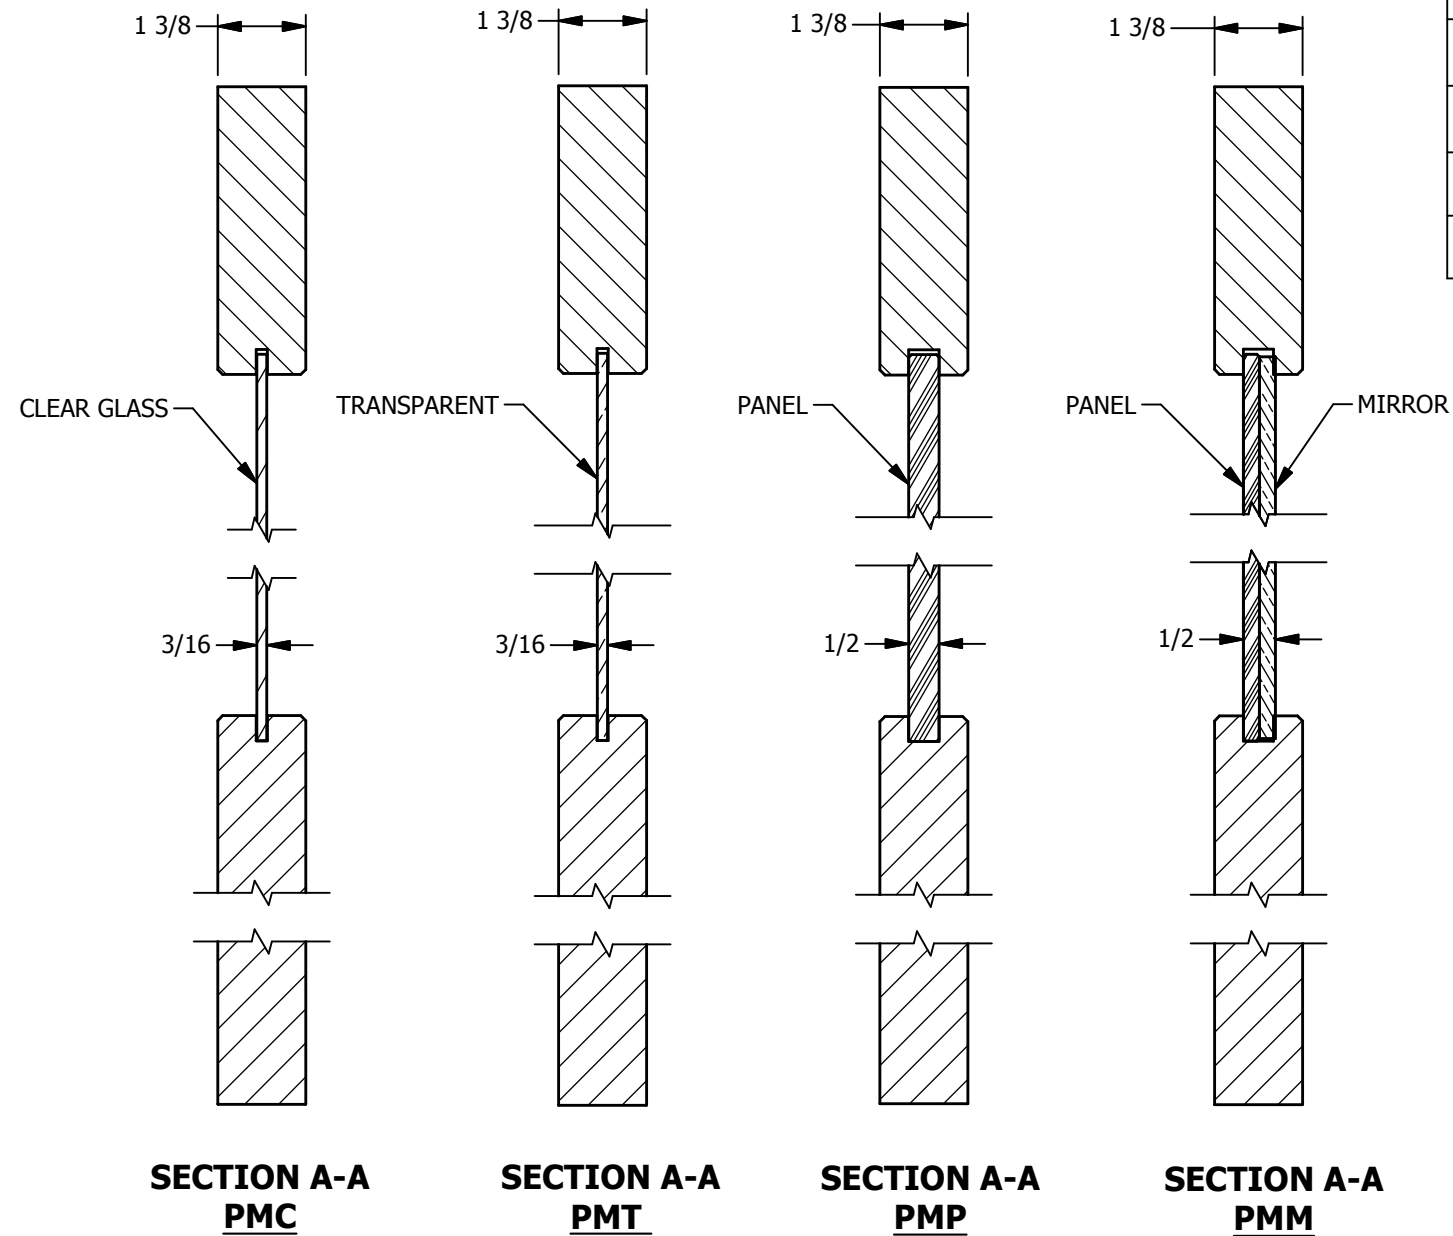

DIMENSION TABLE			
DOOR SIZE	"A"	"B"	"C"
3'-0" X 8'-0"	36"	27"	4 1/2"
2'-8" X 8'-0"	32"	23"	4 1/2"
2'-6" X 8'-0"	30"	21"	4 1/2"
2'-4" X 8'-0"	28"	19"	4 1/2"
2'-0" X 8'-0"	24"	15"	4 1/2"
1'-6" X 8'-0"	18"	9"	4 1/2"

NOTES:
FOR STANDARD MIRRORED MODA DOORS DIVIDING RAILS ONLY APPLIED TO PANEL SIDE OF DOOR.

CREATION DATE: 12/8/2016		3737 Lakeport Blvd. Klamath Falls, OR 97601 Phone: (888) 535-3936 www.jeld-wen.com
REV. DATE:		
TITLE: MODA™ DOOR COLLECTION		
DESCRIPTION: 1035 8'-0" 3'-0", 2'-8", 2'-6", 2'-4", 2'-0", 1'-6"