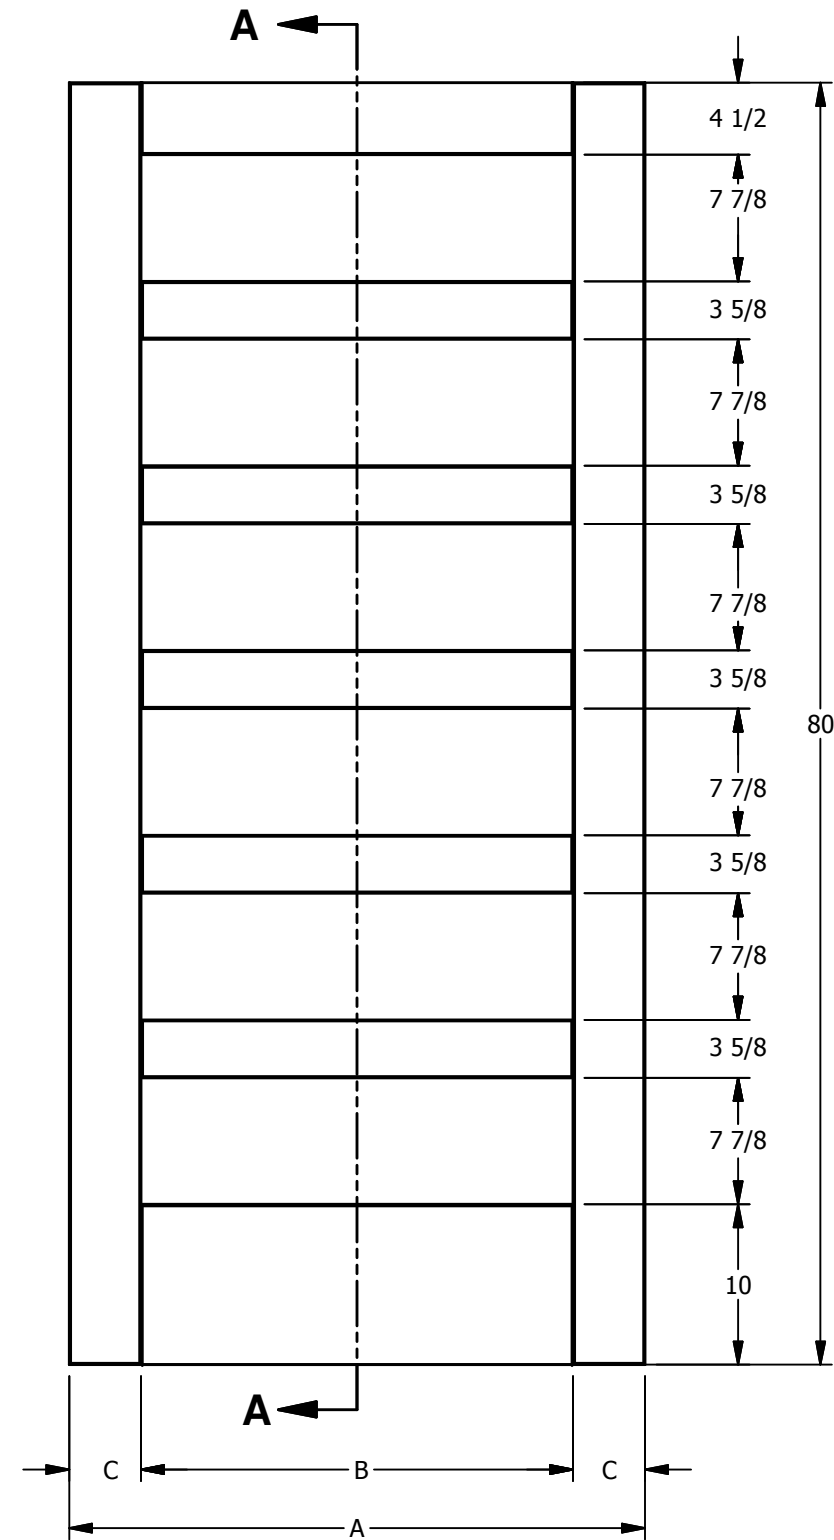

DIMENSION TABLE			
DOOR SIZE	"A"	"B"	"C"
3'-0" X 6'-8"	36"	27"	4 1/2"
2'-8" X 6'-8"	32"	23"	4 1/2"
2'-6" X 6'-8"	30"	21"	4 1/2"
2'-4" X 6'-8"	28"	19"	4 1/2"
2'-0" X 6'-8"	24"	15"	4 1/2"
1'-6" X 6'-8"	18"	9"	4 1/2"

NOTES:
FOR STANDARD MIRRORED MODA DOORS DIVIDING RAILS ONLY APPLIED TO PANEL SIDE OF DOOR.

CREATION DATE: 12/8/2016		3737 Lakeport Blvd. Klamath Falls, OR 97601 Phone: (888) 535-3936 www.jeld-wen.com
REV. DATE:		
TITLE: MODA™ DOOR COLLECTION		
DESCRIPTION: 1066 6'-8" 3'-0", 2'-8", 2'-6", 2'-4", 2'-0", 1'-6"