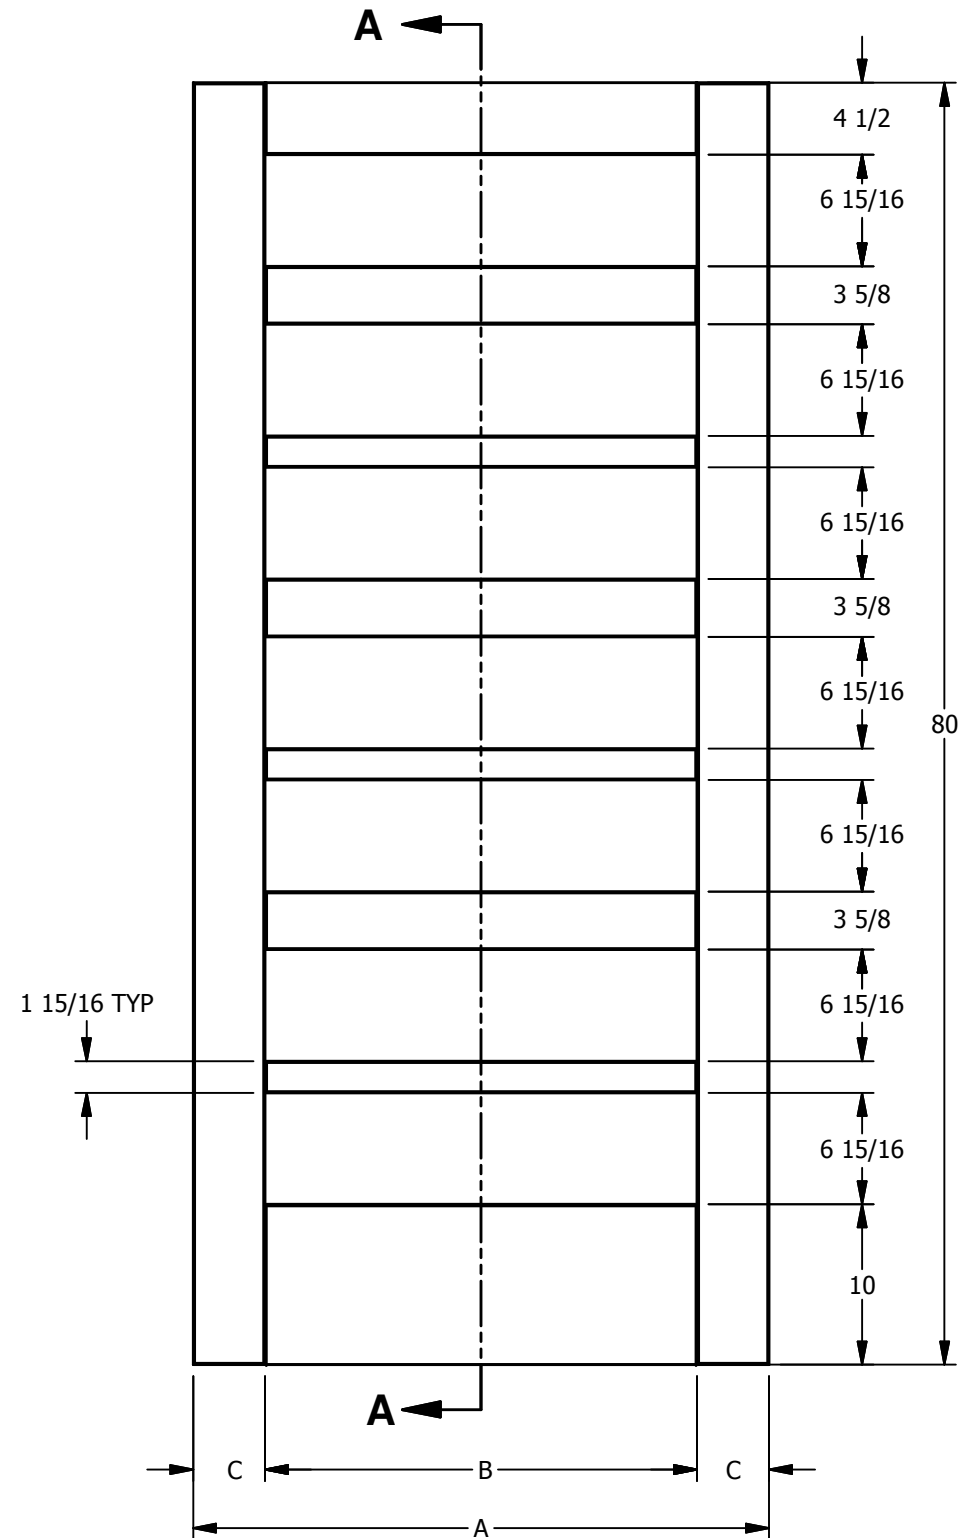

DIMENSION TABLE			
DOOR SIZE	"A"	"B"	"C"
3'-0" X 6'-8"	36"	27"	4 1/2"
2'-8" X 6'-8"	32"	23"	4 1/2"
2'-6" X 6'-8"	30"	21"	4 1/2"
2'-4" X 6'-8"	28"	19"	4 1/2"
2'-0" X 6'-8"	24"	15"	4 1/2"
1'-6" X 6'-8"	18"	9"	4 1/2"

NOTES:
FOR STANDARD MIRRORED MODA DOORS DIVIDING RAILS ONLY APPLIED TO PANEL SIDE OF DOOR.

CREATION DATE: 12/8/2016		3737 Lakeport Blvd. Klamath Falls, OR 97601 Phone: (888) 535-3936 www.jeld-wen.com
REV. DATE:		
TITLE: MODA™ DOOR COLLECTION		
DESCRIPTION: 1072 6'-8" 3'-0", 2'-8", 2'-6", 2'-4", 2'-0", 1'-6"