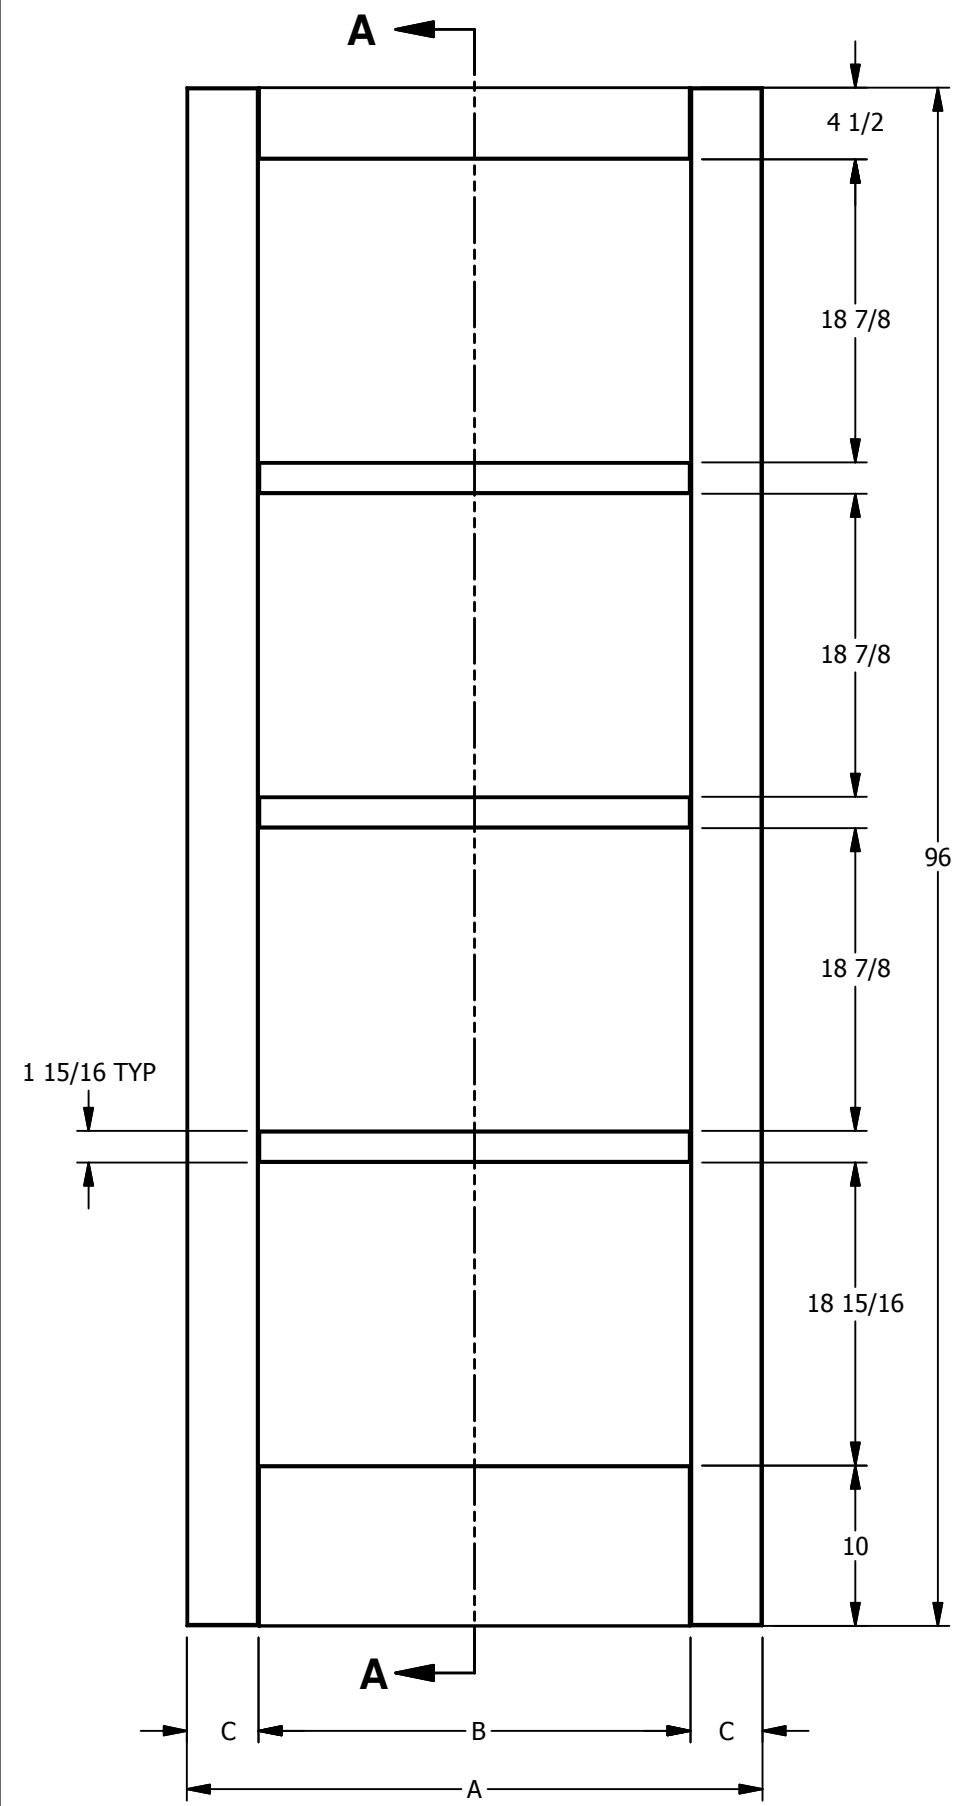

DIMENSION TABLE			
DOOR SIZE	"A"	"B"	"C"
3'-0" X 8'-0"	36"	27"	4 1/2"
2'-8" X 8'-0"	32"	23"	4 1/2"
2'-6" X 8'-0"	30"	21"	4 1/2"
2'-4" X 8'-0"	28"	19"	4 1/2"
2'-0" X 8'-0"	24"	15"	4 1/2"
1'-6" X 8'-0"	18"	9"	4 1/2"

NOTES:
FOR STANDARD MIRRORED MODA DOORS DIVIDING RAILS ONLY APPLIED TO PANEL SIDE OF DOOR.

CREATION DATE: 12/8/2016		3737 Lakeport Blvd. Klamath Falls, OR 97601 Phone: (888) 535-3936 www.jeld-wen.com
REV. DATE:		
TITLE: MODA™ DOOR COLLECTION		
DESCRIPTION: 1044N 8'-0" 3'-0", 2'-8", 2'-6", 2'-4", 2'-0", 1'-6"