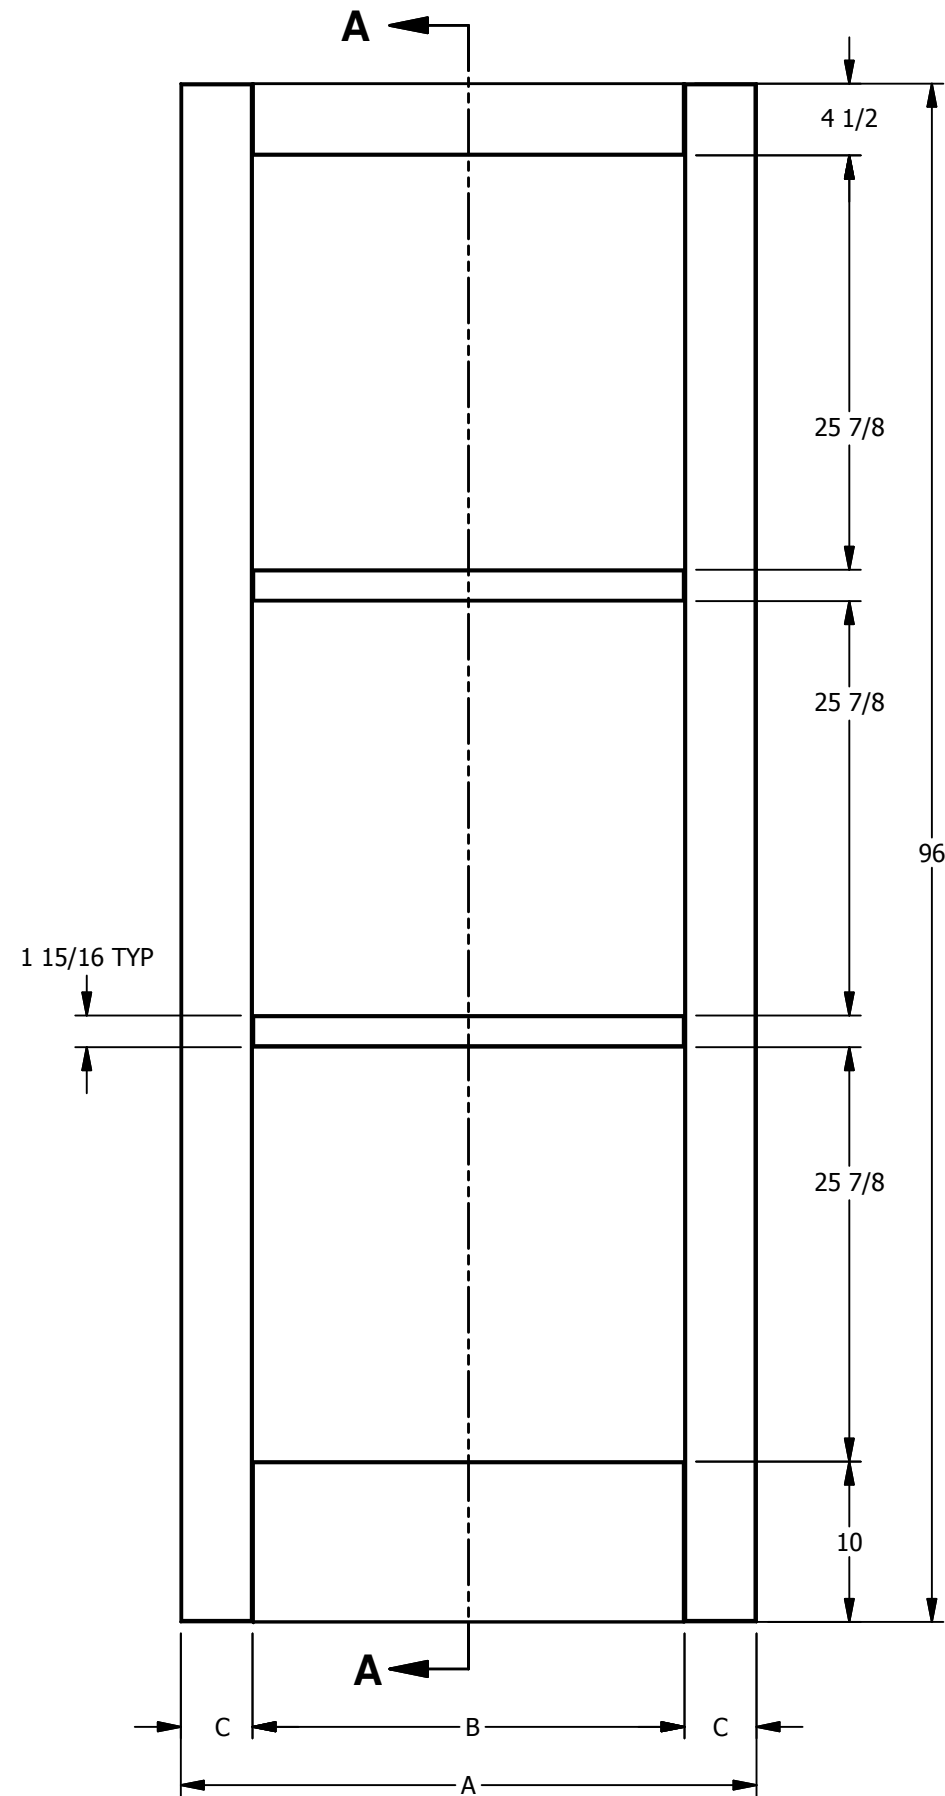

DIMENSION TABLE			
DOOR SIZE	"A"	"B"	"C"
3'-0" X 8'-0"	36"	27"	4 1/2"
2'-8" X 8'-0"	32"	23"	4 1/2"
2'-6" X 8'-0"	30"	21"	4 1/2"
2'-4" X 8'-0"	28"	19"	4 1/2"
2'-0" X 8'-0"	24"	15"	4 1/2"
1'-6" X 8'-0"	18"	9"	4 1/2"

NOTES:
FOR STANDARD MIRRORED MODA DOORS DIVIDING RAILS ONLY APPLIED TO PANEL SIDE OF DOOR.

CREATION DATE: 12/8/2016		3737 Lakeport Blvd. Klamath Falls, OR 97601 Phone: (888) 535-3936 www.jeld-wen.com
REV. DATE:		
TITLE: MODA™ DOOR COLLECTION		
DESCRIPTION: 1035N 8'-0" 3'-0", 2'-8", 2'-6", 2'-4", 2'-0", 1'-6"