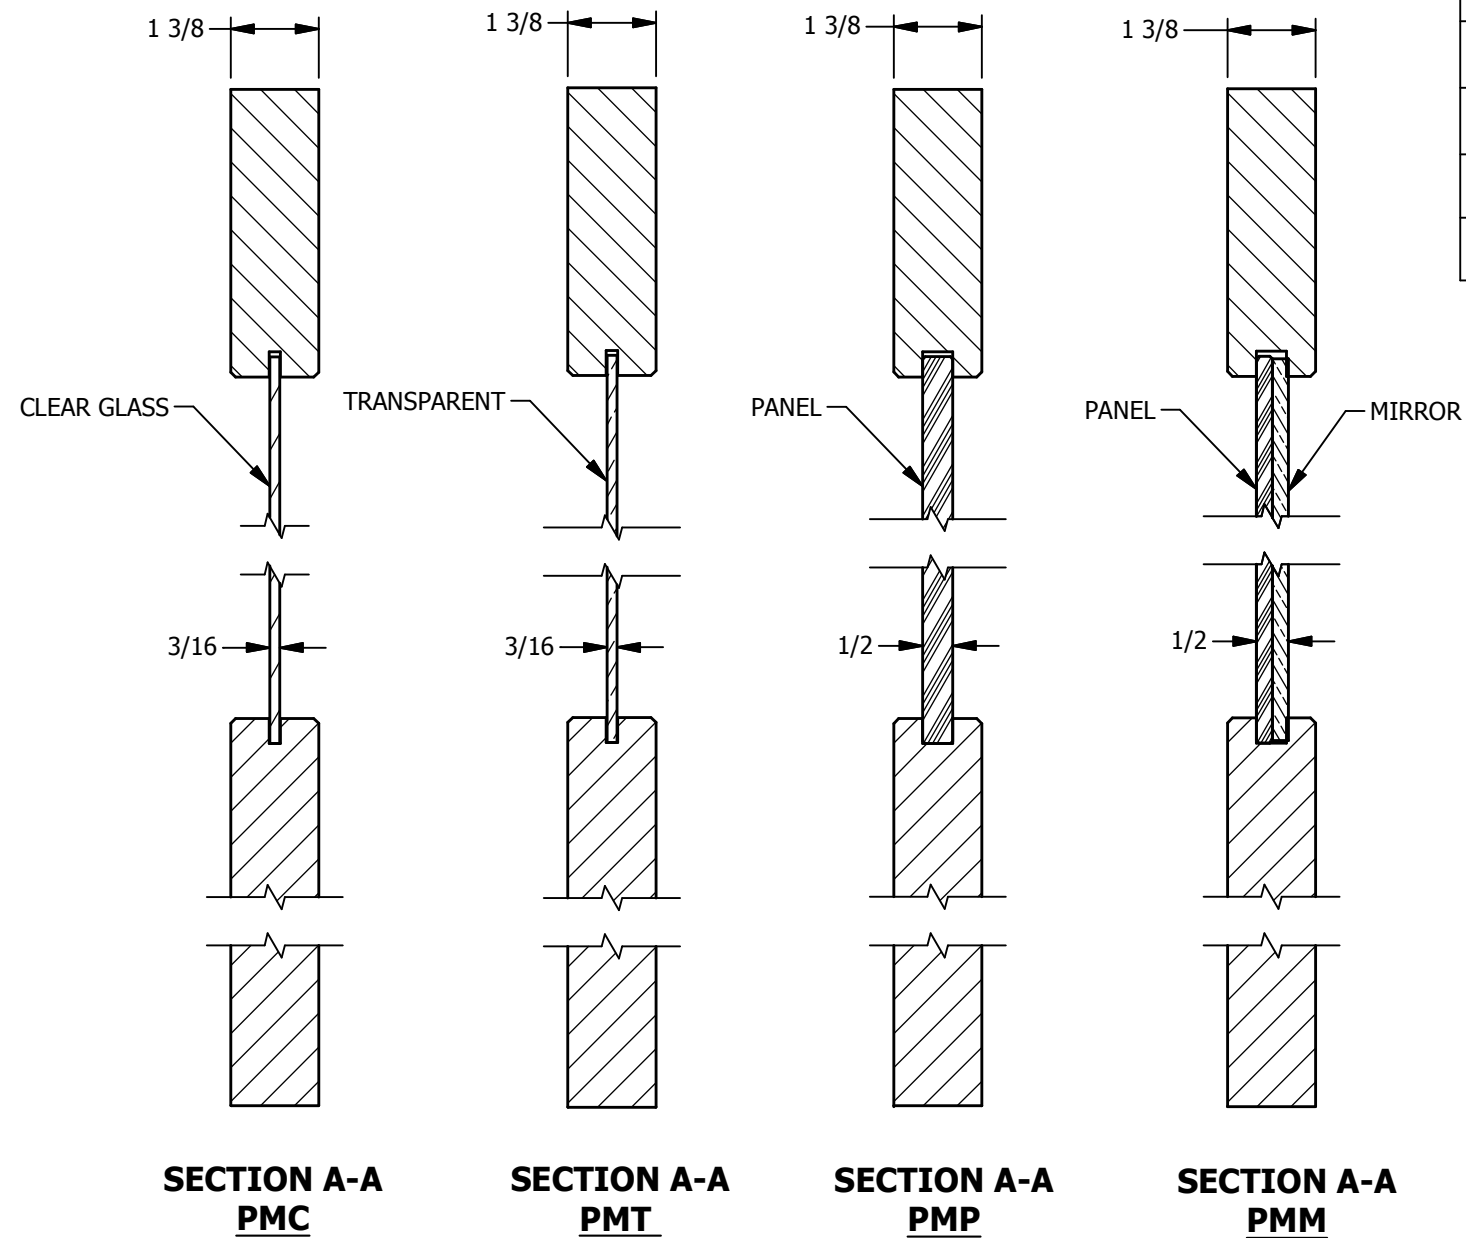

DIMENSION TABLE			
DOOR SIZE	"A"	"B"	"C"
3'-0" X 6'-8"	36"	27"	4 1/2"
2'-8" X 6'-8"	32"	23"	4 1/2"
2'-6" X 6'-8"	30"	21"	4 1/2"
2'-4" X 6'-8"	28"	19"	4 1/2"
2'-0" X 6'-8"	24"	15"	4 1/2"
1'-6" X 6'-8"	18"	9"	4 1/2"

NOTES:
FOR STANDARD MIRRORED MODA DOORS DIVIDING RAILS ONLY APPLIED TO PANEL SIDE OF DOOR.

CREATION DATE: 12/8/2016		3737 Lakeport Blvd. Klamath Falls, OR 97601 Phone: (888) 535-3936 www.jeld-wen.com
REV. DATE:		
TITLE: MODA™ DOOR COLLECTION		
DESCRIPTION: 1072 6'-8" 3'-0", 2'-8", 2'-6", 2'-4", 2'-0", 1'-6"