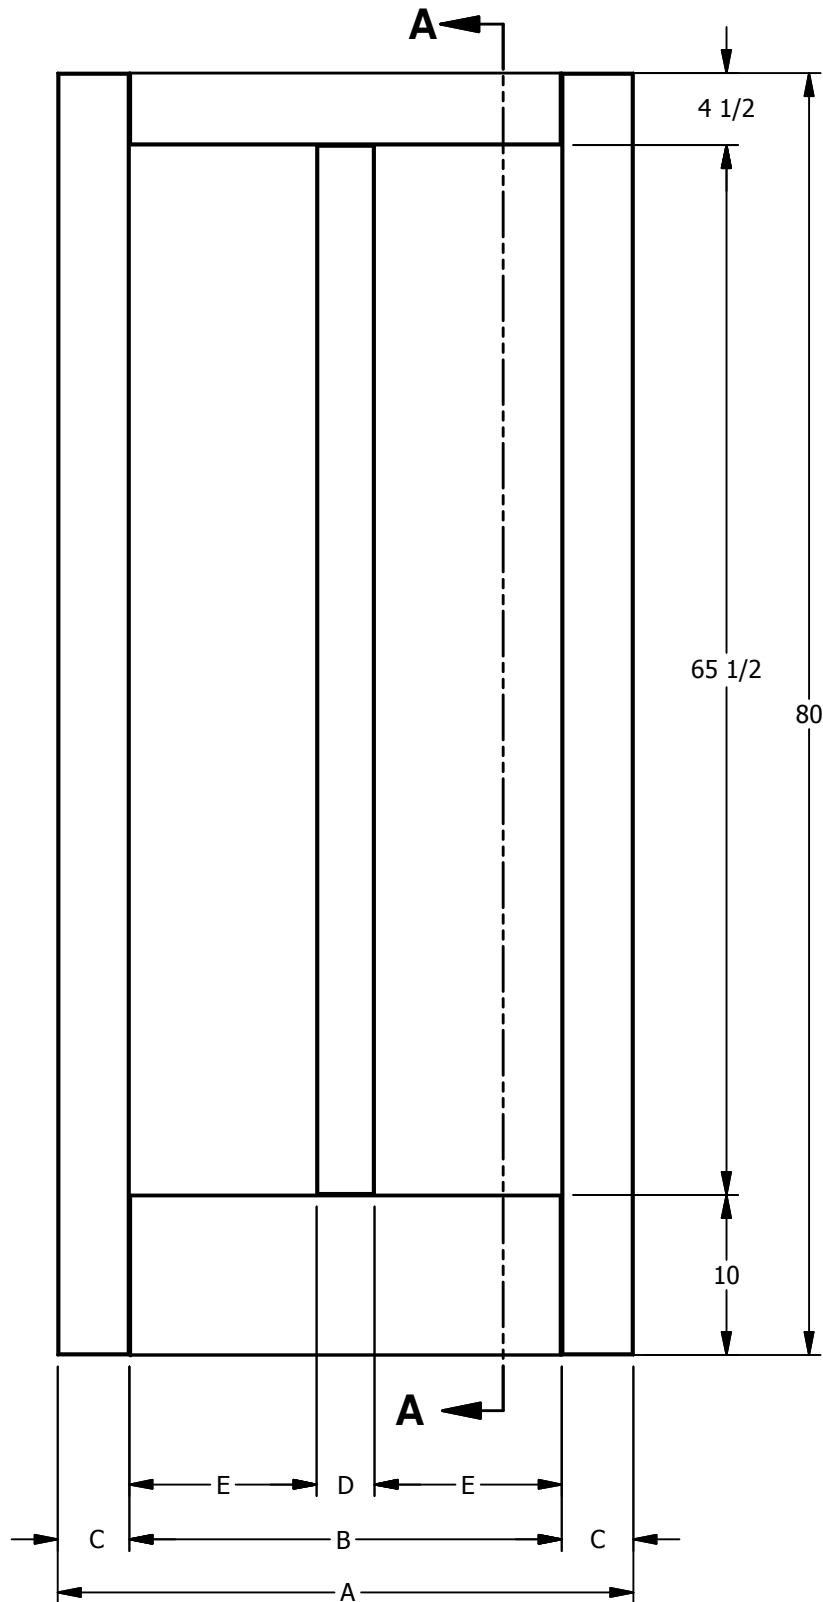

DIMENSION TABLE

DOOR SIZE	"A"	"B"	"C"	"D"	"E"
3'-0" X 6'-8"	36"	27"	4 1/2"	3 3/4"	11 5/8"
2'-8" X 6'-8"	32"	23"	4 1/2"	3 3/4"	9 5/8"
2'-6" X 6'-8"	30"	21"	4 1/2"	3 3/4"	8 5/8"
2'-4" X 6'-8"	28"	19"	4 1/2"	3 3/4"	7 5/8"
2'-0" X 6'-8"	24"	15"	4 1/2"	3 3/4"	5 5/8"
1'-6" X 6'-8"	18"	9"	4 1/2"	3 3/4"	2 5/8"

NOTES:
FOR STANDARD MIRRORED MODA DOORS DIVIDING RAILS ONLY APPLIED TO PANEL SIDE OF DOOR.

CREATION DATE: 12/8/2016		3737 Lakeport Blvd. Klamath Falls, OR 97601 Phone: (888) 535-3936 www.jeld-wen.com
REV. DATE:		
TITLE: MODA™ DOOR COLLECTION		
DESCRIPTION: 1024 6'-8" 3'-0", 2'-8", 2'-6", 2'-4", 2'-0", 1'-6"