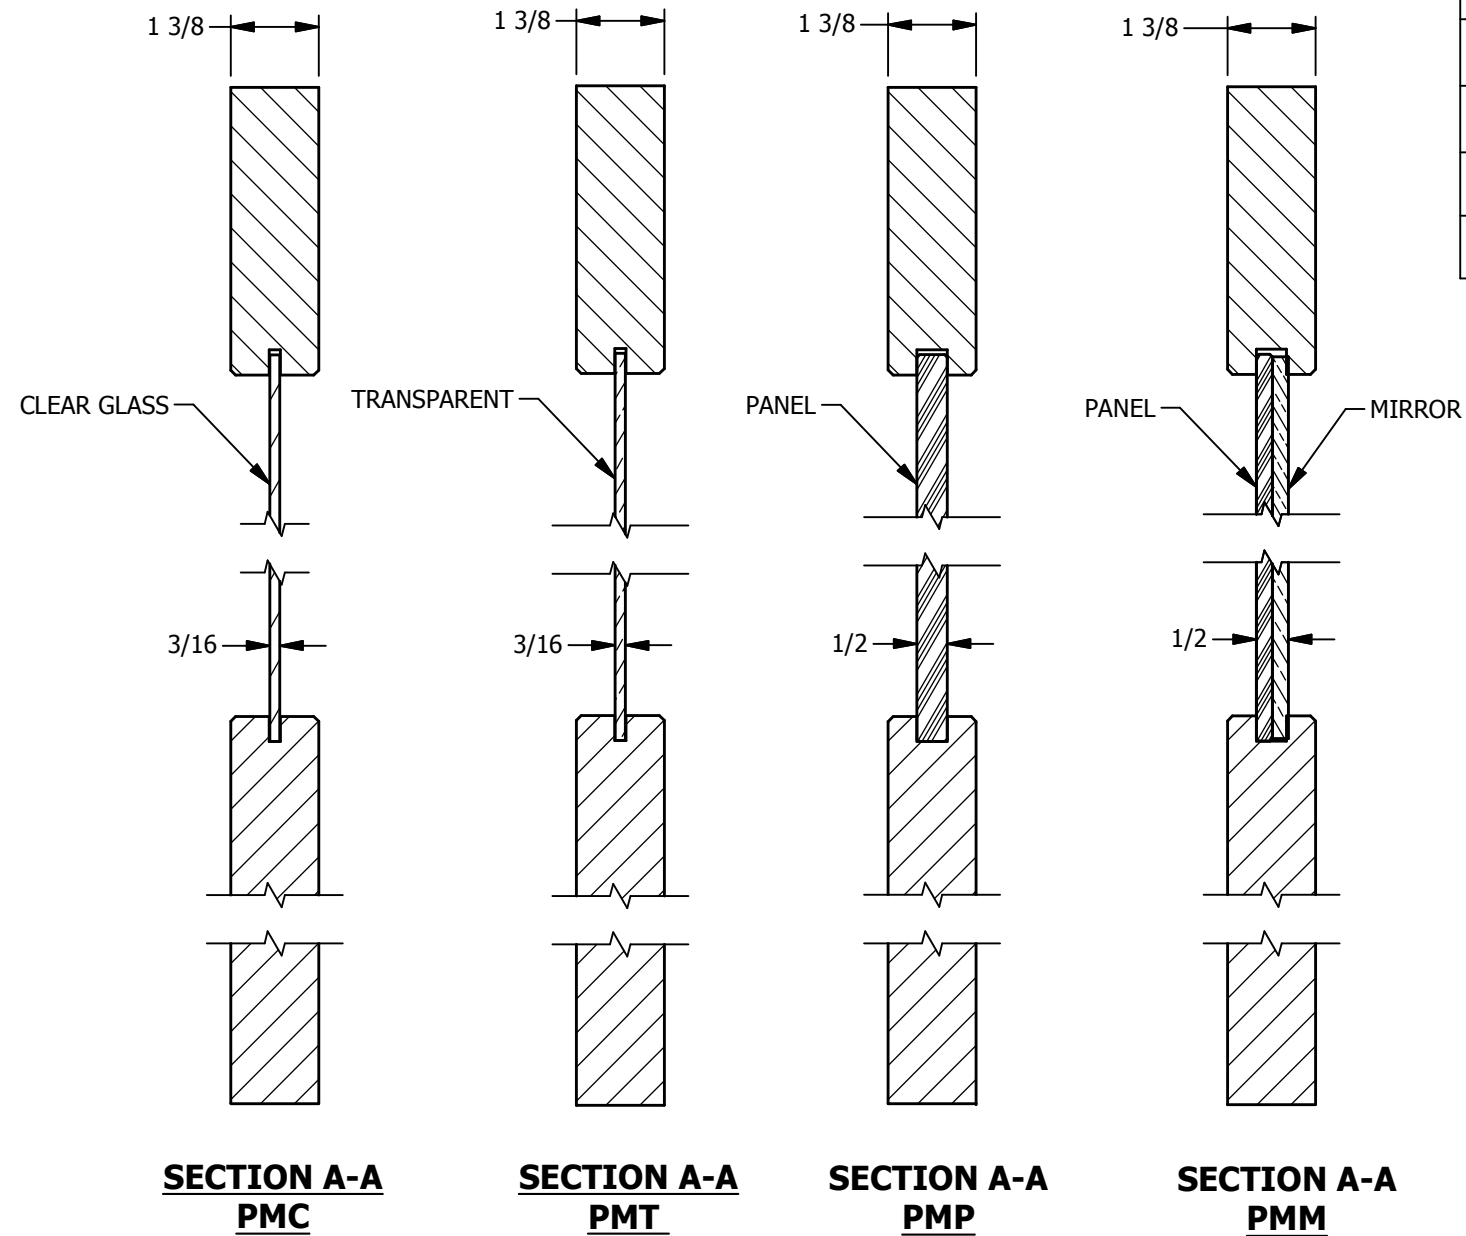

DIMENSION TABLE			
DOOR SIZE	"A"	"B"	"C"
3'-0" X 6'-8"	36"	27"	4 1/2"
2'-8" X 6'-8"	32"	23"	4 1/2"
2'-6" X 6'-8"	30"	21"	4 1/2"
2'-4" X 6'-8"	28"	19"	4 1/2"
2'-0" X 6'-8"	24"	15"	4 1/2"
1'-6" X 6'-8"	18"	9"	4 1/2"

NOTES:
FOR STANDARD MIRRORED MODA DOORS DIVIDING RAILS ONLY APPLIED TO PANEL SIDE OF DOOR.

CREATION DATE: 12/8/2016		3737 Lakeport Blvd. Klamath Falls, OR 97601 Phone: (888) 535-3936 www.jeld-wen.com
REV. DATE:		
TITLE: MODA™ DOOR COLLECTION		
DESCRIPTION: 1023 6'-8" 3'-0", 2'-8", 2'-6", 2'-4", 2'-0", 1'-6"