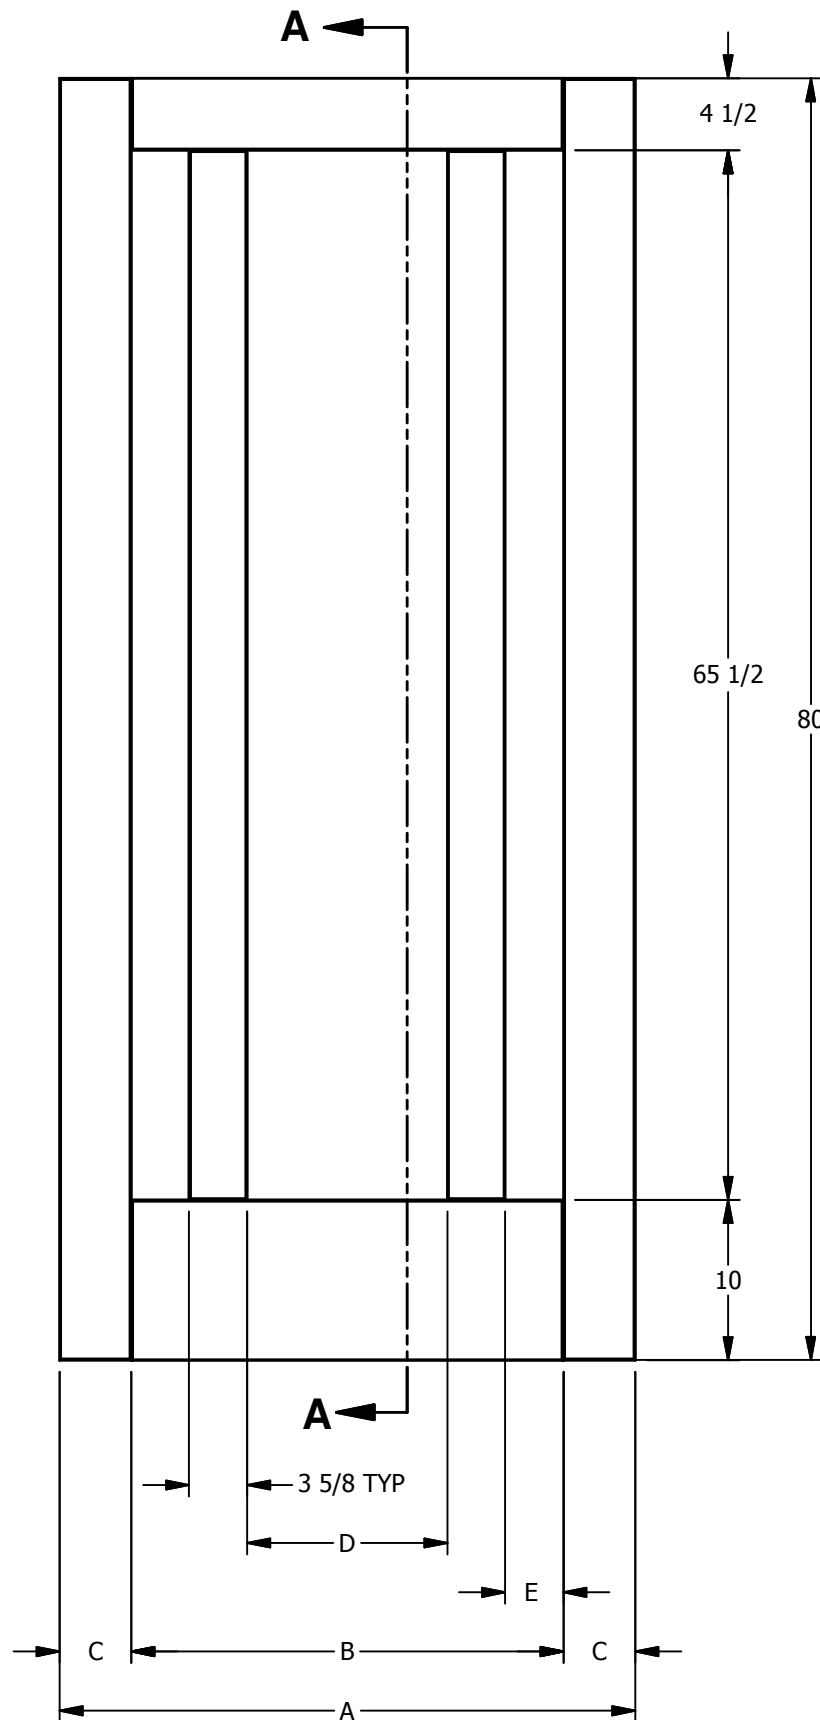

DIMENSION TABLE

DOOR SIZE	"A"	"B"	"C"	"D"	"E"
3'-0" X 6'-8"	36"	27"	4 1/2"	12 1/2"	3 5/8"
2'-8" X 6'-8"	32"	23"	4 1/2"	8 1/2"	3 5/8"
2'-6" X 6'-8"	30"	21"	4 1/2"	6 1/2"	3 5/8"
2'-4" X 6'-8"	28"	19"	4 1/2"	4 1/2"	3 5/8"
2'-0" X 6'-8"	24"	15"	4 1/2"	3 3/4"	2"

NOTES:
FOR STANDARD MIRRORED MODA DOORS DIVIDING RAILS ONLY APPLIED TO PANEL SIDE OF DOOR.

CREATION DATE: 12/8/2016		3737 Lakeport Blvd. Klamath Falls, OR 97601 Phone: (888) 535-3936 www.jeld-wen.com
REV. DATE:		
TITLE: MODA™ DOOR COLLECTION		
DESCRIPTION: 1036 6'-8" 3'-0", 2'-8", 2'-6", 2'-4", 2'-0"