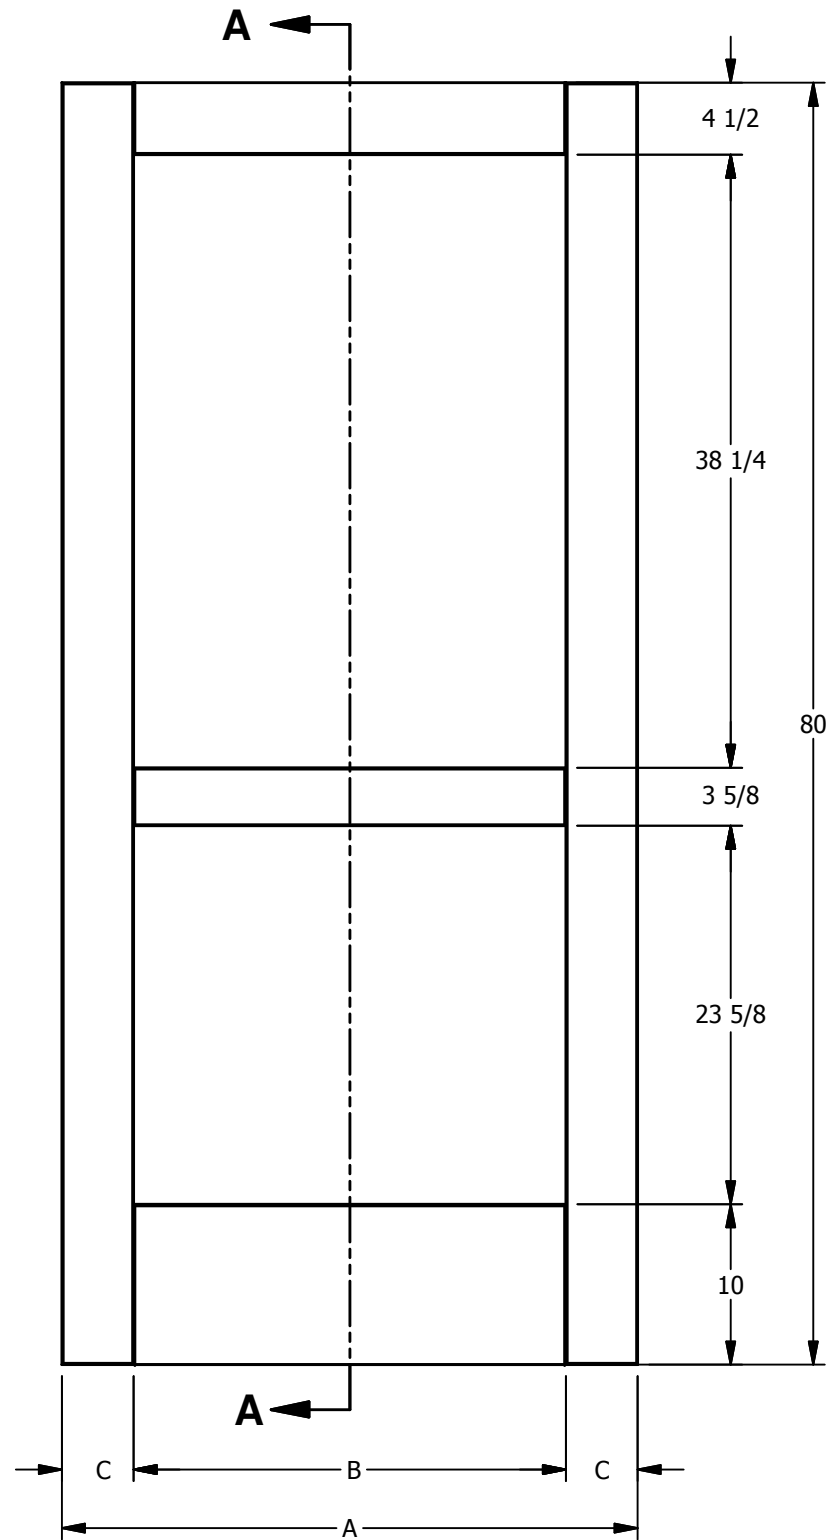

DIMENSION TABLE			
DOOR SIZE	"A"	"B"	"C"
3'-0" X 6'-8"	36"	27"	4 1/2"
2'-8" X 6'-8"	32"	23"	4 1/2"
2'-6" X 6'-8"	30"	21"	4 1/2"
2'-4" X 6'-8"	28"	19"	4 1/2"
2'-0" X 6'-8"	24"	15"	4 1/2"
1'-6" X 6'-8"	18"	9"	4 1/2"