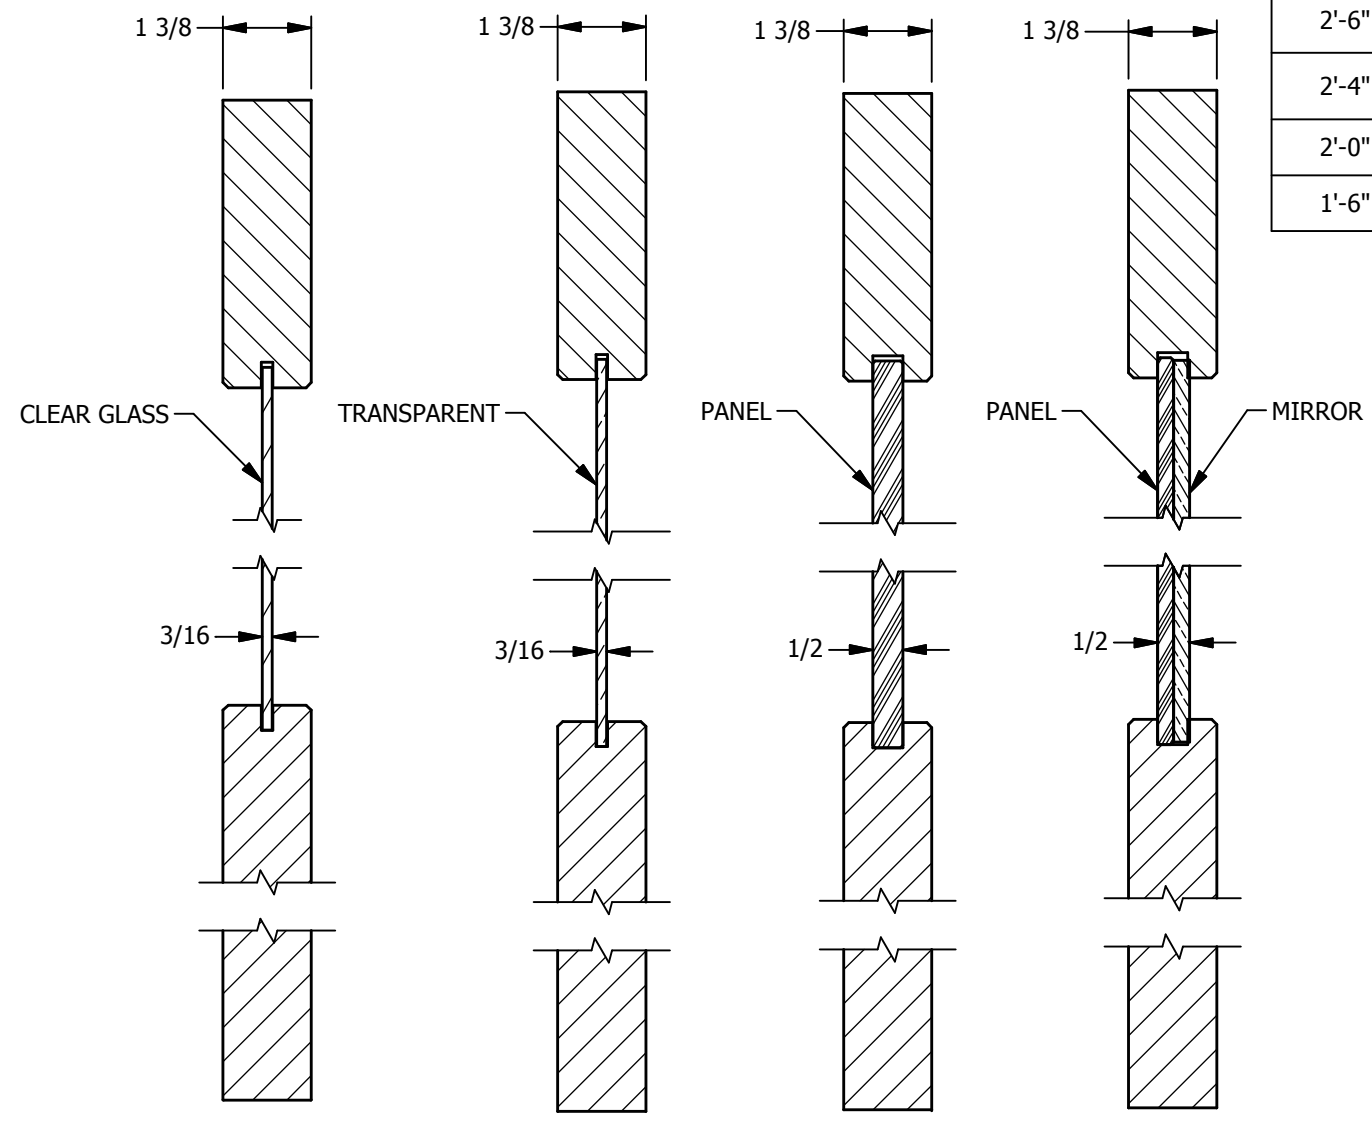

DIMENSION TABLE

DOOR SIZE	"A"	"B"	"C"	"D"	"E"
3'-0" X 6'-8"	36"	27"	4 1/2"	1 15/16"	12 17/32"
2'-8" X 6'-8"	32"	23"	4 1/2"	1 15/16"	10 17/32"
2'-6" X 6'-8"	30"	21"	4 1/2"	1 15/16"	9 17/32"
2'-4" X 6'-8"	28"	19"	4 1/2"	1 15/16"	8 17/32"
2'-0" X 6'-8"	24"	15"	4 1/2"	1 15/16"	6 17/32"
1'-6" X 6'-8"	18"	9"	4 1/2"	1 15/16"	3 17/32"