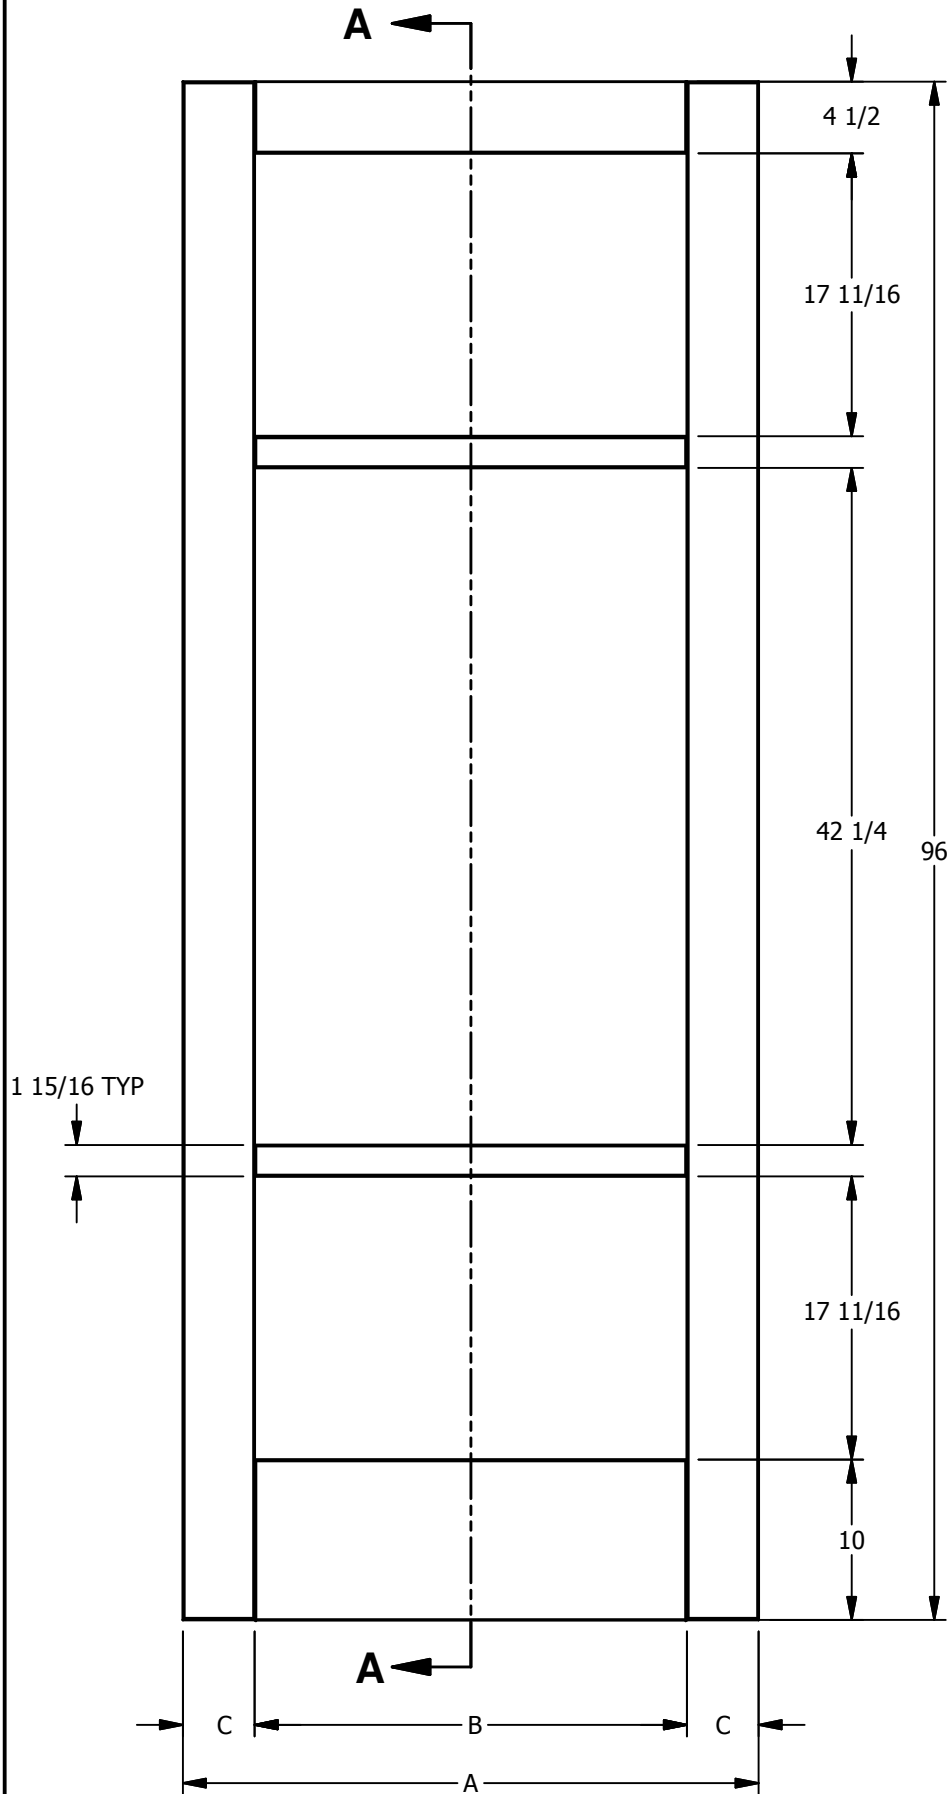

DIMENSION TABLE			
DOOR SIZE	"A"	"B"	"C"
3'-0" X 8'-0"	36"	27"	4 1/2"
2'-8" X 8'-0"	32"	23"	4 1/2"
2'-6" X 8'-0"	30"	21"	4 1/2"
2'-4" X 8'-0"	28"	19"	4 1/2"
2'-0" X 8'-0"	24"	15"	4 1/2"
1'-6" X 8'-0"	18"	9"	4 1/2"

NOTES:
FOR STANDARD MIRRORED MODA DOORS DIVIDING RAILS ONLY APPLIED TO PANEL SIDE OF DOOR.

CREATION DATE: 12/8/2016		3737 Lakeport Blvd. Klamath Falls, OR 97601 Phone: (888) 535-3936 www.jeld-wen.com
REV. DATE:		
TITLE: MODA™ DOOR COLLECTION		
DESCRIPTION: 1031N 8'-0" 3'-0", 2'-8", 2'-6", 2'-4", 2'-0", 1'-6"