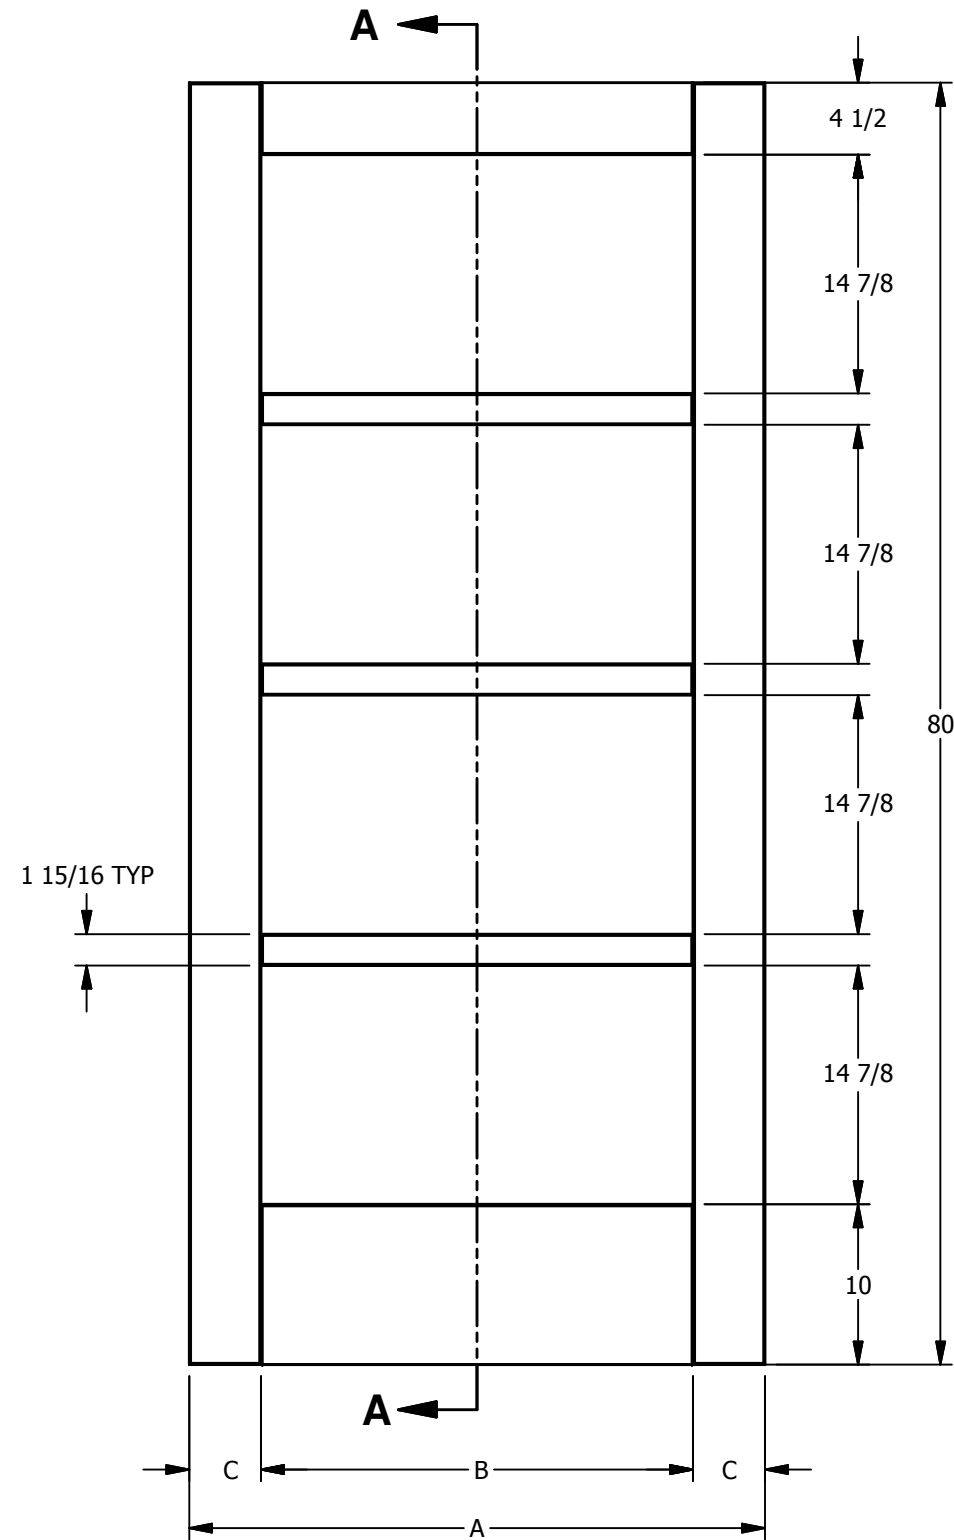

DIMENSION TABLE			
DOOR SIZE	"A"	"B"	"C"
3'-0" X 6'-8"	36"	27"	4 1/2"
2'-8" X 6'-8"	32"	23"	4 1/2"
2'-6" X 6'-8"	30"	21"	4 1/2"
2'-4" X 6'-8"	28"	19"	4 1/2"
2'-0" X 6'-8"	24"	15"	4 1/2"
1'-6" X 6'-8"	18"	9"	4 1/2"

NOTES:
FOR STANDARD MIRRORED MODA DOORS DIVIDING RAILS ONLY APPLIED TO PANEL SIDE OF DOOR.

CREATION DATE: 12/8/2016		3737 Lakeport Blvd. Klamath Falls, OR 97601 Phone: (888) 535-3936 www.jeld-wen.com
REV. DATE:		
TITLE: MODA™ DOOR COLLECTION		
DESCRIPTION: 1044N 6'-8" 3'-0", 2'-8", 2'-6", 2'-4", 2'-0", 1'-6"