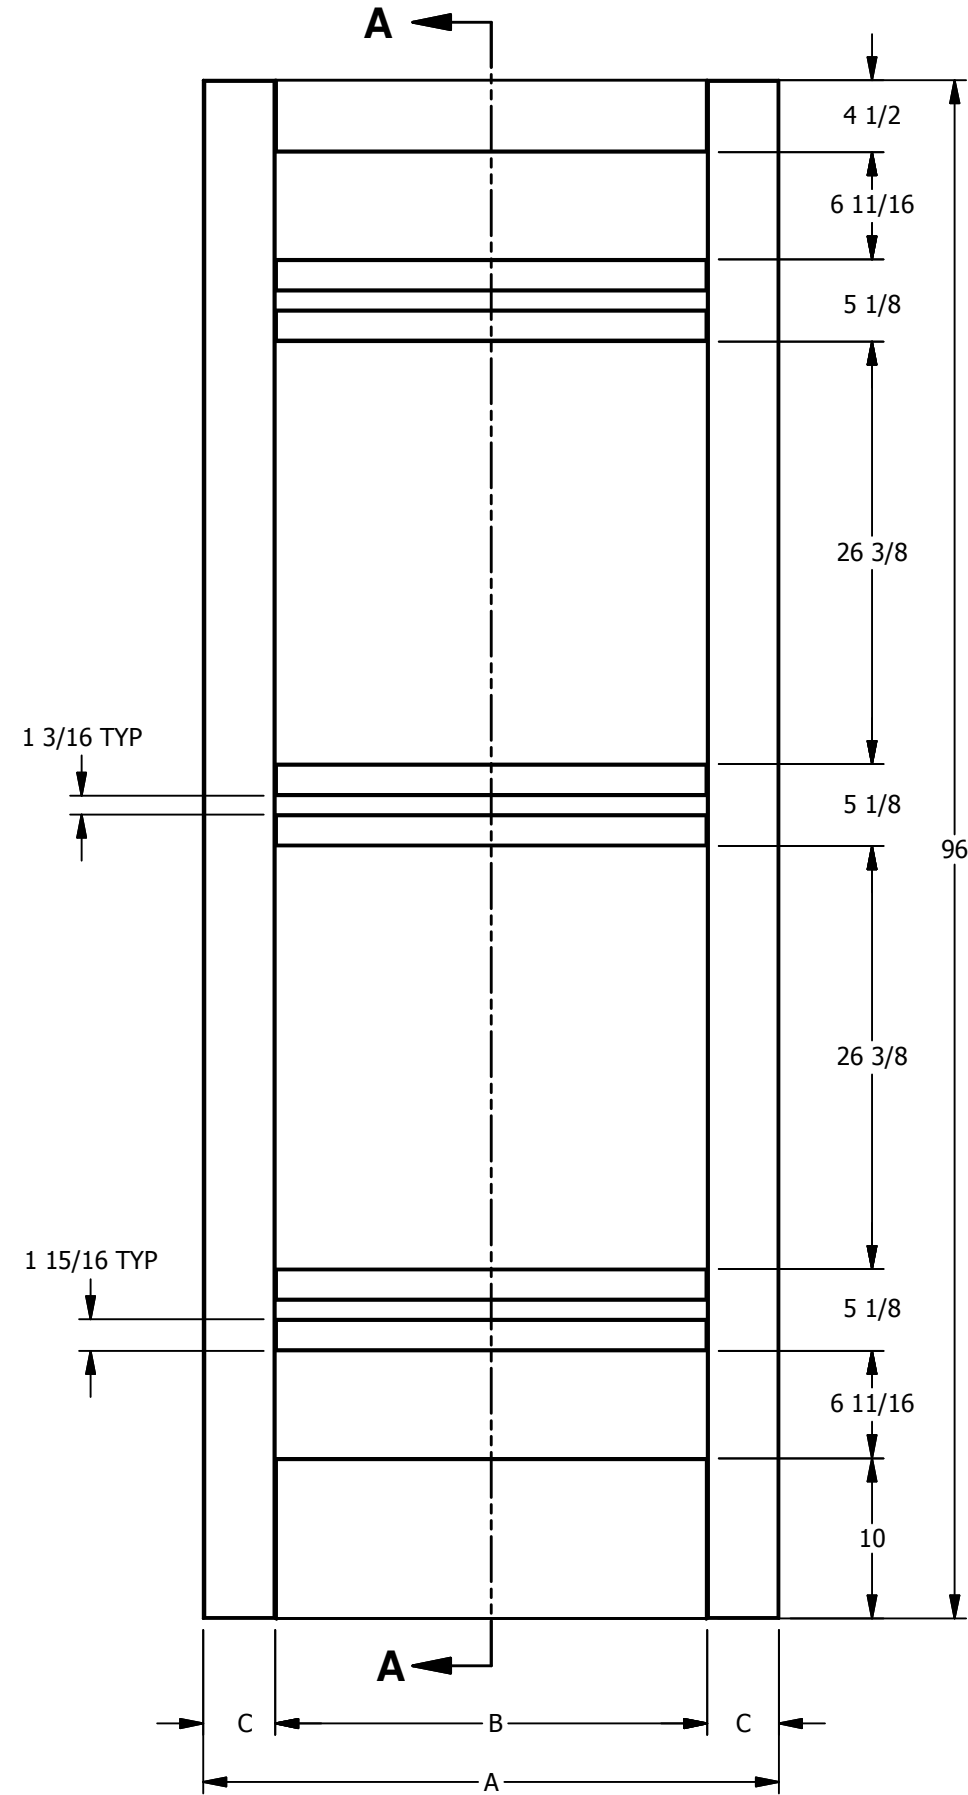

DIMENSION TABLE			
DOOR SIZE	"A"	"B"	"C"
3'-0" X 8'-0"	36"	27"	4 1/2"
2'-8" X 8'-0"	32"	23"	4 1/2"
2'-6" X 8'-0"	30"	21"	4 1/2"
2'-4" X 8'-0"	28"	19"	4 1/2"
2'-0" X 8'-0"	24"	15"	4 1/2"
1'-6" X 8'-0"	18"	9"	4 1/2"

NOTES:
FOR STANDARD MIRRORED MODA DOORS DIVIDING RAILS ONLY APPLIED TO PANEL SIDE OF DOOR.

CREATION DATE: 12/8/2016		3737 Lakeport Blvd. Klamath Falls, OR 97601 Phone: (888) 535-3936 www.jeld-wen.com
REV. DATE:		
TITLE: MODA™ DOOR COLLECTION		
DESCRIPTION: 1071 8'-0" 3'-0", 2'-8", 2'-6", 2'-4", 2'-0", 1'-6"