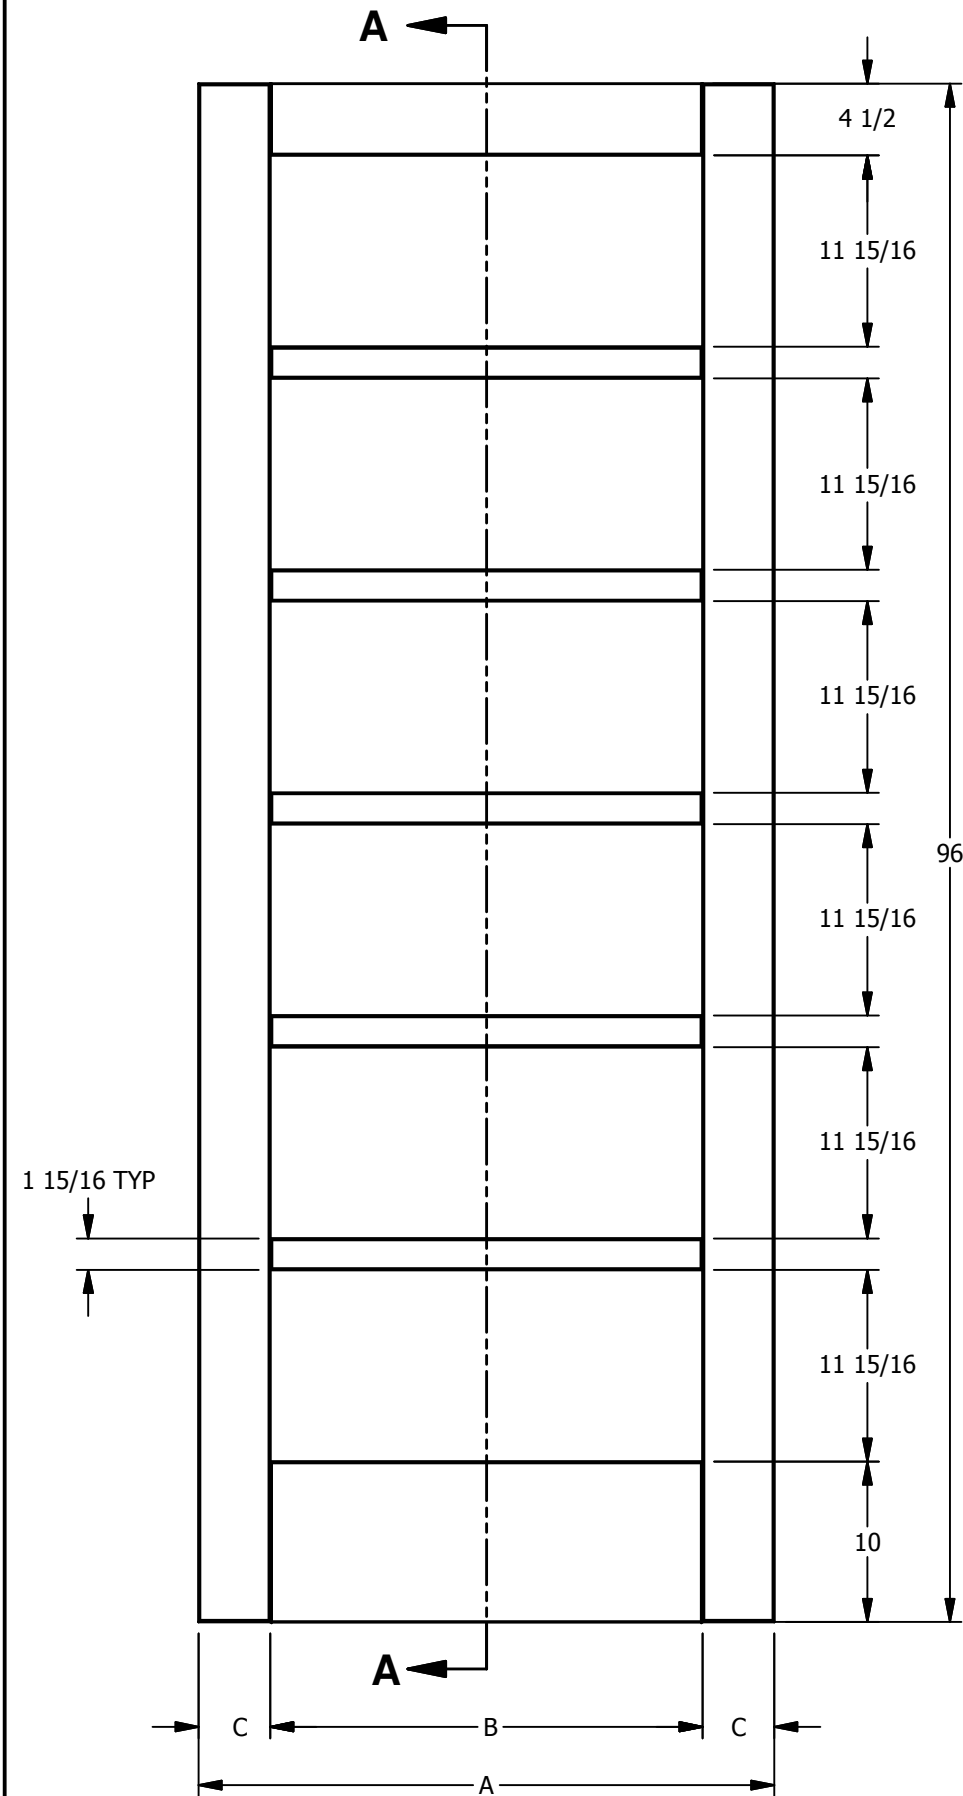

DIMENSION TABLE			
DOOR SIZE	"A"	"B"	"C"
3'-0" X 8'-0"	36"	27"	4 1/2"
2'-8" X 8'-0"	32"	23"	4 1/2"
2'-6" X 8'-0"	30"	21"	4 1/2"
2'-4" X 8'-0"	28"	19"	4 1/2"
2'-0" X 8'-0"	24"	15"	4 1/2"
1'-6" X 8'-0"	18"	9"	4 1/2"

NOTES:
FOR STANDARD MIRRORED MODA DOORS DIVIDING RAILS ONLY APPLIED TO PANEL SIDE OF DOOR.

CREATION DATE: 12/8/2016		3737 Lakeport Blvd. Klamath Falls, OR 97601 Phone: (888) 535-3936 www.jeld-wen.com
REV. DATE:		
TITLE: MODA™ DOOR COLLECTION		
DESCRIPTION: 1066N 8'-0" 3'-0", 2'-8", 2'-6", 2'-4", 2'-0", 1'-6"