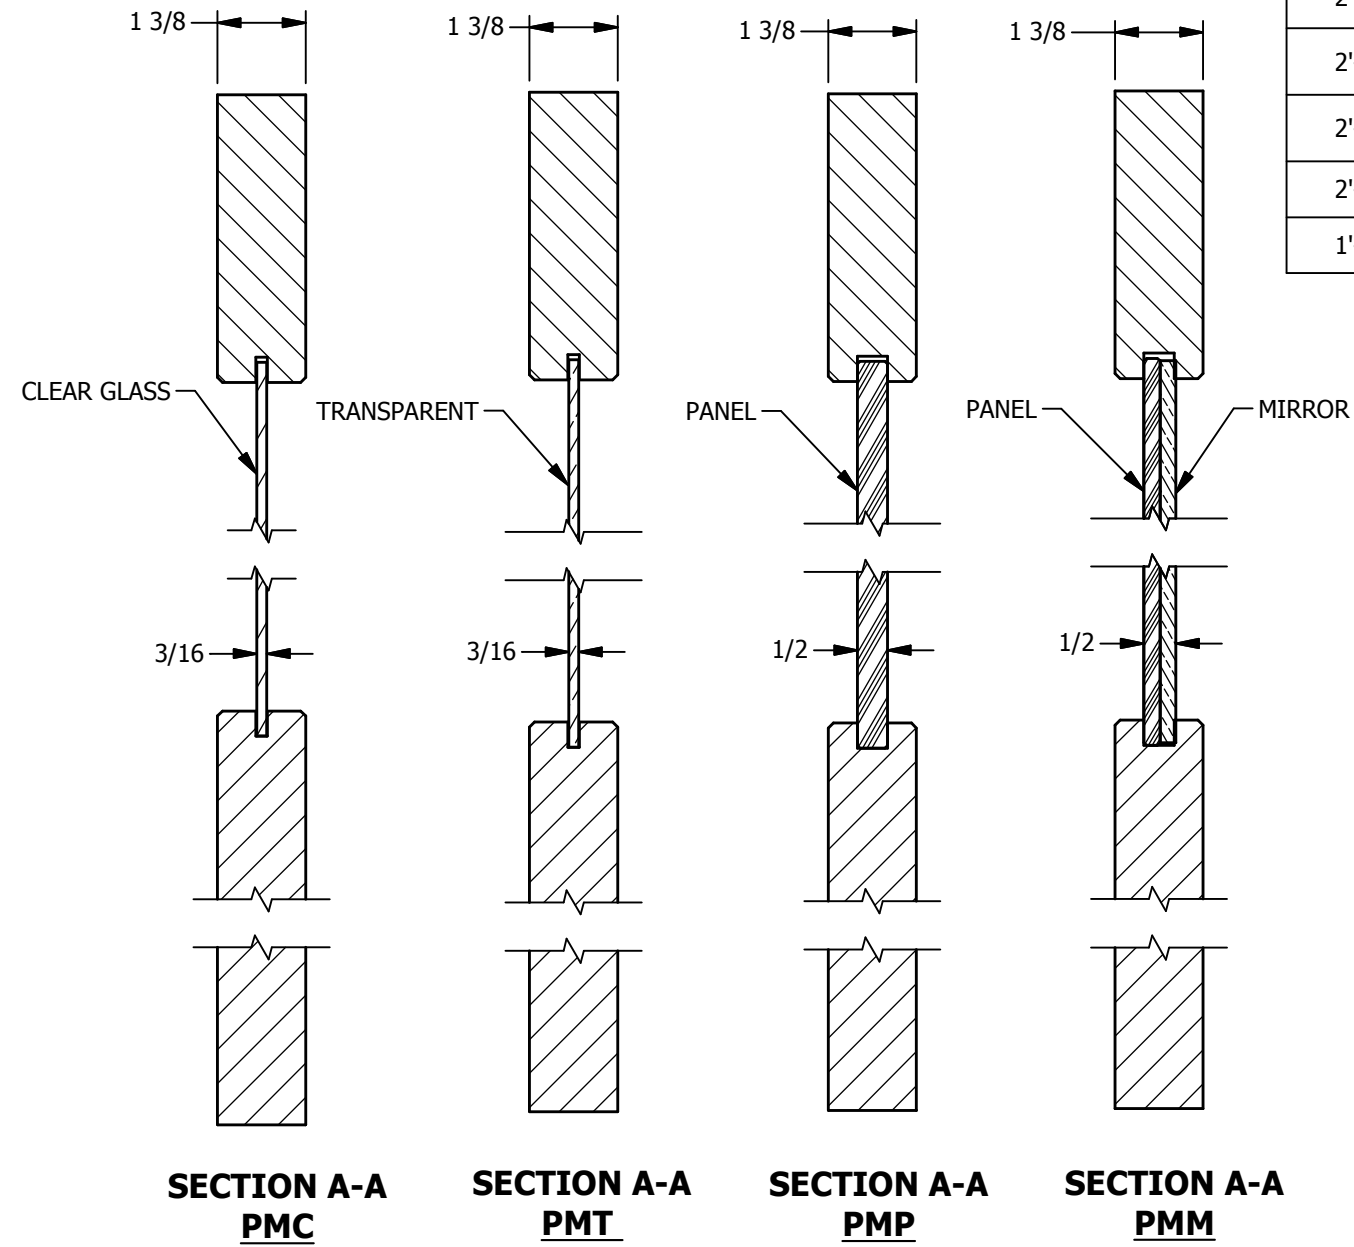

© 2017 JELD-WEN, inc. ALL RIGHTS RESERVED.
NO DUPLICATION OR DISTRIBUTION PERMITTED.
JELD-WEN, inc. CONFIDENTIAL AND PROPRIETARY.

DIMENSION TABLE					
DOOR SIZE	"A"	"B"	"C"	"D"	"E"
3'-0" X 8'-0"	36"	27"	4 1/2"	3 5/8"	11 11/16"
2'-8" X 8'-0"	32"	23"	4 1/2"	3 5/8"	9 11/16"
2'-6" X 8'-0"	30"	21"	4 1/2"	3 5/8"	8 11/16"
2'-4" X 8'-0"	28"	19"	4 1/2"	3 5/8"	7 11/16"
2'-0" X 8'-0"	24"	15"	4 1/2"	3 5/8"	5 11/16"
1'-6" X 8'-0"	18"	9"	4 1/2"	3 5/8"	2 11/16"

SECTION A-A
PMC   **PMT**   **PMP**   **PMM**

NOTES:
FOR STANDARD MIRRORED MODA DOORS DIVIDING RAILS ONLY APPLIED TO PANEL SIDE OF DOOR.

CREATION DATE: 12/8/2016		3737 Lakeport Blvd. Klamath Falls, OR 97601 Phone: (888) 535-3936 www.jeld-wen.com
REV. DATE:		
TITLE: MODA™ DOOR COLLECTION		
DESCRIPTION: 1032 8'-0" 3'-0", 2'-8", 2'-6", 2'-4", 2'-0", 1'-6"