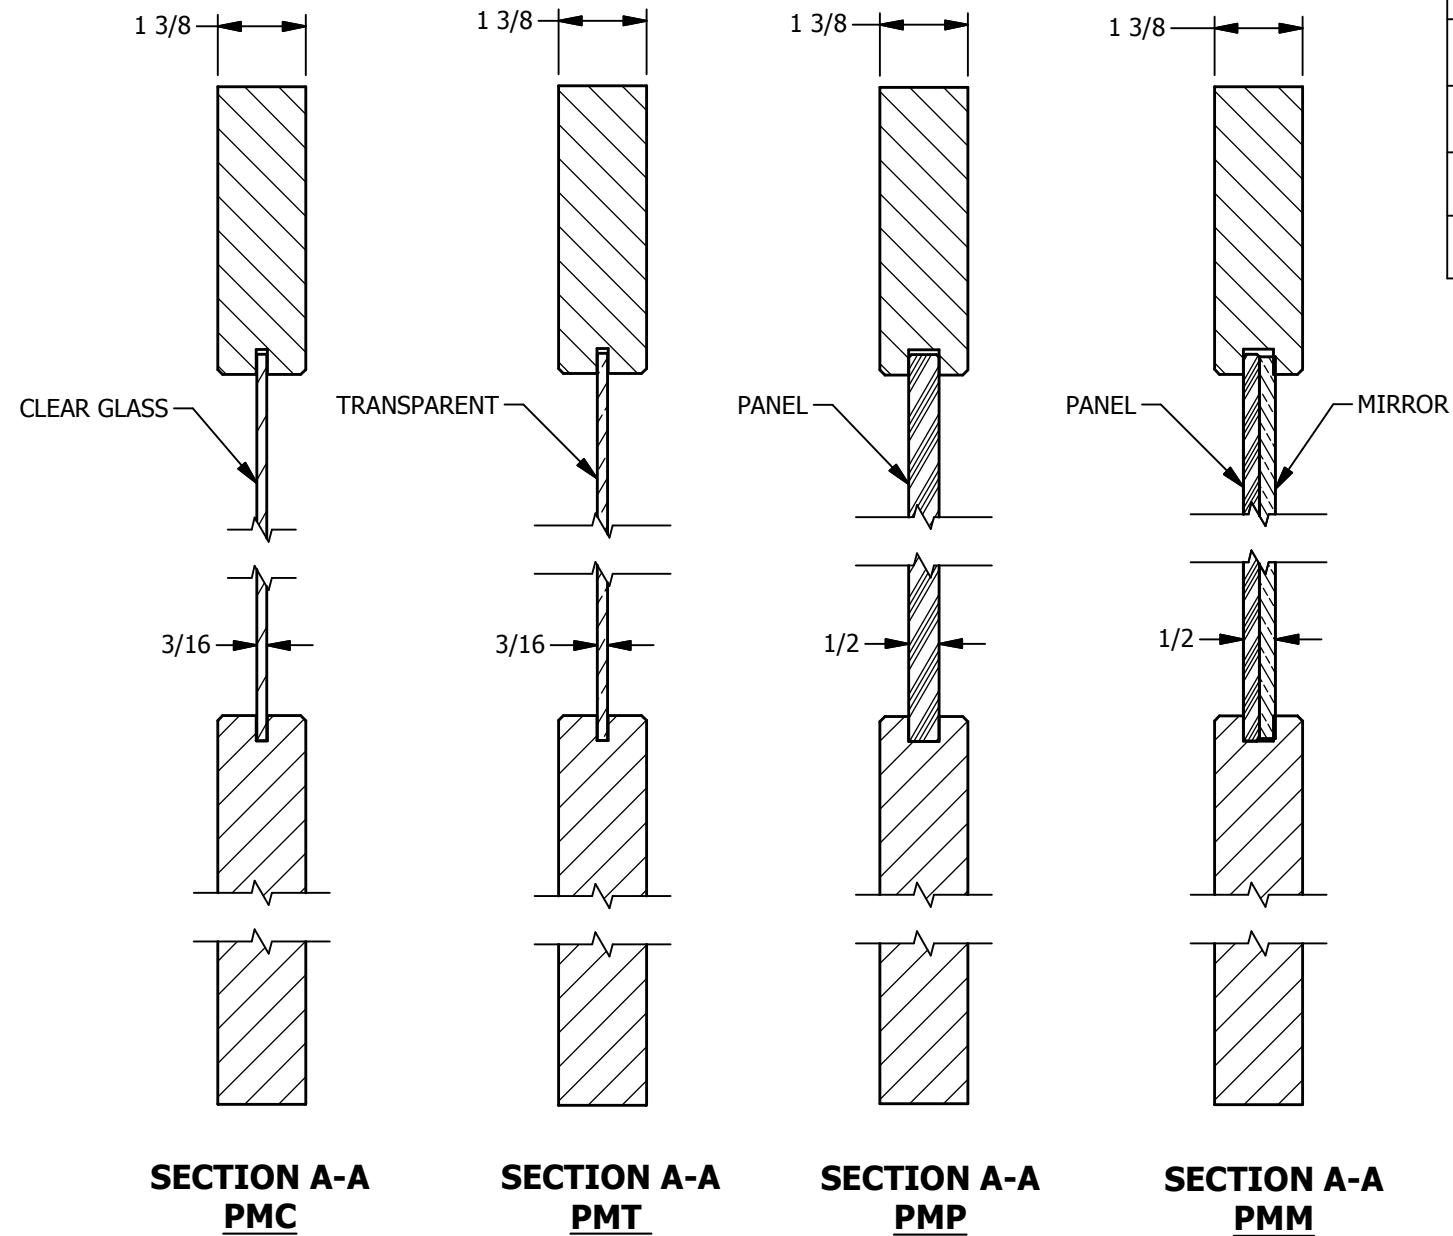

DIMENSION TABLE			
DOOR SIZE	"A"	"B"	"C"
3'-0" X 8'-0"	36"	27"	4 1/2"
2'-8" X 8'-0"	32"	23"	4 1/2"
2'-6" X 8'-0"	30"	21"	4 1/2"
2'-4" X 8'-0"	28"	19"	4 1/2"
2'-0" X 8'-0"	24"	15"	4 1/2"
1'-6" X 8'-0"	18"	9"	4 1/2"

NOTES:
FOR STANDARD MIRRORED MODA DOORS DIVIDING RAILS ONLY APPLIED TO PANEL SIDE OF DOOR.

CREATION DATE: 12/8/2016		3737 Lakeport Blvd. Klamath Falls, OR 97601 Phone: (888) 535-3936 www.jeld-wen.com
REV. DATE:		
TITLE: MODA™ DOOR COLLECTION		
DESCRIPTION: 1066N 8'-0" 3'-0", 2'-8", 2'-6", 2'-4", 2'-0", 1'-6"