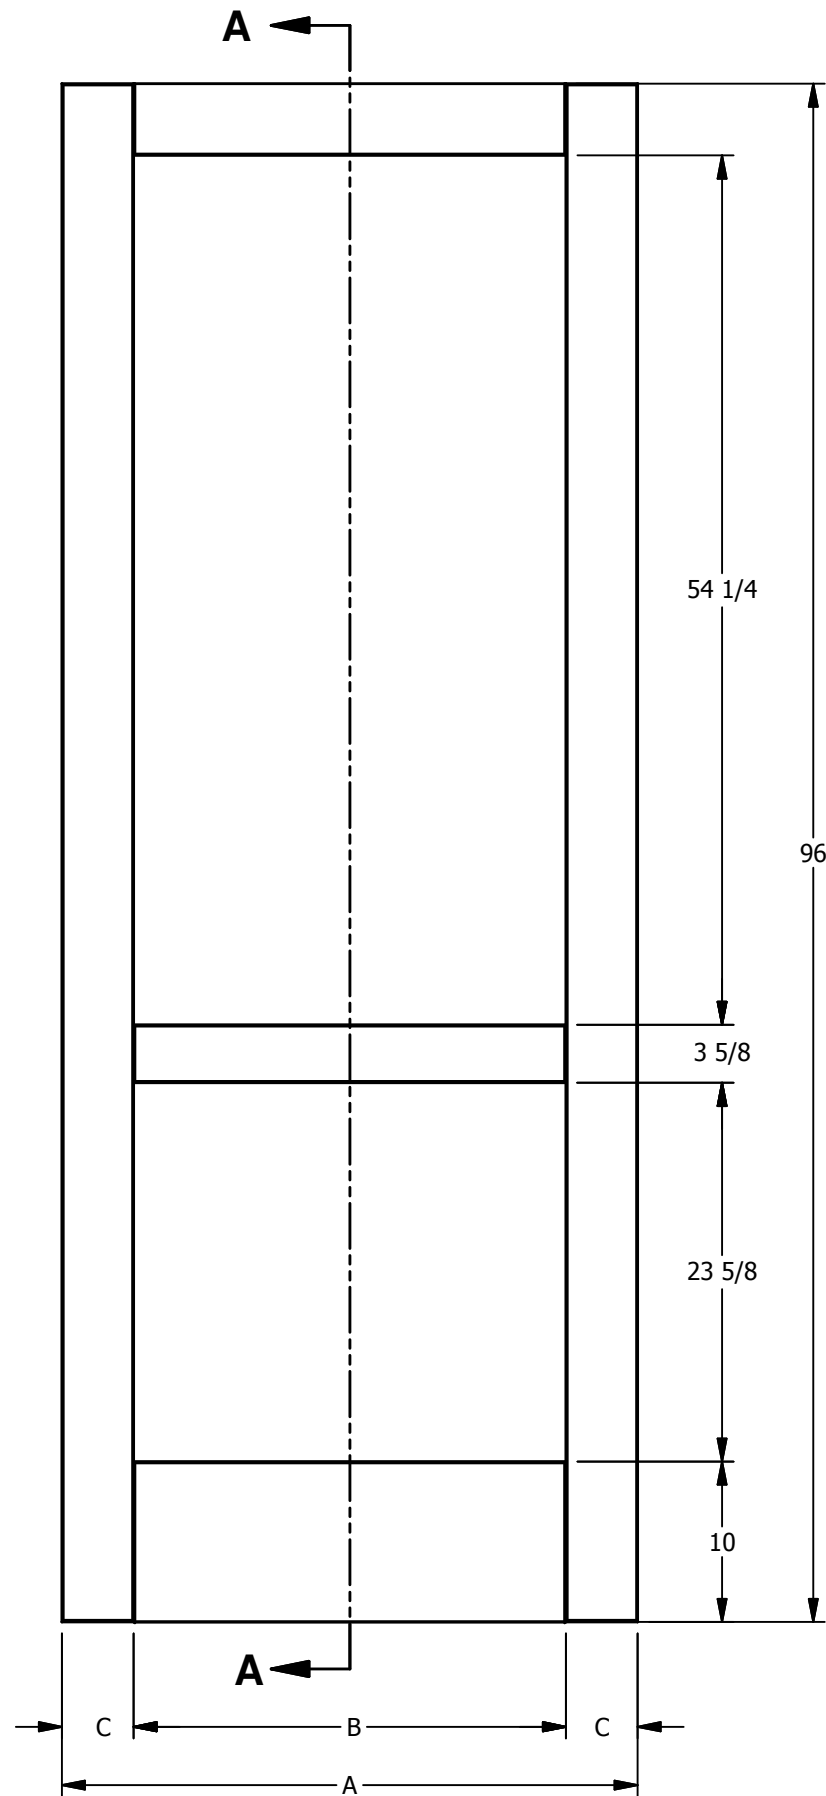

DIMENSION TABLE			
DOOR SIZE	"A"	"B"	"C"
3'-0" X 8'-0"	36"	27"	4 1/2"
2'-8" X 8'-0"	32"	23"	4 1/2"
2'-6" X 8'-0"	30"	21"	4 1/2"
2'-4" X 8'-0"	28"	19"	4 1/2"
2'-0" X 8'-0"	24"	15"	4 1/2"
1'-6" X 8'-0"	18"	9"	4 1/2"

NOTES:
FOR STANDARD MIRRORED MODA DOORS DIVIDING RAILS ONLY APPLIED TO PANEL SIDE OF DOOR.

CREATION DATE: 12/8/2016		3737 Lakeport Blvd. Klamath Falls, OR 97601 Phone: (888) 535-3936 www.jeld-wen.com
REV. DATE:		
TITLE: MODA™ DOOR COLLECTION		
DESCRIPTION: 1023 8'-0" 3'-0", 2'-8", 2'-6", 2'-4", 2'-0", 1'-6"