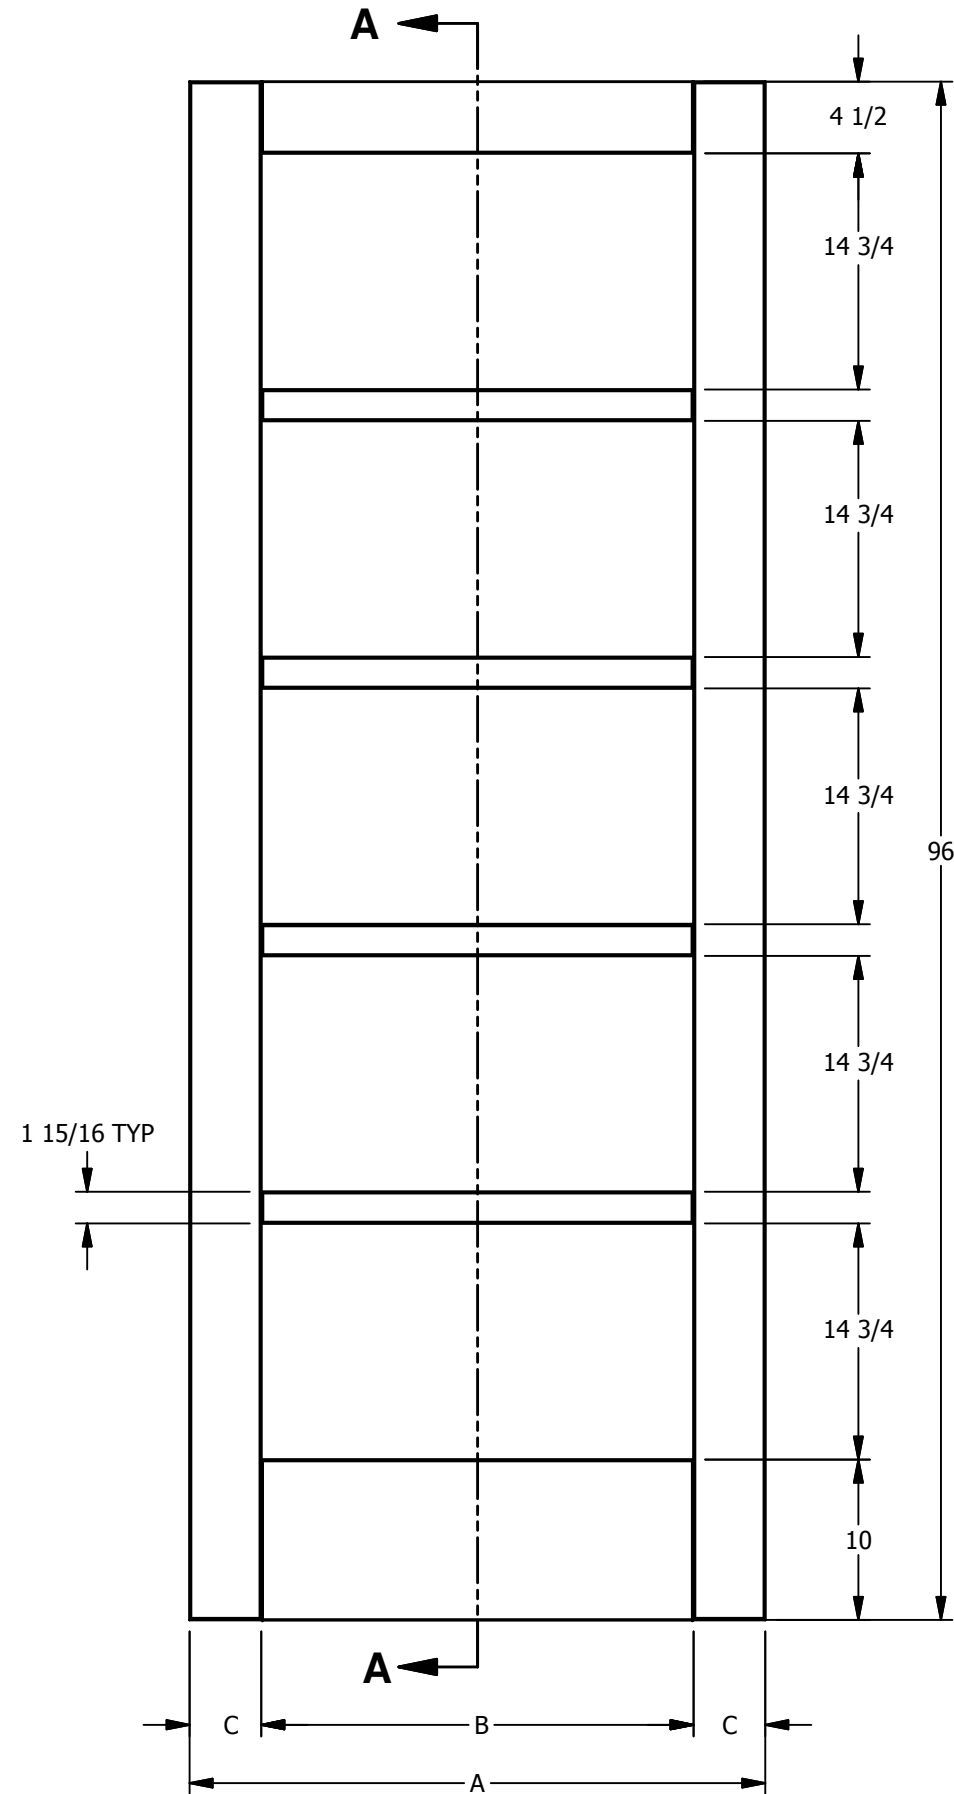

DIMENSION TABLE			
DOOR SIZE	"A"	"B"	"C"
3'-0" X 8'-0"	36"	27"	4 1/2"
2'-8" X 8'-0"	32"	23"	4 1/2"
2'-6" X 8'-0"	30"	21"	4 1/2"
2'-4" X 8'-0"	28"	19"	4 1/2"
2'-0" X 8'-0"	24"	15"	4 1/2"
1'-6" X 8'-0"	18"	9"	4 1/2"

NOTES:
FOR STANDARD MIRRORED MODA DOORS DIVIDING RAILS ONLY APPLIED TO PANEL SIDE OF DOOR.

CREATION DATE: 12/8/2016		3737 Lakeport Blvd. Klamath Falls, OR 97601 Phone: (888) 535-3936 www.jeld-wen.com
REV. DATE:		
TITLE: MODA™ DOOR COLLECTION		
DESCRIPTION: 1055N 8'-0" 3'-0", 2'-8", 2'-6", 2'-4", 2'-0", 1'-6"