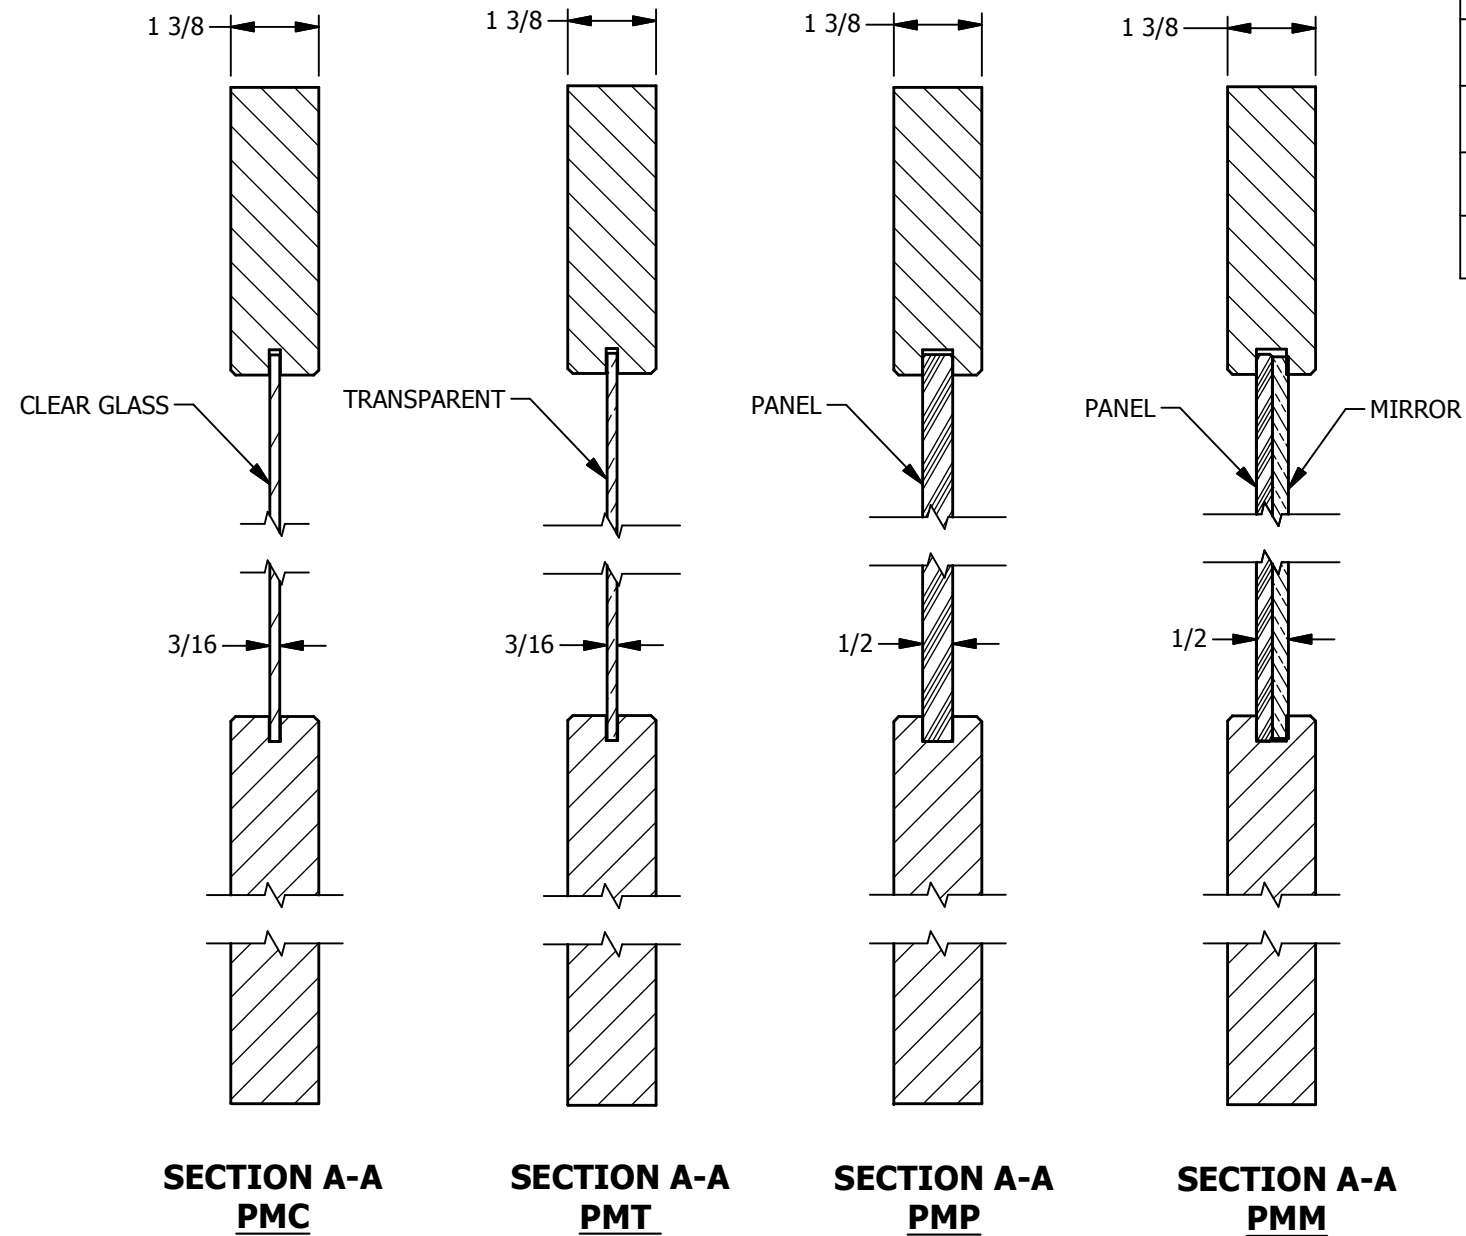

DIMENSION TABLE			
DOOR SIZE	"A"	"B"	"C"
3'-0" X 6'-8"	36"	27"	4 1/2"
2'-8" X 6'-8"	32"	23"	4 1/2"
2'-6" X 6'-8"	30"	21"	4 1/2"
2'-4" X 6'-8"	28"	19"	4 1/2"
2'-0" X 6'-8"	24"	15"	4 1/2"
1'-6" X 6'-8"	18"	9"	4 1/2"