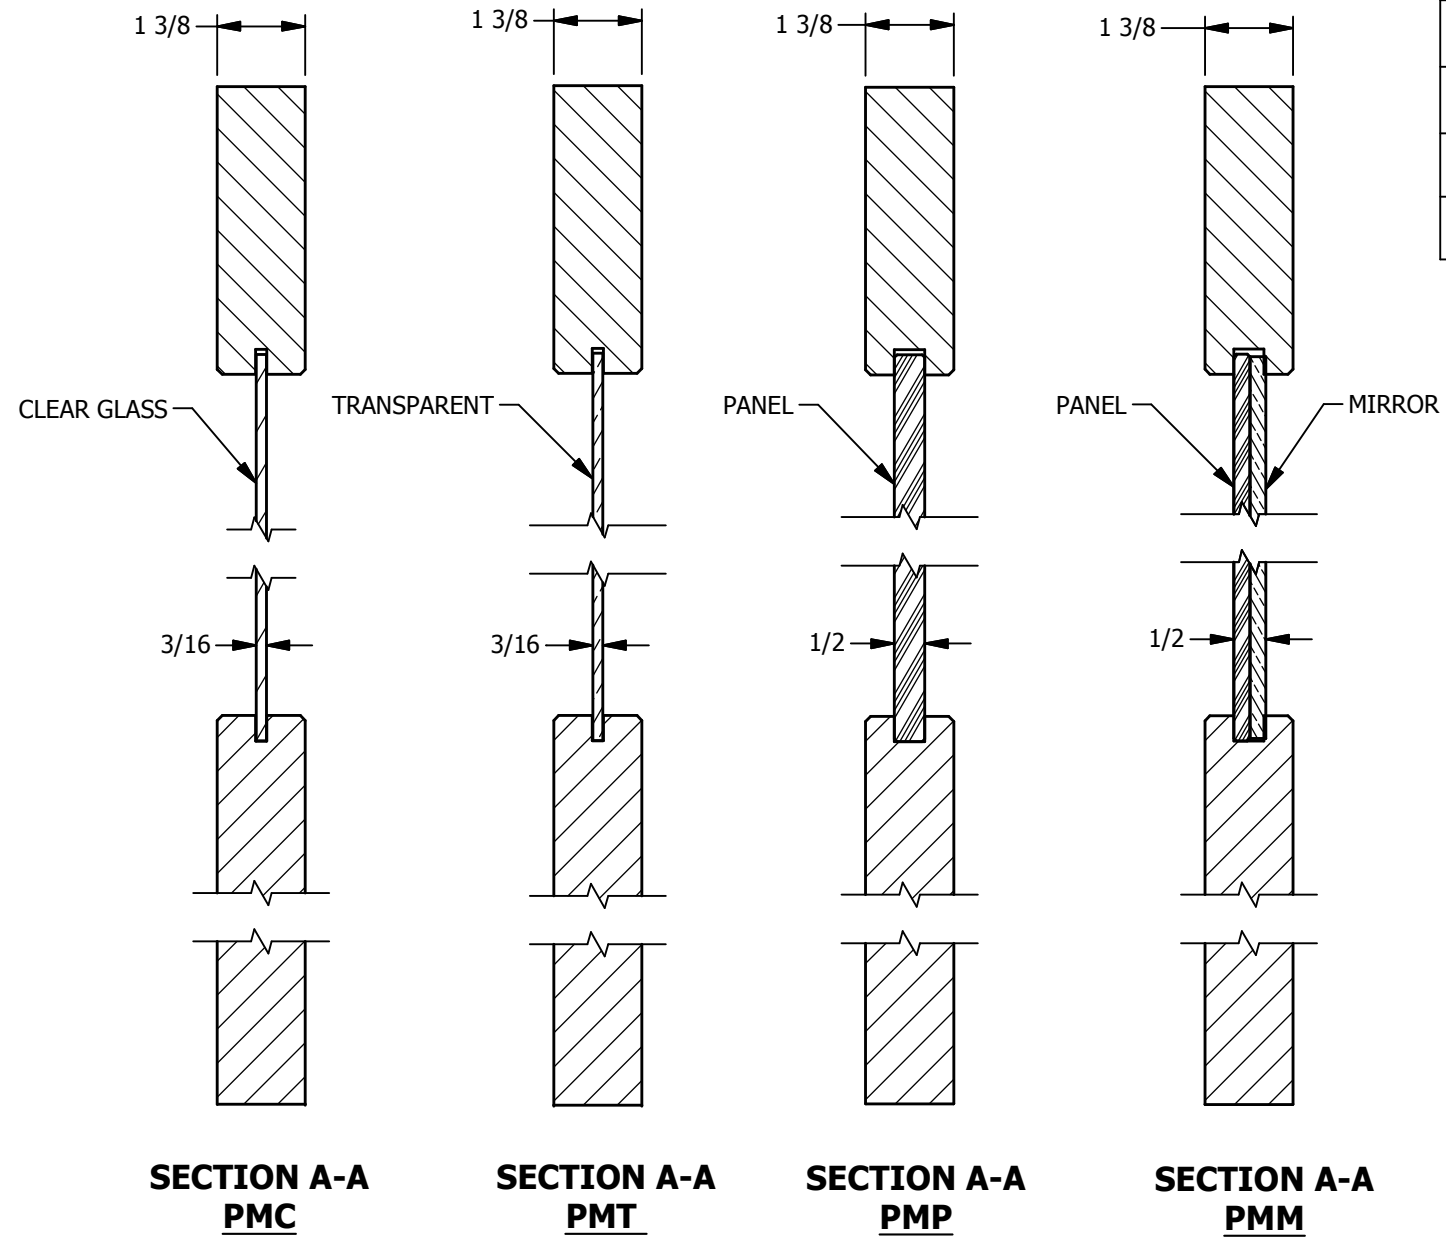

DIMENSION TABLE			
DOOR SIZE	"A"	"B"	"C"
3'-0" X 8'-0"	36"	27"	4 1/2"
2'-8" X 8'-0"	32"	23"	4 1/2"
2'-6" X 8'-0"	30"	21"	4 1/2"
2'-4" X 8'-0"	28"	19"	4 1/2"
2'-0" X 8'-0"	24"	15"	4 1/2"
1'-6" X 8'-0"	18"	9"	4 1/2"

NOTES:
FOR STANDARD MIRRORED MODA DOORS DIVIDING RAILS ONLY APPLIED TO PANEL SIDE OF DOOR.

CREATION DATE: 12/8/2016		3737 Lakeport Blvd. Klamath Falls, OR 97601 Phone: (888) 535-3936 www.jeld-wen.com
REV. DATE:		
TITLE: MODA™ DOOR COLLECTION		
DESCRIPTION: 1031 8'-0" 3'-0", 2'-8", 2'-6", 2'-4", 2'-0", 1'-6"