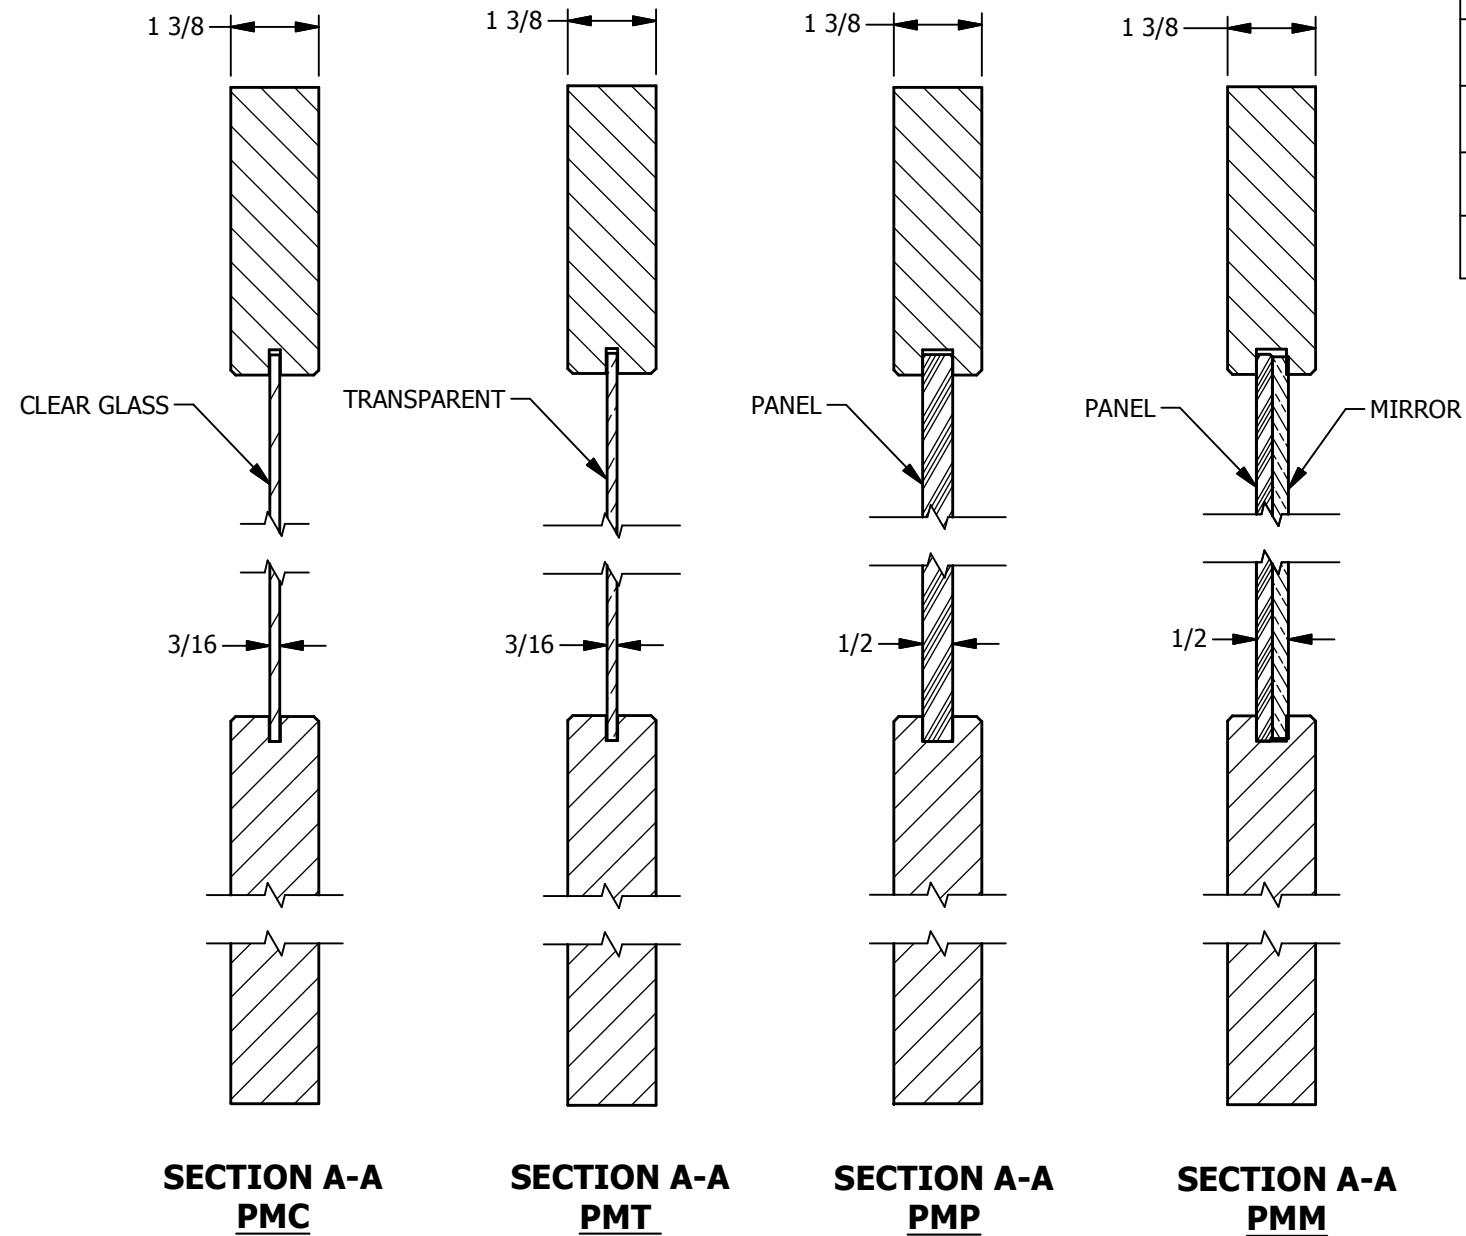

DIMENSION TABLE			
DOOR SIZE	"A"	"B"	"C"
3'-0" X 6'-8"	36"	27"	4 1/2"
2'-8" X 6'-8"	32"	23"	4 1/2"
2'-6" X 6'-8"	30"	21"	4 1/2"
2'-4" X 6'-8"	28"	19"	4 1/2"
2'-0" X 6'-8"	24"	15"	4 1/2"
1'-6" X 6'-8"	18"	9"	4 1/2"

NOTES:
FOR STANDARD MIRRORED MODA DOORS DIVIDING RAILS ONLY APPLIED TO PANEL SIDE OF DOOR.

CREATION DATE: 12/8/2016		3737 Lakeport Blvd. Klamath Falls, OR 97601 Phone: (888) 535-3936 www.jeld-wen.com
REV. DATE:		
TITLE: MODA™ DOOR COLLECTION		
DESCRIPTION: 1055 6'-8" 3'-0", 2'-8", 2'-6", 2'-4", 2'-0", 1'-6"