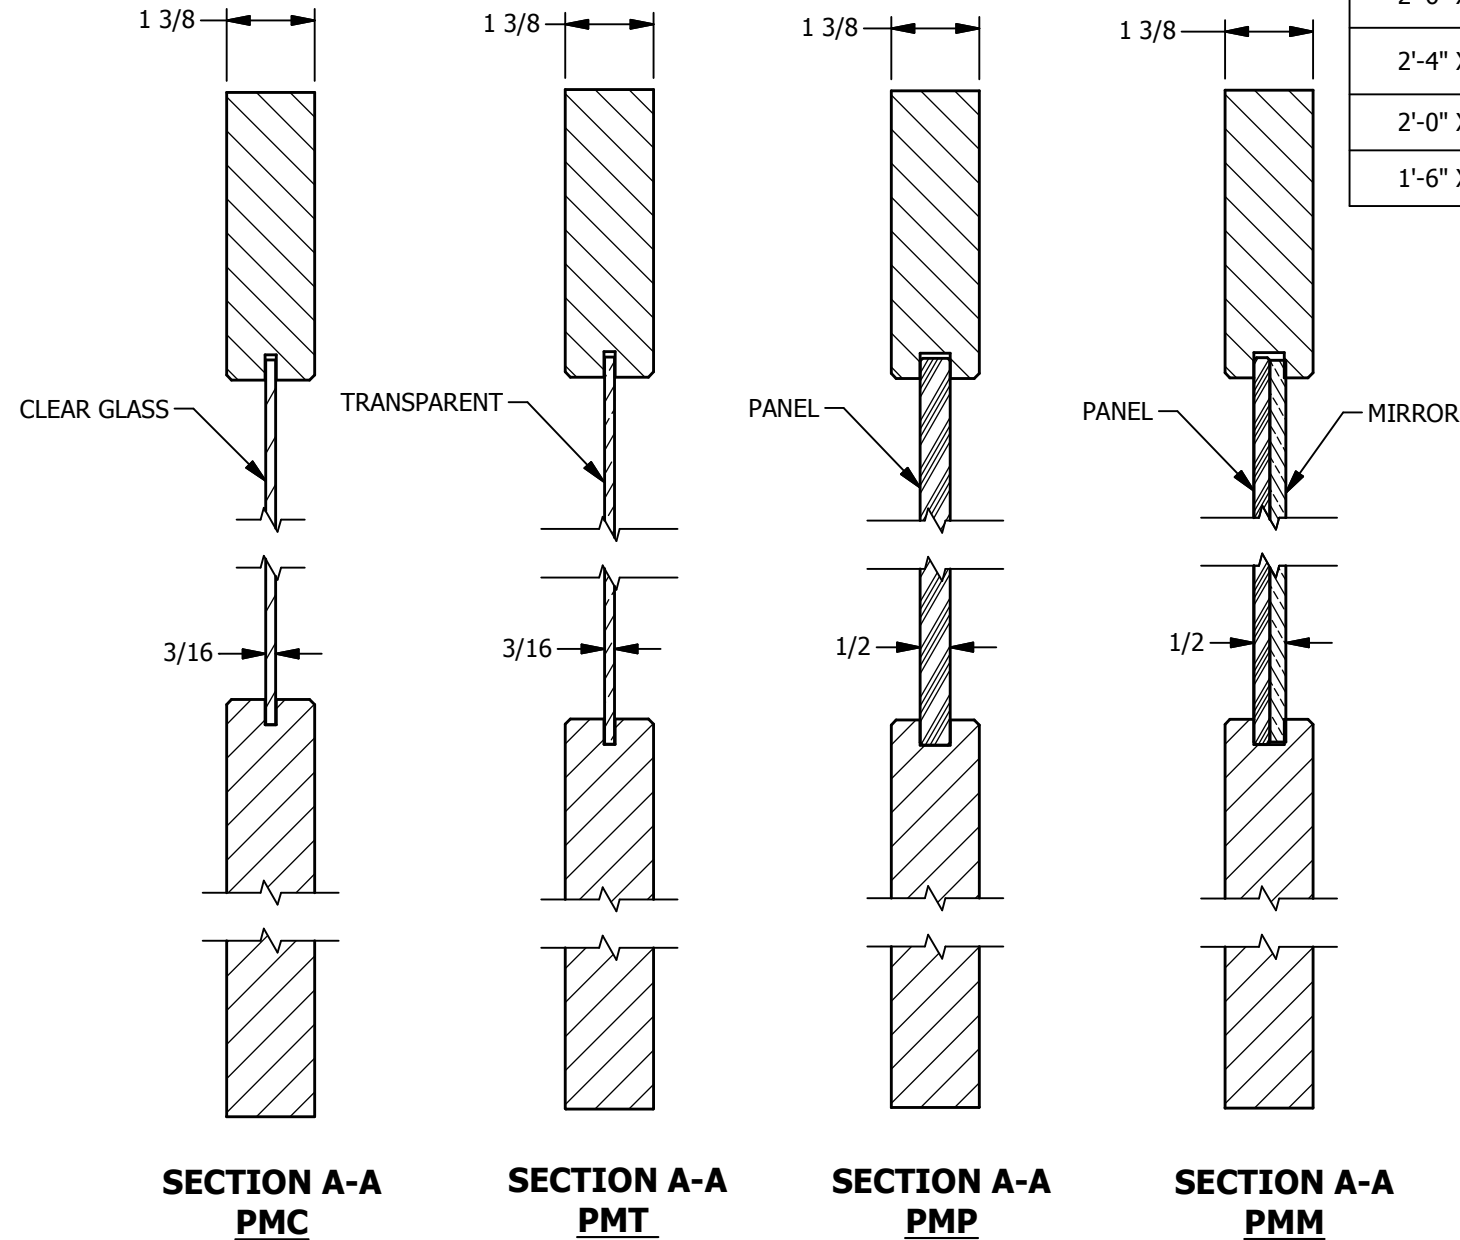

© 2017 JELD-WEN, inc. ALL RIGHTS RESERVED.
 NO DUPLICATION OR DISTRIBUTION PERMITTED.
 JELD-WEN, inc. CONFIDENTIAL AND PROPRIETARY.

DIMENSION TABLE

DOOR SIZE	"A"	"B"	"C"	"D"	"E"
3'-0" X 6'-8"	36"	27"	4 1/2"	3 5/8"	11 11/16"
2'-8" X 6'-8"	32"	23"	4 1/2"	3 5/8"	9 11/16"
2'-6" X 6'-8"	30"	21"	4 1/2"	3 5/8"	8 11/16"
2'-4" X 6'-8"	28"	19"	4 1/2"	3 5/8"	7 11/16"
2'-0" X 6'-8"	24"	15"	4 1/2"	3 5/8"	5 11/16"
1'-6" X 6'-8"	18"	9"	4 1/2"	3 5/8"	2 11/16"