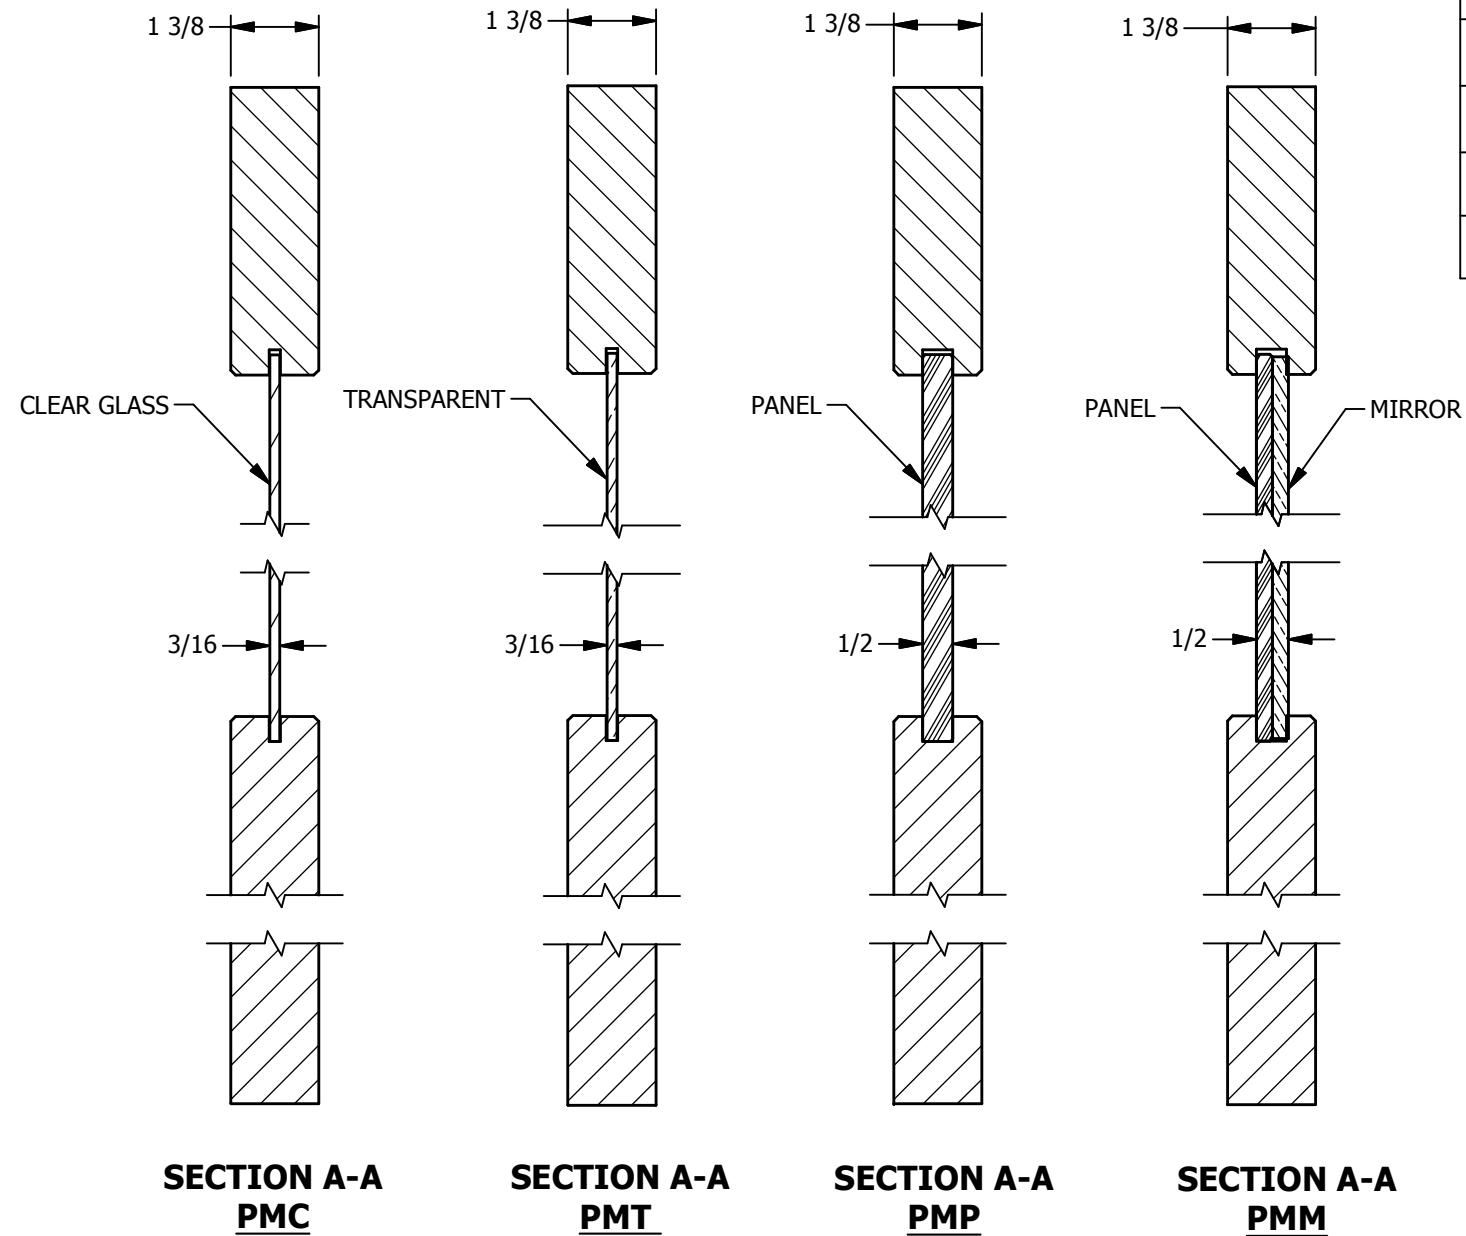

DIMENSION TABLE			
DOOR SIZE	"A"	"B"	"C"
3'-0" X 6'-8"	36"	27"	4 1/2"
2'-8" X 6'-8"	32"	23"	4 1/2"
2'-6" X 6'-8"	30"	21"	4 1/2"
2'-4" X 6'-8"	28"	19"	4 1/2"
2'-0" X 6'-8"	24"	15"	4 1/2"
1'-6" X 6'-8"	18"	9"	4 1/2"

NOTES:
FOR STANDARD MIRRORED MODA DOORS DIVIDING RAILS ONLY APPLIED TO PANEL SIDE OF DOOR.

CREATION DATE: 12/8/2016		3737 Lakeport Blvd. Klamath Falls, OR 97601 Phone: (888) 535-3936 www.jeld-wen.com
REV. DATE:		
TITLE: MODA™ DOOR COLLECTION		
DESCRIPTION: 1035N 6'-8" 3'-0", 2'-8", 2'-6", 2'-4", 2'-0", 1'-6"