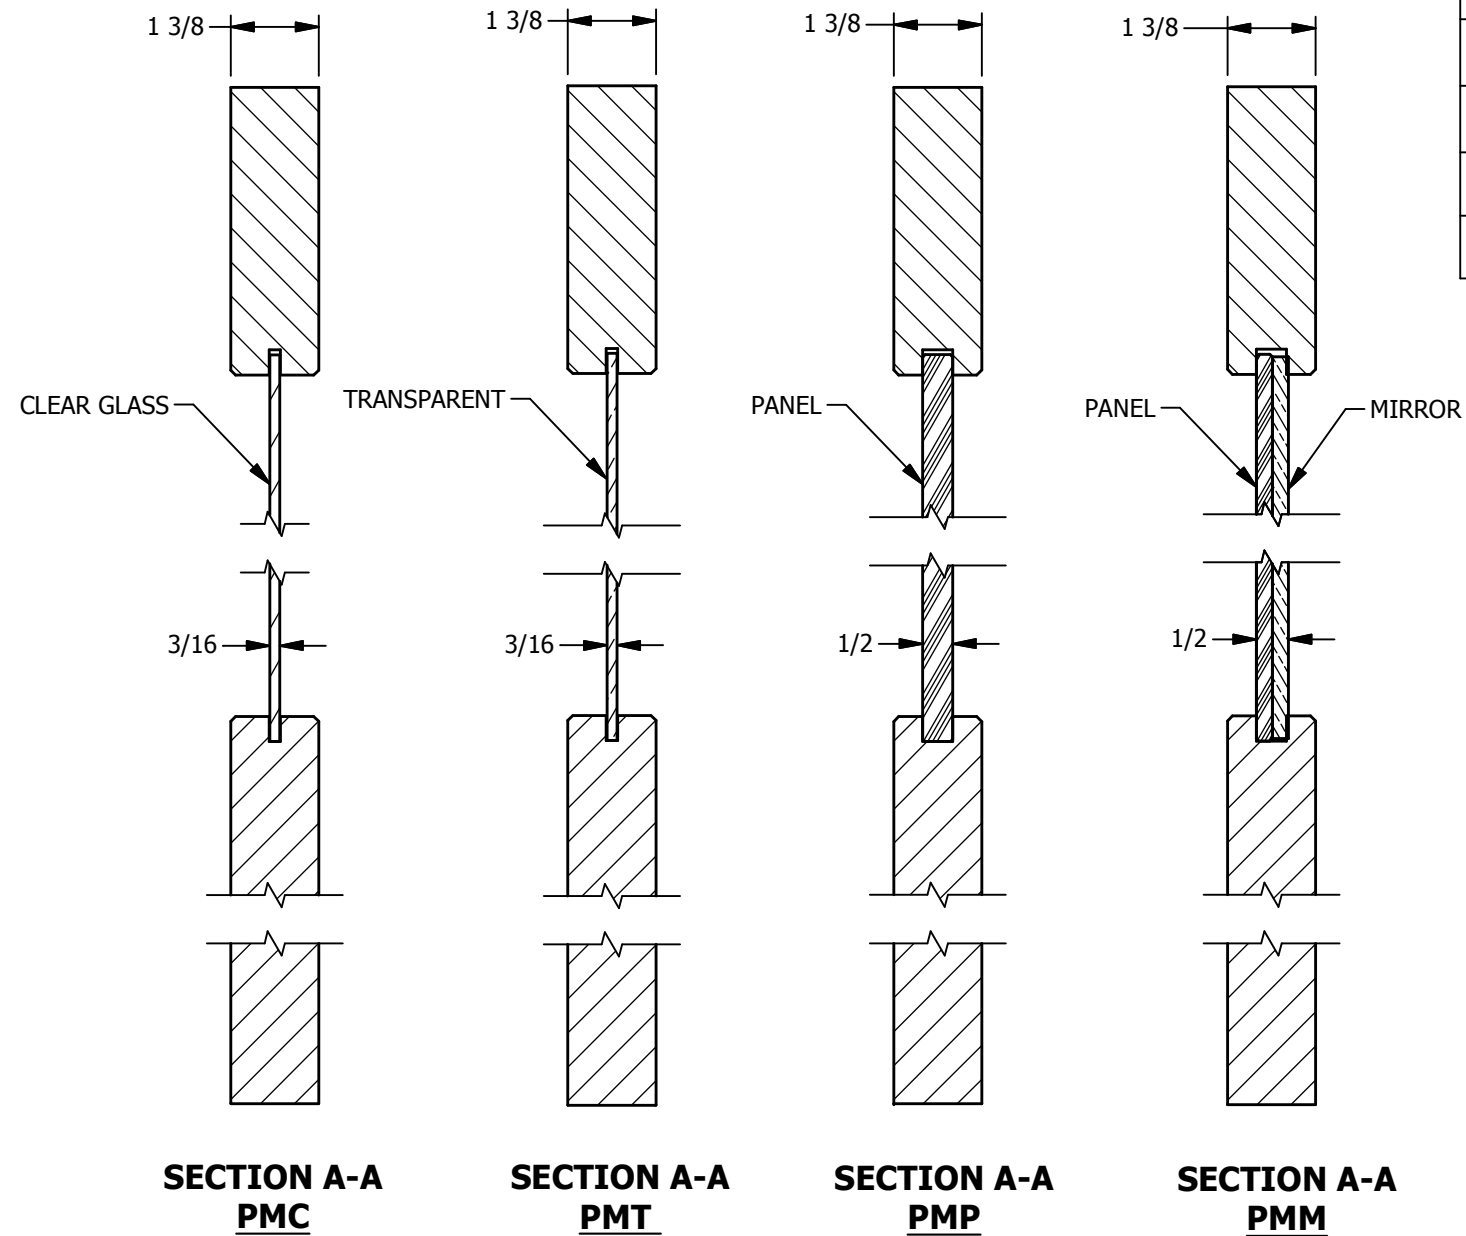

DIMENSION TABLE			
DOOR SIZE	"A"	"B"	"C"
3'-0" X 6'-8"	36"	27"	4 1/2"
2'-8" X 6'-8"	32"	23"	4 1/2"
2'-6" X 6'-8"	30"	21"	4 1/2"
2'-4" X 6'-8"	28"	19"	4 1/2"
2'-0" X 6'-8"	24"	15"	4 1/2"
1'-6" X 6'-8"	18"	9"	4 1/2"

NOTES:
FOR STANDARD MIRRORED MODA DOORS DIVIDING RAILS ONLY APPLIED TO PANEL SIDE OF DOOR.

CREATION DATE: 12/8/2016		3737 Lakeport Blvd. Klamath Falls, OR 97601 Phone: (888) 535-3936 www.jeld-wen.com
REV. DATE:		
TITLE: MODA™ DOOR COLLECTION		
DESCRIPTION: 1071 6'-8" 3'-0", 2'-8", 2'-6", 2'-4", 2'-0", 1'-6"