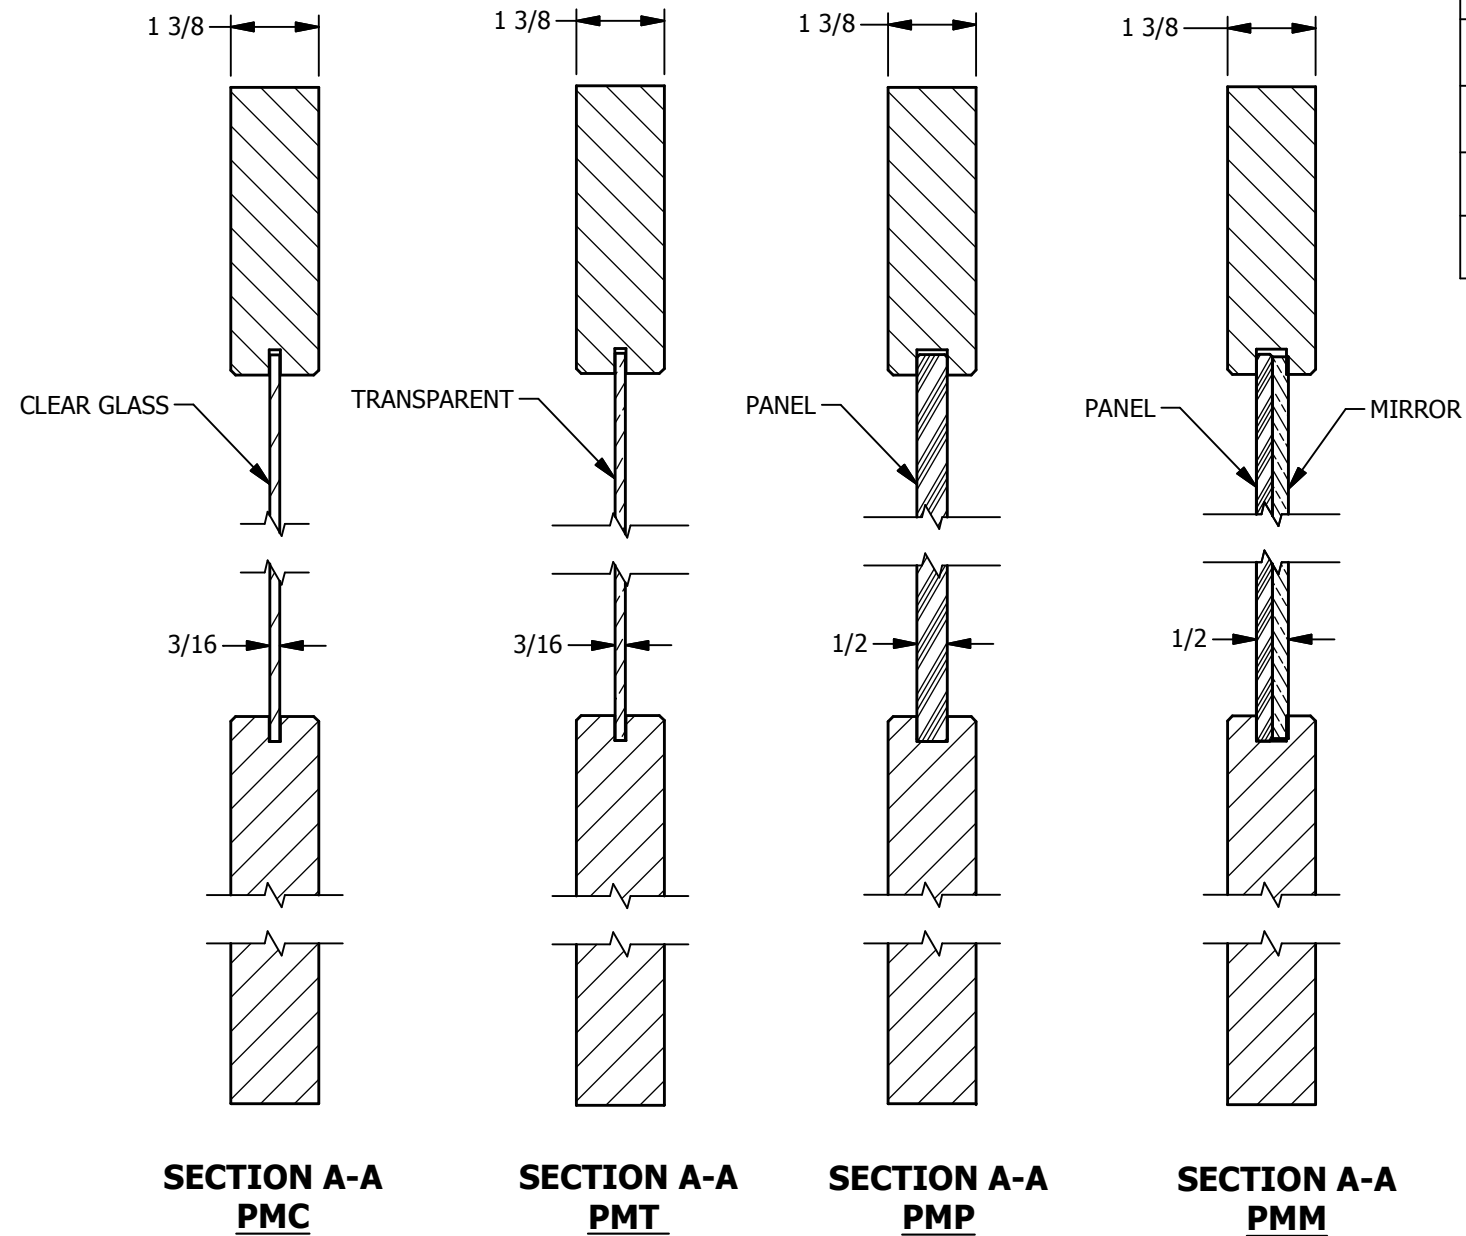

DIMENSION TABLE			
DOOR SIZE	"A"	"B"	"C"
3'-0" X 6'-8"	36"	27"	4 1/2"
2'-8" X 6'-8"	32"	23"	4 1/2"
2'-6" X 6'-8"	30"	21"	4 1/2"
2'-4" X 6'-8"	28"	19"	4 1/2"
2'-0" X 6'-8"	24"	15"	4 1/2"
1'-6" X 6'-8"	18"	9"	4 1/2"