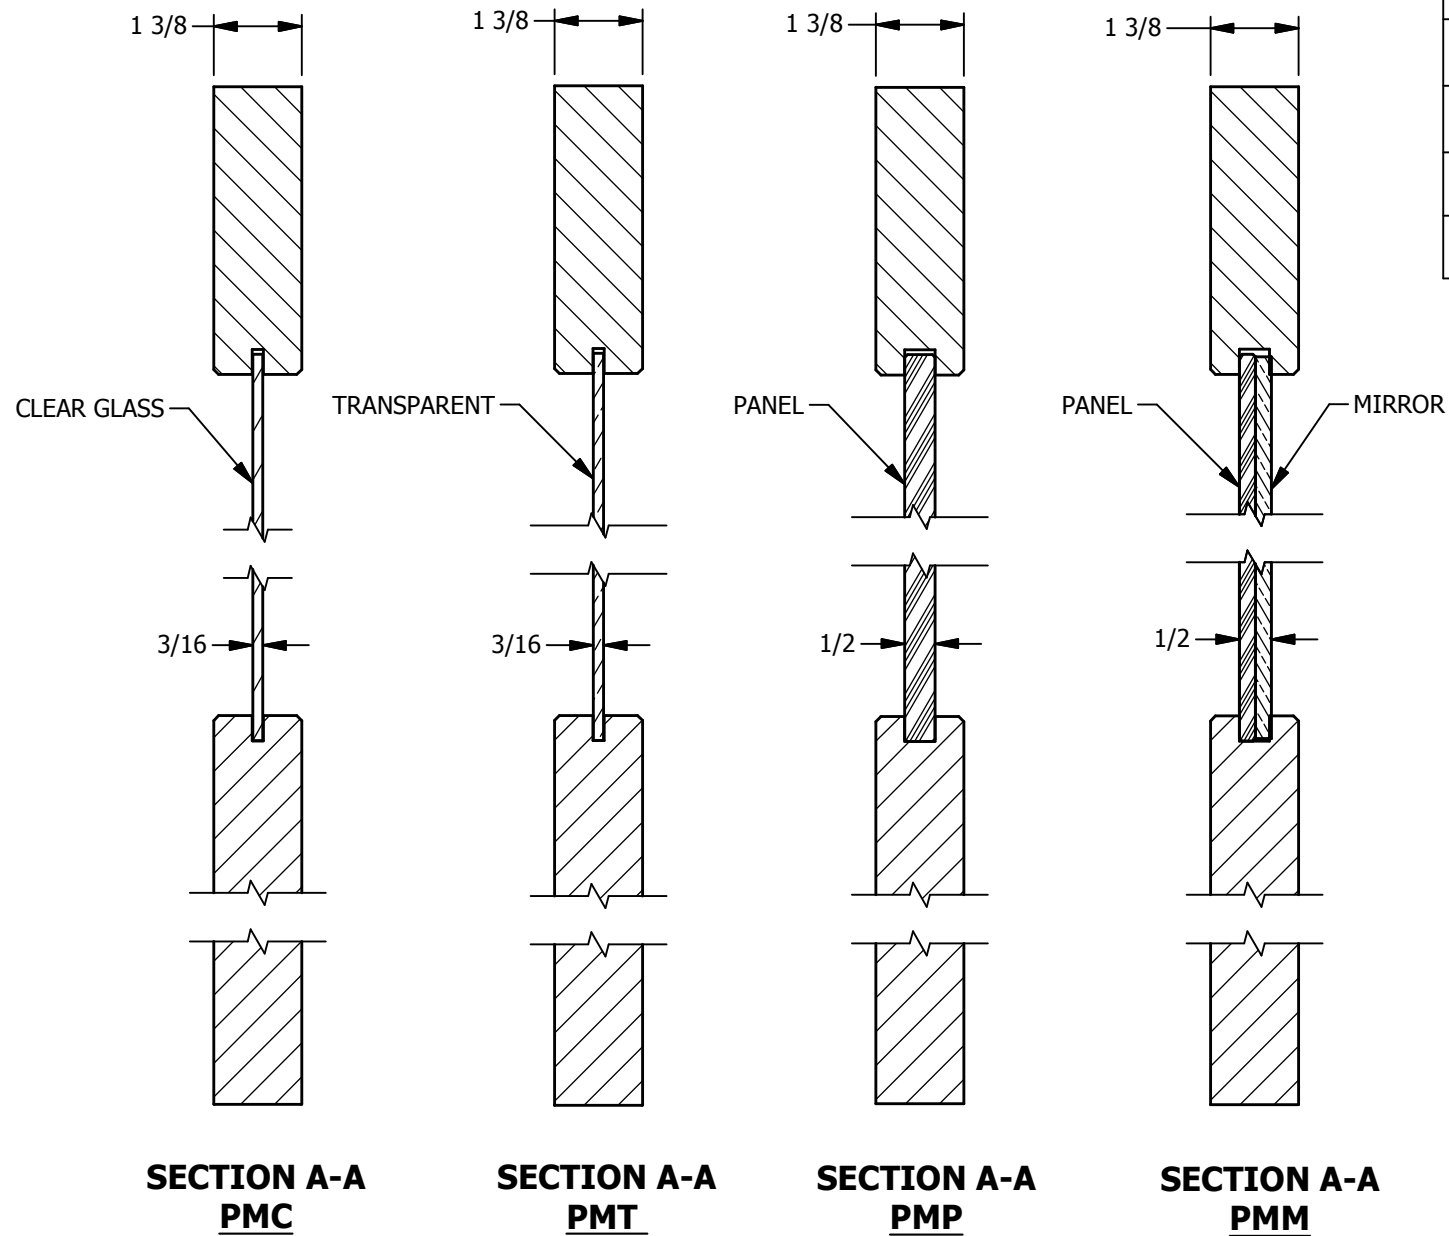

DIMENSION TABLE			
DOOR SIZE	"A"	"B"	"C"
3'-0" X 8'-0"	36"	27"	4 1/2"
2'-8" X 8'-0"	32"	23"	4 1/2"
2'-6" X 8'-0"	30"	21"	4 1/2"
2'-4" X 8'-0"	28"	19"	4 1/2"
2'-0" X 8'-0"	24"	15"	4 1/2"
1'-6" X 8'-0"	18"	9"	4 1/2"

NOTES:
FOR STANDARD MIRRORED MODA DOORS DIVIDING RAILS ONLY APPLIED TO PANEL SIDE OF DOOR.

CREATION DATE: 12/8/2016		3737 Lakeport Blvd. Klamath Falls, OR 97601 Phone: (888) 535-3936 www.jeld-wen.com
REV. DATE:		
TITLE: MODA™ DOOR COLLECTION		
DESCRIPTION: 1055N 8'-0" 3'-0", 2'-8", 2'-6", 2'-4", 2'-0", 1'-6"