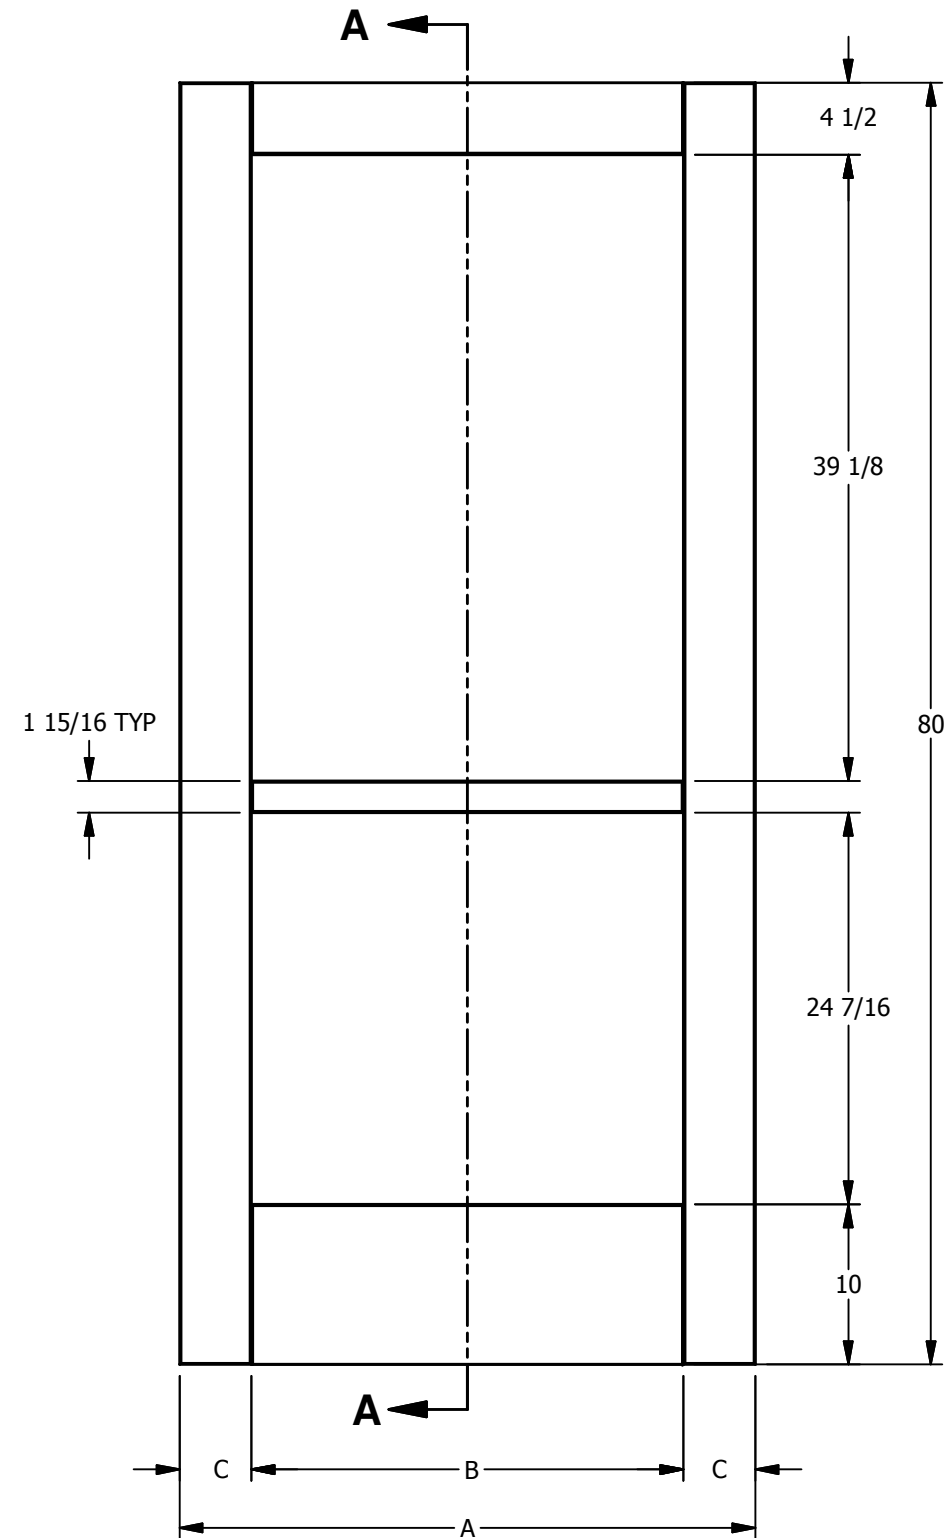

DIMENSION TABLE			
DOOR SIZE	"A"	"B"	"C"
3'-0" X 6'-8"	36"	27"	4 1/2"
2'-8" X 6'-8"	32"	23"	4 1/2"
2'-6" X 6'-8"	30"	21"	4 1/2"
2'-4" X 6'-8"	28"	19"	4 1/2"
2'-0" X 6'-8"	24"	15"	4 1/2"
1'-6" X 6'-8"	18"	9"	4 1/2"

NOTES:
FOR STANDARD MIRRORED MODA DOORS DIVIDING RAILS ONLY APPLIED TO PANEL SIDE OF DOOR.

CREATION DATE: 12/8/2016		3737 Lakeport Blvd. Klamath Falls, OR 97601 Phone: (888) 535-3936 www.jeld-wen.com
REV. DATE:		
TITLE: MODA™ DOOR COLLECTION		
DESCRIPTION: 1023N 6'-8" 3'-0", 2'-8", 2'-6", 2'-4", 2'-0", 1'-6"