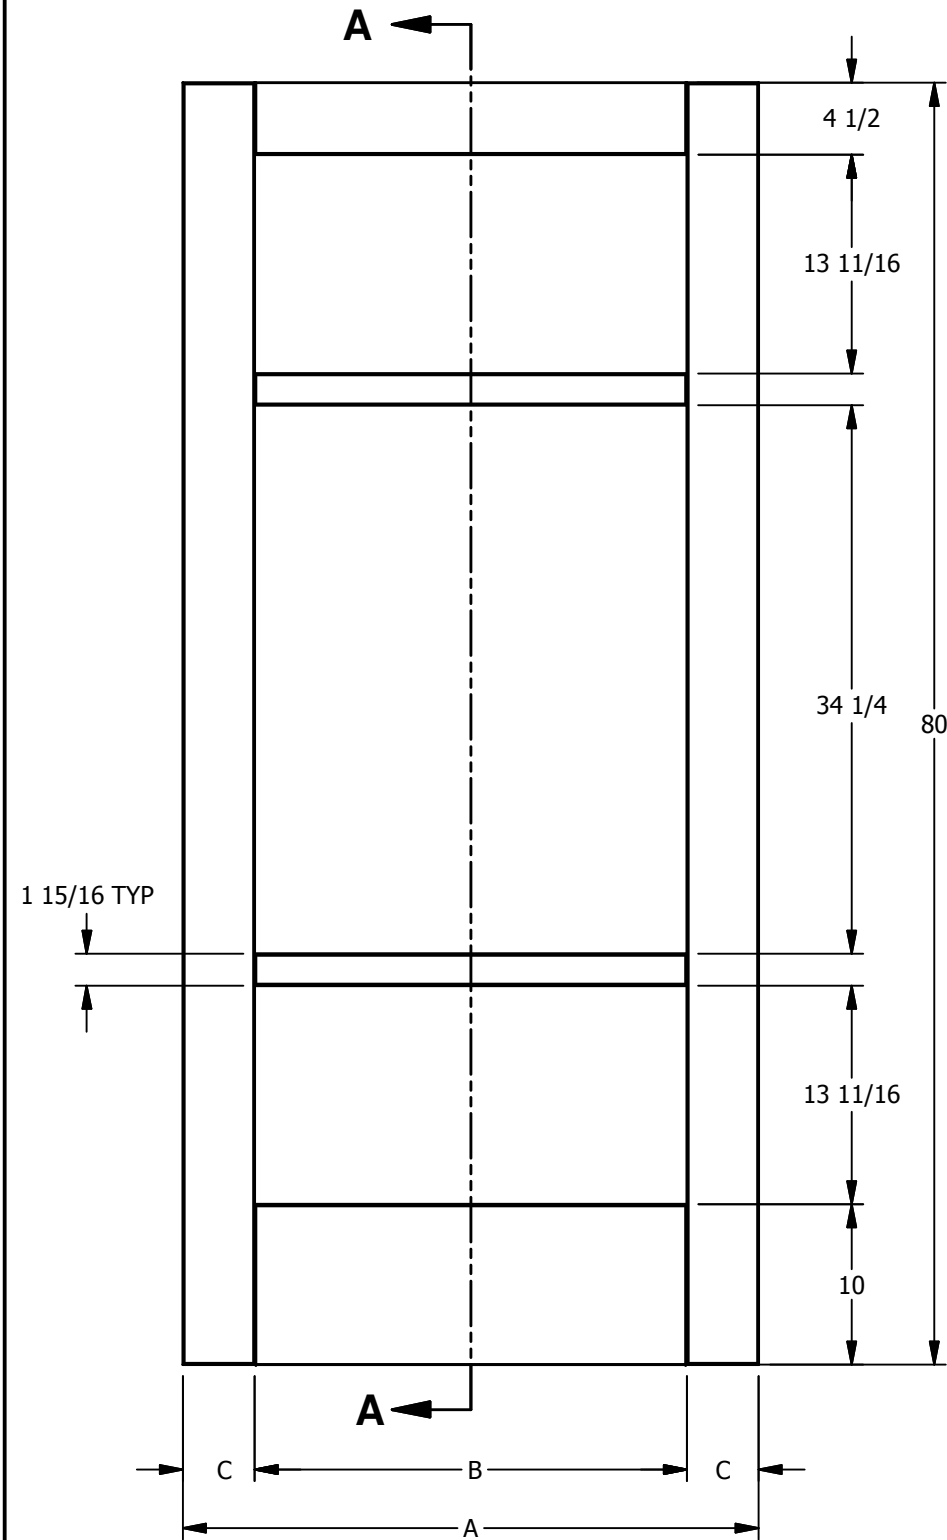

DIMENSION TABLE			
DOOR SIZE	"A"	"B"	"C"
3'-0" X 6'-8"	36"	27"	4 1/2"
2'-8" X 6'-8"	32"	23"	4 1/2"
2'-6" X 6'-8"	30"	21"	4 1/2"
2'-4" X 6'-8"	28"	19"	4 1/2"
2'-0" X 6'-8"	24"	15"	4 1/2"
1'-6" X 6'-8"	18"	9"	4 1/2"

NOTES:
FOR STANDARD MIRRORED MODA DOORS DIVIDING RAILS ONLY APPLIED TO PANEL SIDE OF DOOR.

CREATION DATE: 12/8/2016		3737 Lakeport Blvd. Klamath Falls, OR 97601 Phone: (888) 535-3936 www.jeld-wen.com
REV. DATE:		
TITLE: MODA™ DOOR COLLECTION		
DESCRIPTION: 1031N 6'-8" 3'-0", 2'-8", 2'-6", 2'-4", 2'-0", 1'-6"