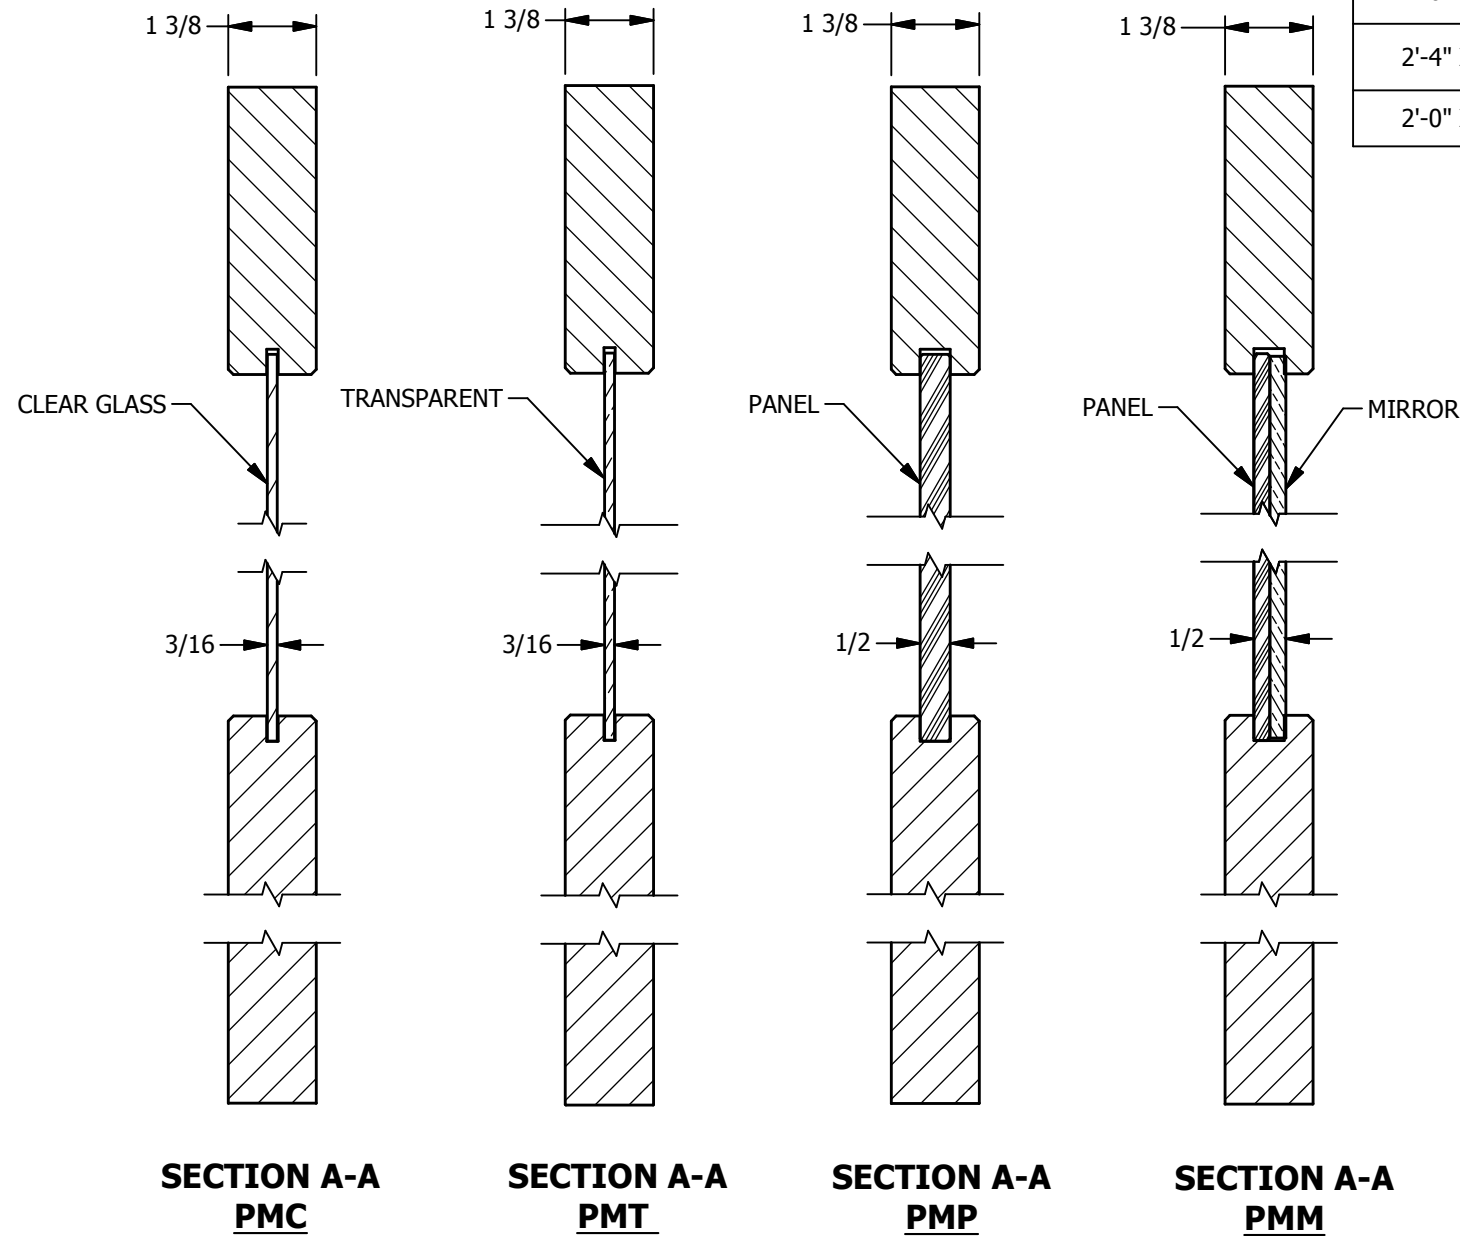

DIMENSION TABLE

DOOR SIZE	"A"	"B"	"C"	"D"	"E"
3'-0" X 6'-8"	36"	27"	4 1/2"	12 1/2"	3 5/8"
2'-8" X 6'-8"	32"	23"	4 1/2"	8 1/2"	3 5/8"
2'-6" X 6'-8"	30"	21"	4 1/2"	6 1/2"	3 5/8"
2'-4" X 6'-8"	28"	19"	4 1/2"	4 1/2"	3 5/8"
2'-0" X 6'-8"	24"	15"	4 1/2"	3 3/4"	2"

NOTES:
FOR STANDARD MIRRORED MODA DOORS DIVIDING RAILS ONLY APPLIED TO PANEL SIDE OF DOOR.

CREATION DATE: 12/8/2016		3737 Lakeport Blvd. Klamath Falls, OR 97601 Phone: (888) 535-3936 www.jeld-wen.com
REV. DATE:		
TITLE: MODA™ DOOR COLLECTION		
DESCRIPTION: 1036 6'-8" 3'-0", 2'-8", 2'-6", 2'-4", 2'-0"