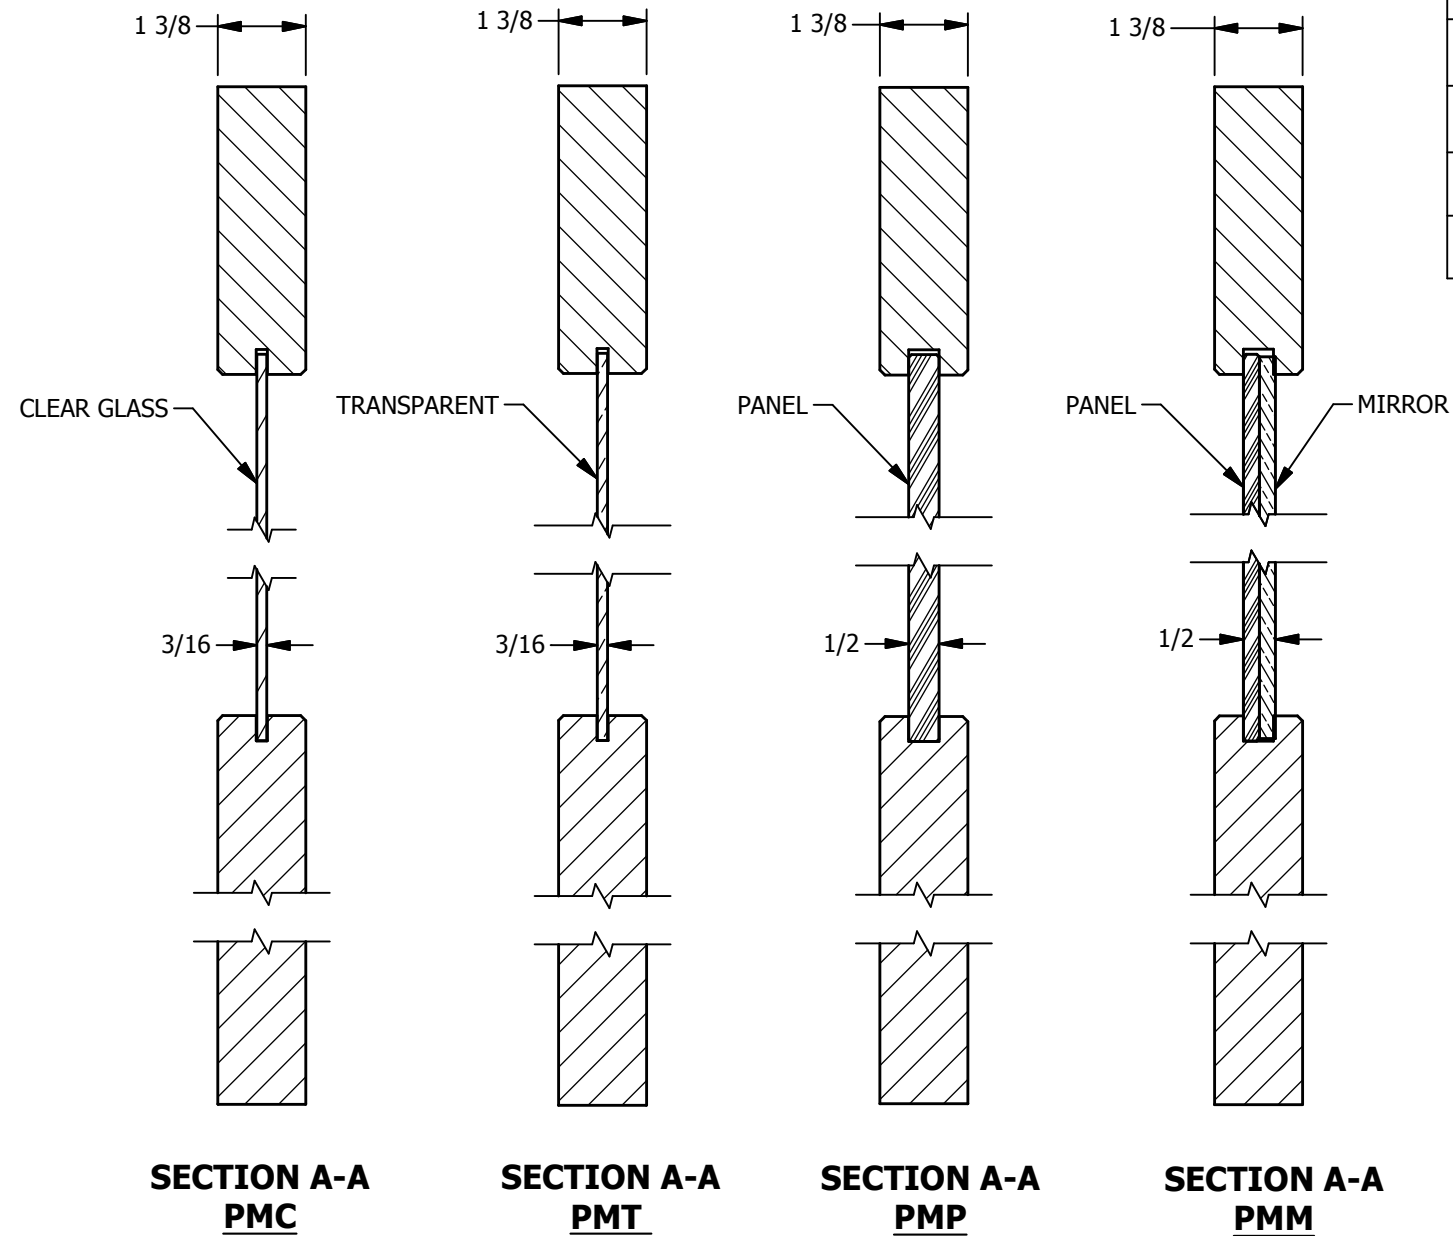

DIMENSION TABLE			
DOOR SIZE	"A"	"B"	"C"
3'-0" X 8'-0"	36"	27"	4 1/2"
2'-8" X 8'-0"	32"	23"	4 1/2"
2'-6" X 8'-0"	30"	21"	4 1/2"
2'-4" X 8'-0"	28"	19"	4 1/2"
2'-0" X 8'-0"	24"	15"	4 1/2"
1'-6" X 8'-0"	18"	9"	4 1/2"

NOTES:
FOR STANDARD MIRRORED MODA DOORS DIVIDING RAILS ONLY APPLIED TO PANEL SIDE OF DOOR.

CREATION DATE: 12/8/2016		3737 Lakeport Blvd. Klamath Falls, OR 97601 Phone: (888) 535-3936 www.jeld-wen.com
REV. DATE:		
TITLE: MODA™ DOOR COLLECTION		
DESCRIPTION: 1044 8'-0" 3'-0", 2'-8", 2'-6", 2'-4", 2'-0", 1'-6"