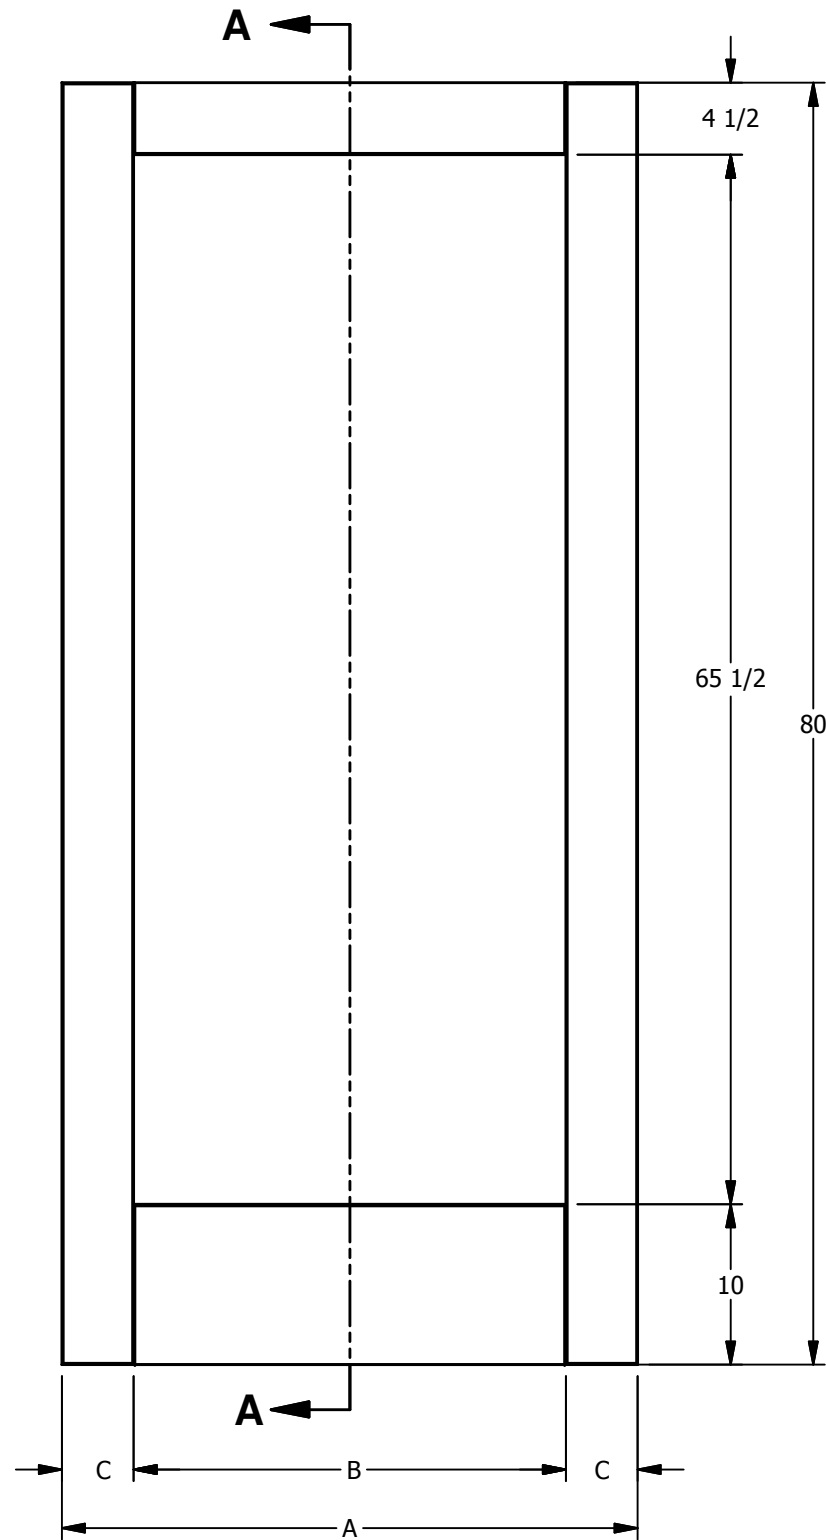

DIMENSION TABLE			
DOOR SIZE	"A"	"B"	"C"
3'-0" X 6'-8"	36"	27"	4 1/2"
2'-8" X 6'-8"	32"	23"	4 1/2"
2'-6" X 6'-8"	30"	21"	4 1/2"
2'-4" X 6'-8"	28"	19"	4 1/2"
2'-0" X 6'-8"	24"	15"	4 1/2"
1'-6" X 6'-8"	18"	9"	4 1/2"