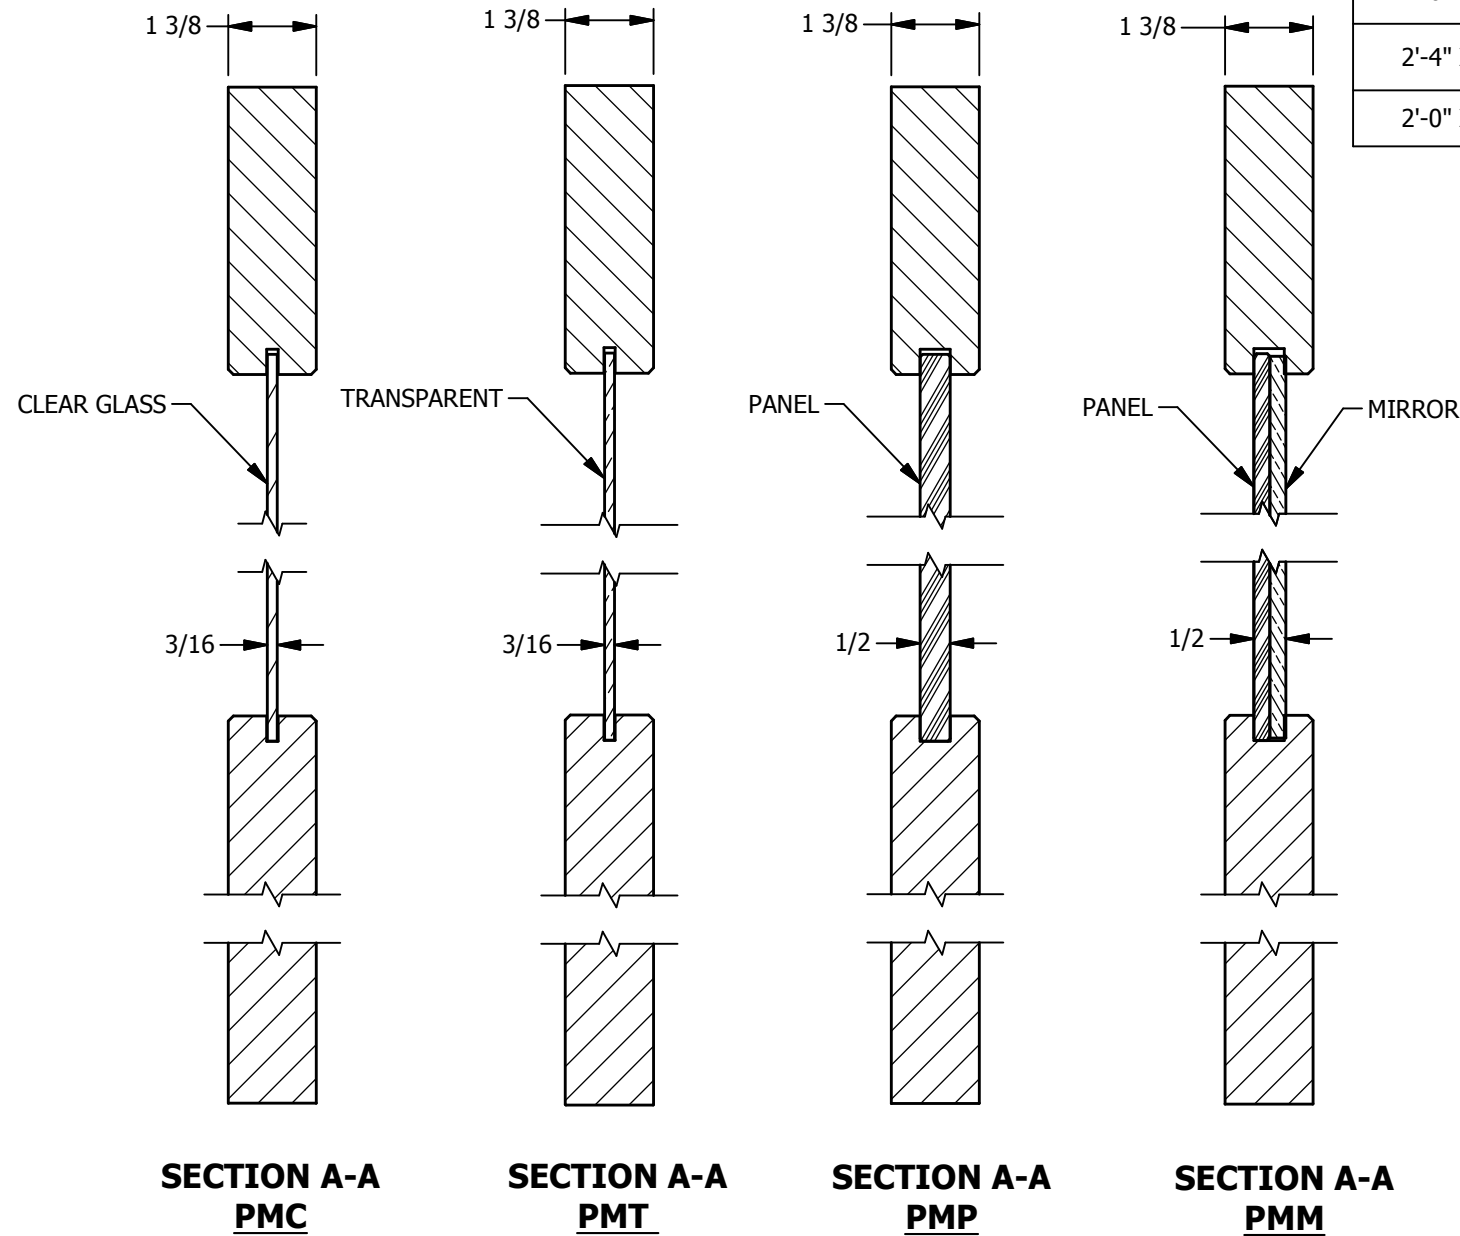

DIMENSION TABLE

DOOR SIZE	"A"	"B"	"C"	"D"	"E"
3'-0" X 6'-8"	36"	27"	4 1/2"	15 7/8"	3 5/8"
2'-8" X 6'-8"	32"	23"	4 1/2"	11 7/8"	3 5/8"
2'-6" X 6'-8"	30"	21"	4 1/2"	9 7/8"	3 5/8"
2'-4" X 6'-8"	28"	19"	4 1/2"	7 7/8"	3 5/8"
2'-0" X 6'-8"	24"	15"	4 1/2"	3 7/8"	3 5/8"

NOTES:
FOR STANDARD MIRRORED MODA DOORS DIVIDING RAILS ONLY APPLIED TO PANEL SIDE OF DOOR.

CREATION DATE: 12/8/2016		3737 Lakeport Blvd. Klamath Falls, OR 97601 Phone: (888) 535-3936 www.jeld-wen.com
REV. DATE:		
TITLE: MODA™ DOOR COLLECTION		
DESCRIPTION: 1036N 6'-8" 3'-0", 2'-8", 2'-6", 2'-4", 2'-0"