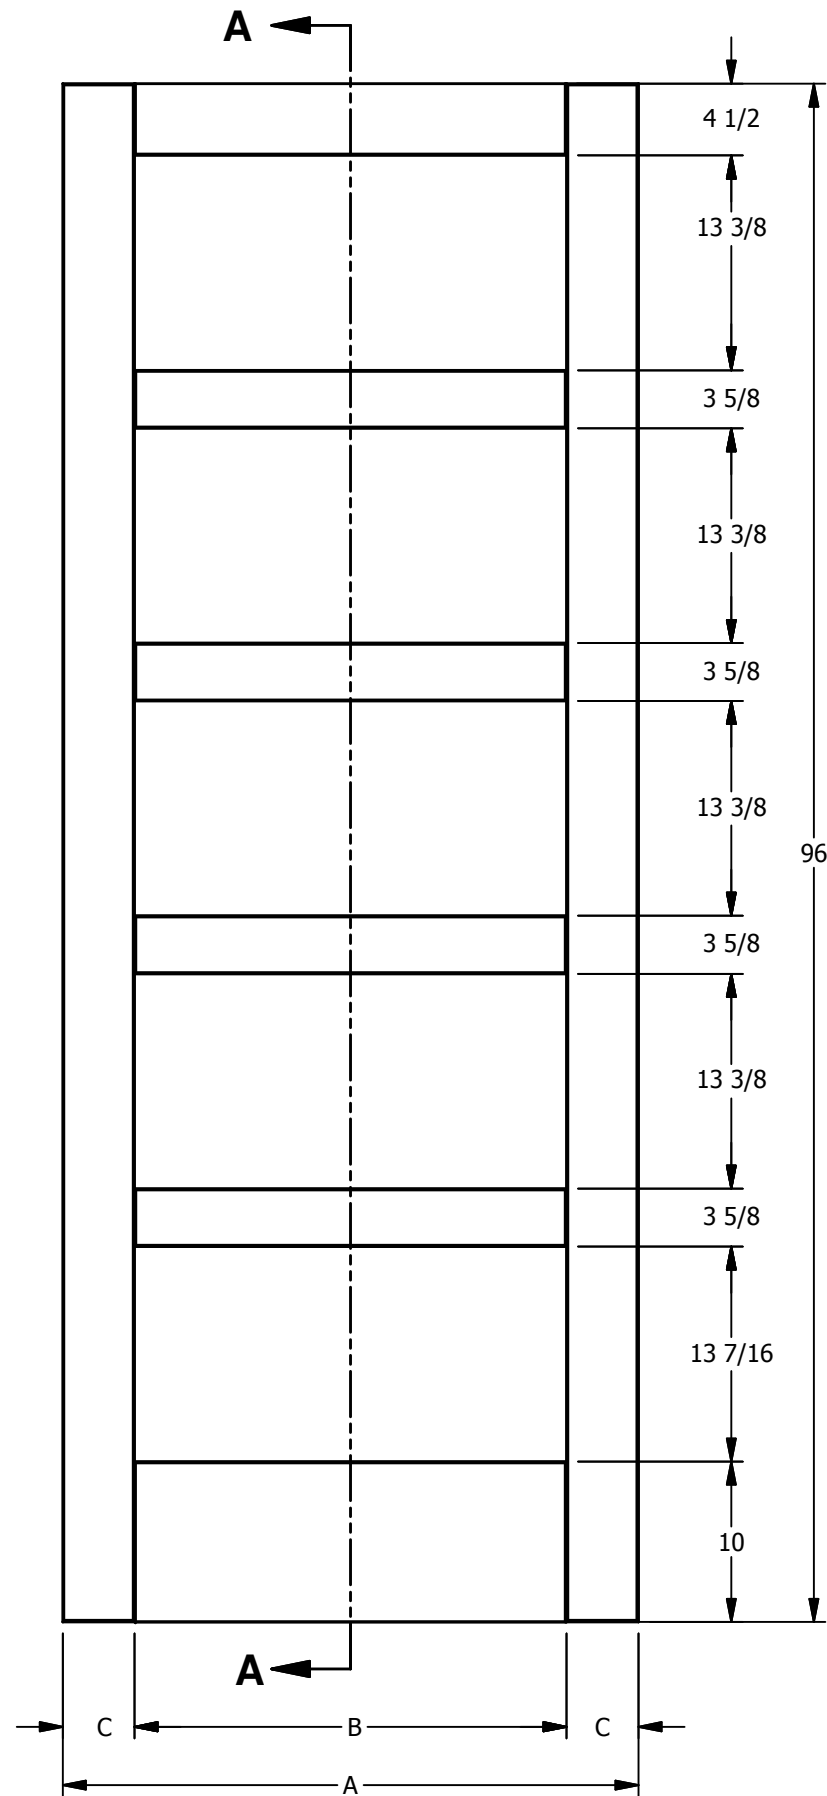

DIMENSION TABLE			
DOOR SIZE	"A"	"B"	"C"
3'-0" X 8'-0"	36"	27"	4 1/2"
2'-8" X 8'-0"	32"	23"	4 1/2"
2'-6" X 8'-0"	30"	21"	4 1/2"
2'-4" X 8'-0"	28"	19"	4 1/2"
2'-0" X 8'-0"	24"	15"	4 1/2"
1'-6" X 8'-0"	18"	9"	4 1/2"

NOTES:
FOR STANDARD MIRRORED MODA DOORS DIVIDING RAILS ONLY APPLIED TO PANEL SIDE OF DOOR.

CREATION DATE: 12/8/2016		3737 Lakeport Blvd. Klamath Falls, OR 97601 Phone: (888) 535-3936 www.jeld-wen.com
REV. DATE:		
TITLE: MODA™ DOOR COLLECTION		
DESCRIPTION: 1055 8'-0" 3'-0", 2'-8", 2'-6", 2'-4", 2'-0", 1'-6"