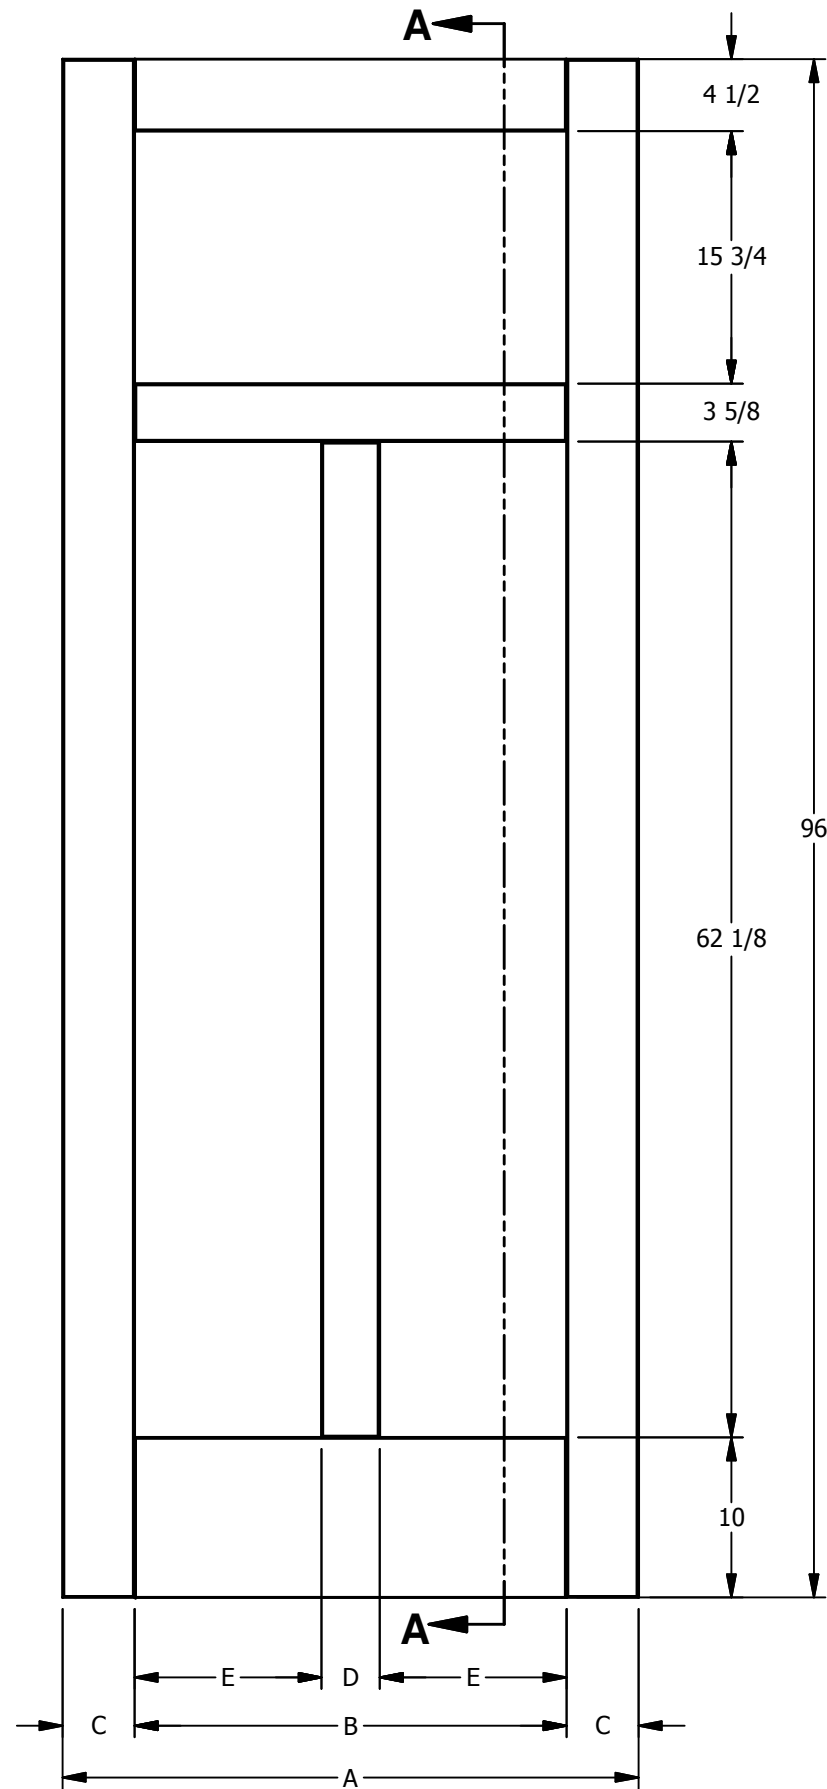

**SECTION A-A
PMC**

**SECTION A-A
PMT**

**SECTION A-A
PMP**

**SECTION A-A
PMM**

DIMENSION TABLE

DOOR SIZE	"A"	"B"	"C"	"D"	"E"
3'-0" X 8'-0"	36"	27"	4 1/2"	3 5/8"	11 11/16"
2'-8" X 8'-0"	32"	23"	4 1/2"	3 5/8"	9 11/16"
2'-6" X 8'-0"	30"	21"	4 1/2"	3 5/8"	8 11/16"
2'-4" X 8'-0"	28"	19"	4 1/2"	3 5/8"	7 11/16"
2'-0" X 8'-0"	24"	15"	4 1/2"	3 5/8"	5 11/16"
1'-6" X 8'-0"	18"	9"	4 1/2"	3 5/8"	2 11/16"

NOTES:
FOR STANDARD MIRRORED MODA DOORS DIVIDING RAILS ONLY APPLIED TO PANEL SIDE OF DOOR.

CREATION DATE: 12/8/2016		3737 Lakeport Blvd. Klamath Falls, OR 97601 Phone: (888) 535-3936 www.jeld-wen.com
REV. DATE:		
TITLE: MODA™ DOOR COLLECTION		
DESCRIPTION: 1033 8'-0" 3'-0", 2'-8", 2'-6", 2'-4", 2'-0", 1'-6"