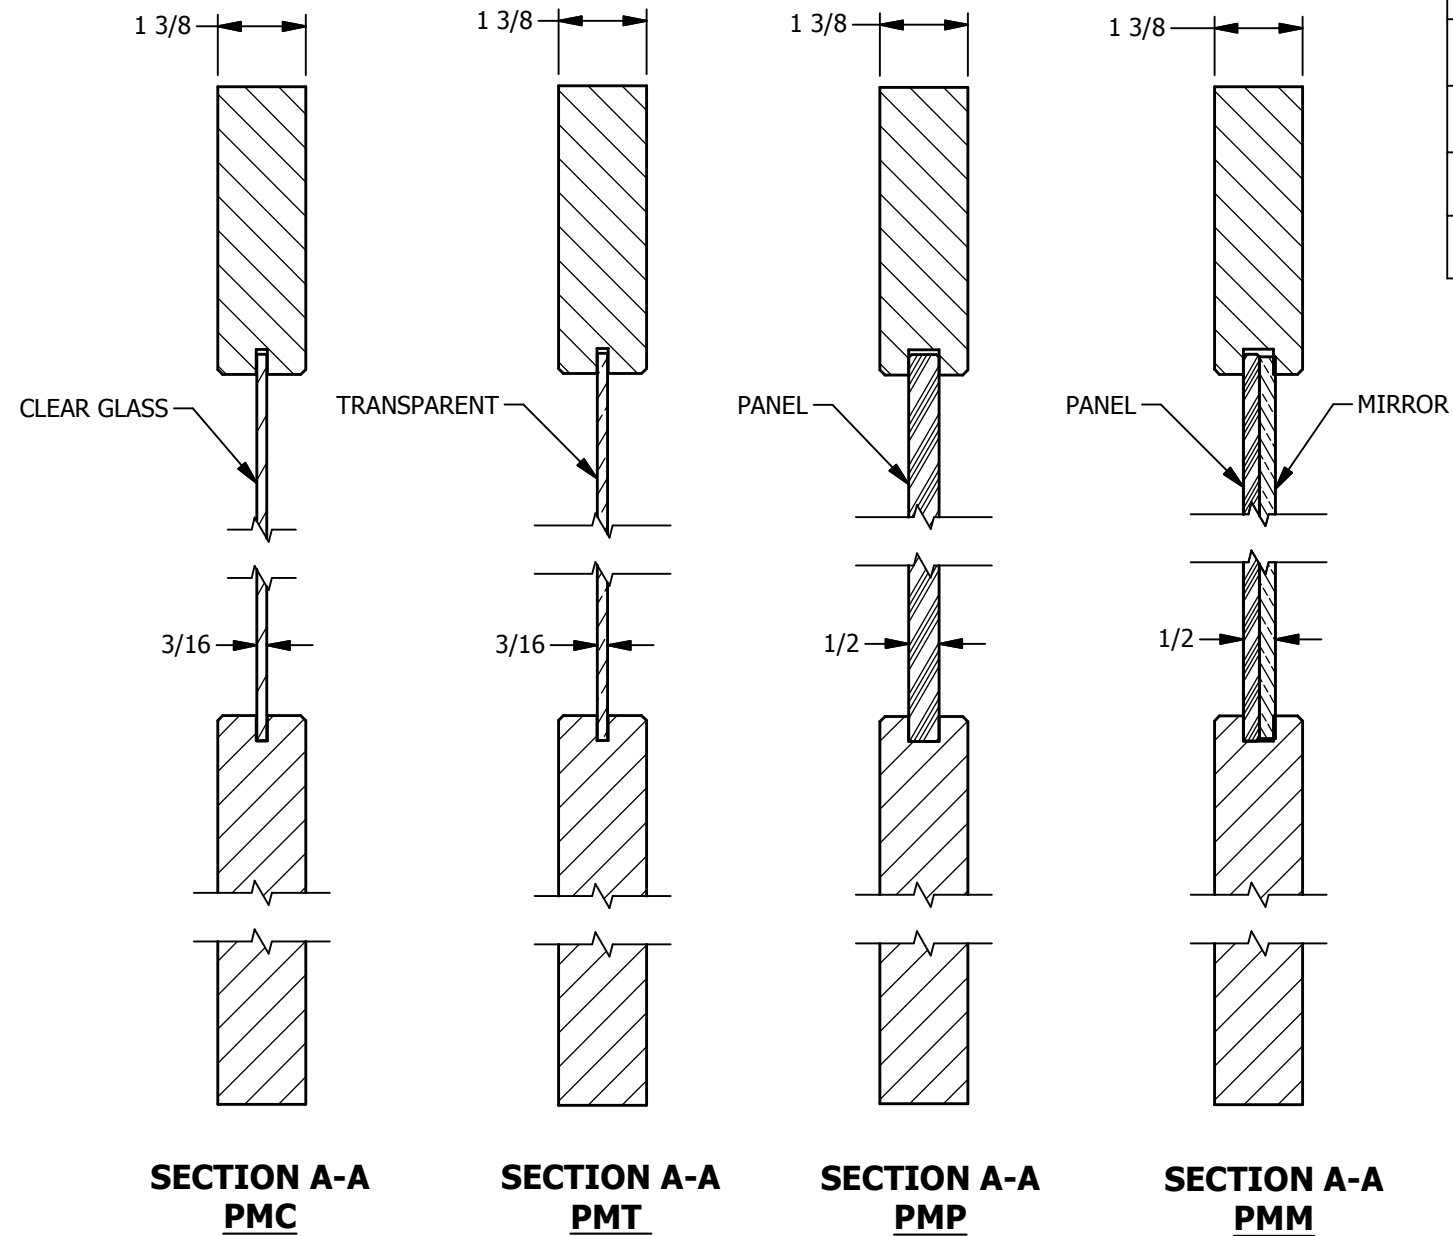

DIMENSION TABLE			
DOOR SIZE	"A"	"B"	"C"
3'-0" X 8'-0"	36"	27"	4 1/2"
2'-8" X 8'-0"	32"	23"	4 1/2"
2'-6" X 8'-0"	30"	21"	4 1/2"
2'-4" X 8'-0"	28"	19"	4 1/2"
2'-0" X 8'-0"	24"	15"	4 1/2"
1'-6" X 8'-0"	18"	9"	4 1/2"

NOTES:
FOR STANDARD MIRRORED MODA DOORS DIVIDING RAILS ONLY APPLIED TO PANEL SIDE OF DOOR.

CREATION DATE: 12/8/2016		3737 Lakeport Blvd. Klamath Falls, OR 97601 Phone: (888) 535-3936 www.jeld-wen.com
REV. DATE:		
TITLE: MODA™ DOOR COLLECTION		
DESCRIPTION: 1035N 8'-0" 3'-0", 2'-8", 2'-6", 2'-4", 2'-0", 1'-6"