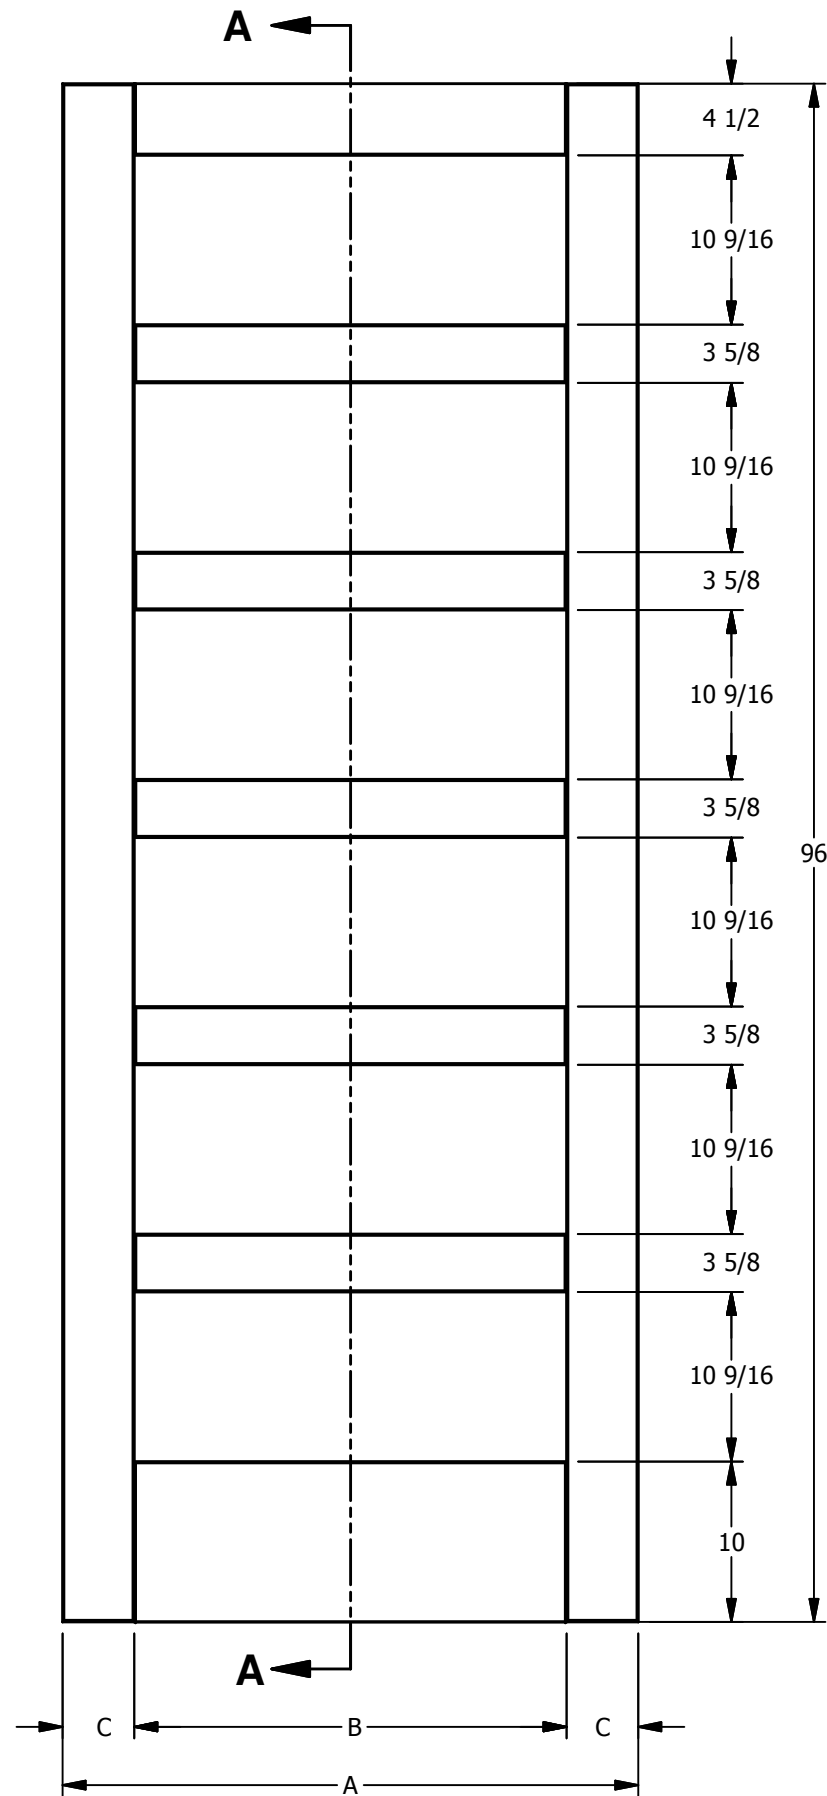

DIMENSION TABLE			
DOOR SIZE	"A"	"B"	"C"
3'-0" X 8'-0"	36"	27"	4 1/2"
2'-8" X 8'-0"	32"	23"	4 1/2"
2'-6" X 8'-0"	30"	21"	4 1/2"
2'-4" X 8'-0"	28"	19"	4 1/2"
2'-0" X 8'-0"	24"	15"	4 1/2"
1'-6" X 8'-0"	18"	9"	4 1/2"

**SECTION A-A
PMC**