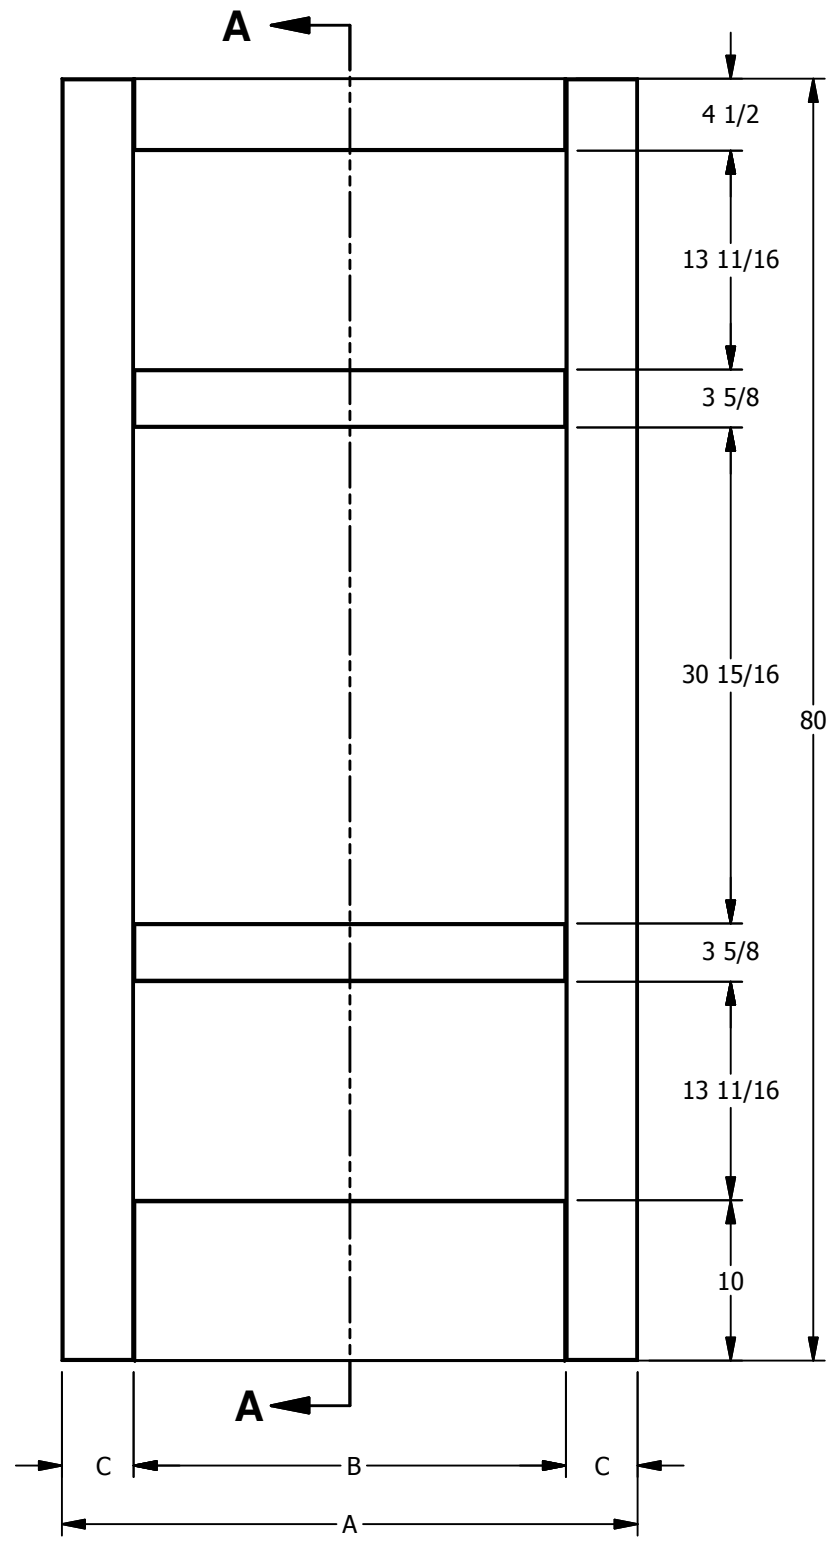

DIMENSION TABLE			
DOOR SIZE	"A"	"B"	"C"
3'-0" X 6'-8"	36"	27"	4 1/2"
2'-8" X 6'-8"	32"	23"	4 1/2"
2'-6" X 6'-8"	30"	21"	4 1/2"
2'-4" X 6'-8"	28"	19"	4 1/2"
2'-0" X 6'-8"	24"	15"	4 1/2"
1'-6" X 6'-8"	18"	9"	4 1/2"