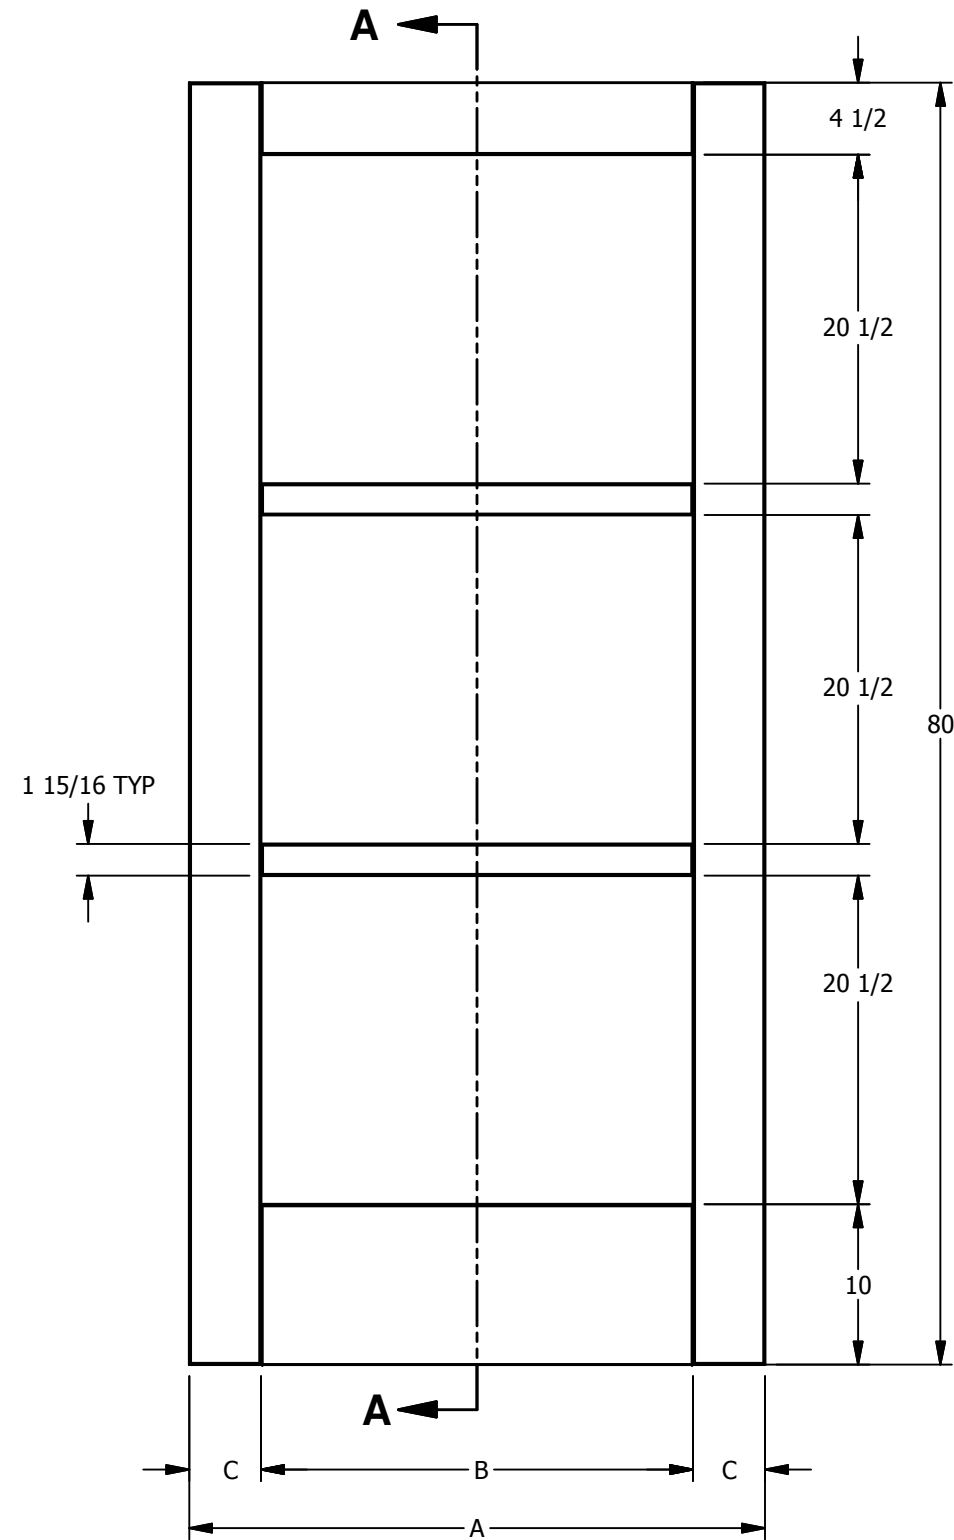

DIMENSION TABLE			
DOOR SIZE	"A"	"B"	"C"
3'-0" X 6'-8"	36"	27"	4 1/2"
2'-8" X 6'-8"	32"	23"	4 1/2"
2'-6" X 6'-8"	30"	21"	4 1/2"
2'-4" X 6'-8"	28"	19"	4 1/2"
2'-0" X 6'-8"	24"	15"	4 1/2"
1'-6" X 6'-8"	18"	9"	4 1/2"

NOTES:
FOR STANDARD MIRRORED MODA DOORS DIVIDING RAILS ONLY APPLIED TO PANEL SIDE OF DOOR.

CREATION DATE: 12/8/2016		3737 Lakeport Blvd. Klamath Falls, OR 97601 Phone: (888) 535-3936 www.jeld-wen.com
REV. DATE:		
TITLE: MODA™ DOOR COLLECTION		
DESCRIPTION: 1035N 6'-8" 3'-0", 2'-8", 2'-6", 2'-4", 2'-0", 1'-6"