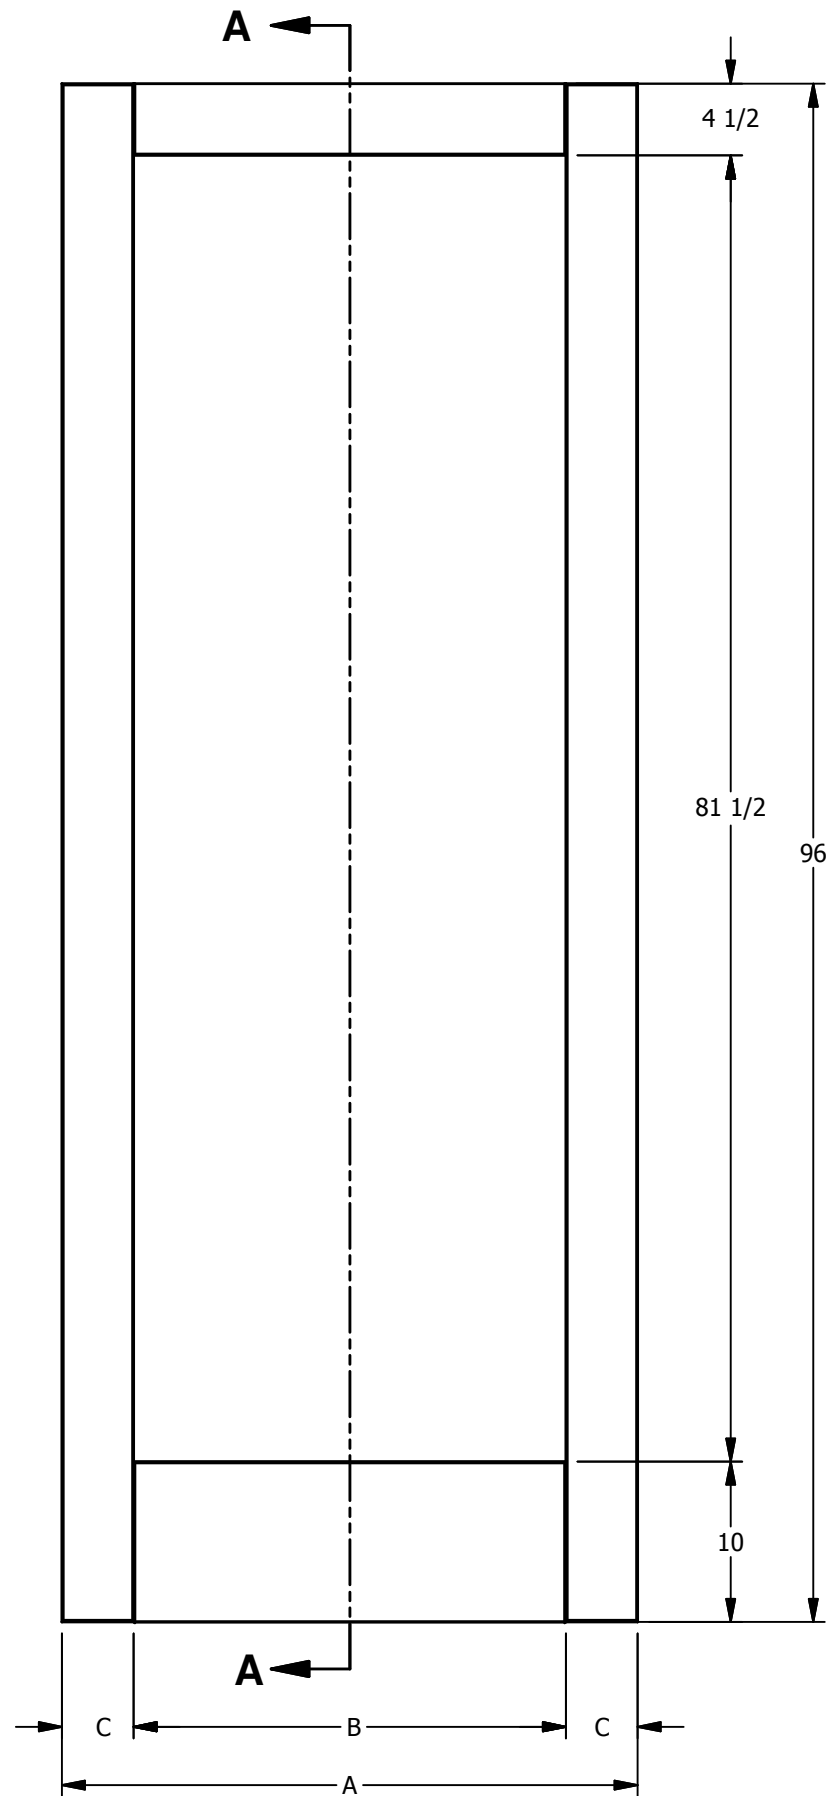

© 2017 JELD-WEN, inc. ALL RIGHTS RESERVED.
NO DUPLICATION OR DISTRIBUTION PERMITTED.
JELD-WEN, inc. CONFIDENTIAL AND PROPRIETARY.

DIMENSION TABLE			
DOOR SIZE	"A"	"B"	"C"
3'-0" X 8'-0"	36"	27"	4 1/2"
2'-8" X 8'-0"	32"	23"	4 1/2"
2'-6" X 8'-0"	30"	21"	4 1/2"
2'-4" X 8'-0"	28"	19"	4 1/2"
2'-0" X 8'-0"	24"	15"	4 1/2"
1'-6" X 8'-0"	18"	9"	4 1/2"

CREATION DATE: 12/8/2016		3737 Lakeport Blvd. Klamath Falls, OR 97601 Phone: (888) 535-3936 www.jeld-wen.com
REV. DATE:		
TITLE: MODA™ DOOR COLLECTION		
DESCRIPTION: 1011 8'-0" 3'-0", 2'-8", 2'-6", 2'-4", 2'-0", 1'-6"