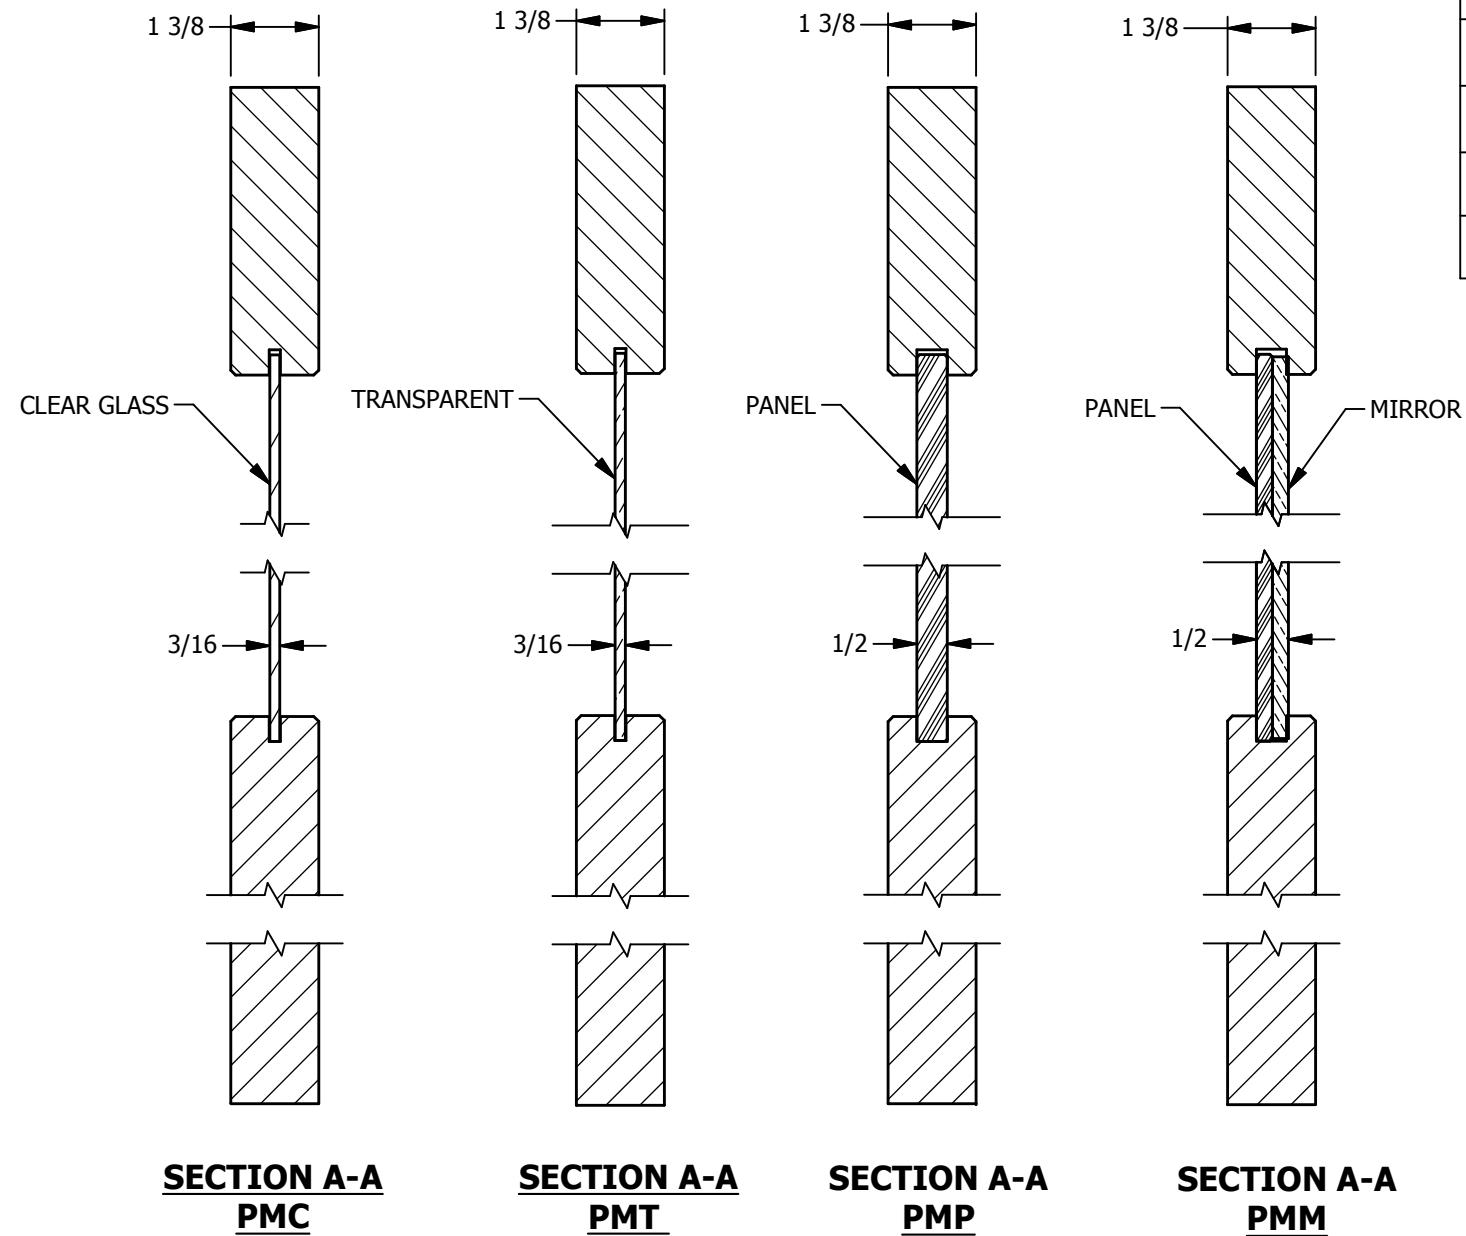

DIMENSION TABLE			
DOOR SIZE	"A"	"B"	"C"
3'-0" X 6'-8"	36"	27"	4 1/2"
2'-8" X 6'-8"	32"	23"	4 1/2"
2'-6" X 6'-8"	30"	21"	4 1/2"
2'-4" X 6'-8"	28"	19"	4 1/2"
2'-0" X 6'-8"	24"	15"	4 1/2"
1'-6" X 6'-8"	18"	9"	4 1/2"

NOTES:
FOR STANDARD MIRRORED MODA DOORS DIVIDING RAILS ONLY APPLIED TO PANEL SIDE OF DOOR.

CREATION DATE: 12/8/2016		3737 Lakeport Blvd. Klamath Falls, OR 97601 Phone: (888) 535-3936 www.jeld-wen.com
REV. DATE:		
TITLE: MODA™ DOOR COLLECTION		
DESCRIPTION: 1023N 6'-8" 3'-0", 2'-8", 2'-6", 2'-4", 2'-0", 1'-6"