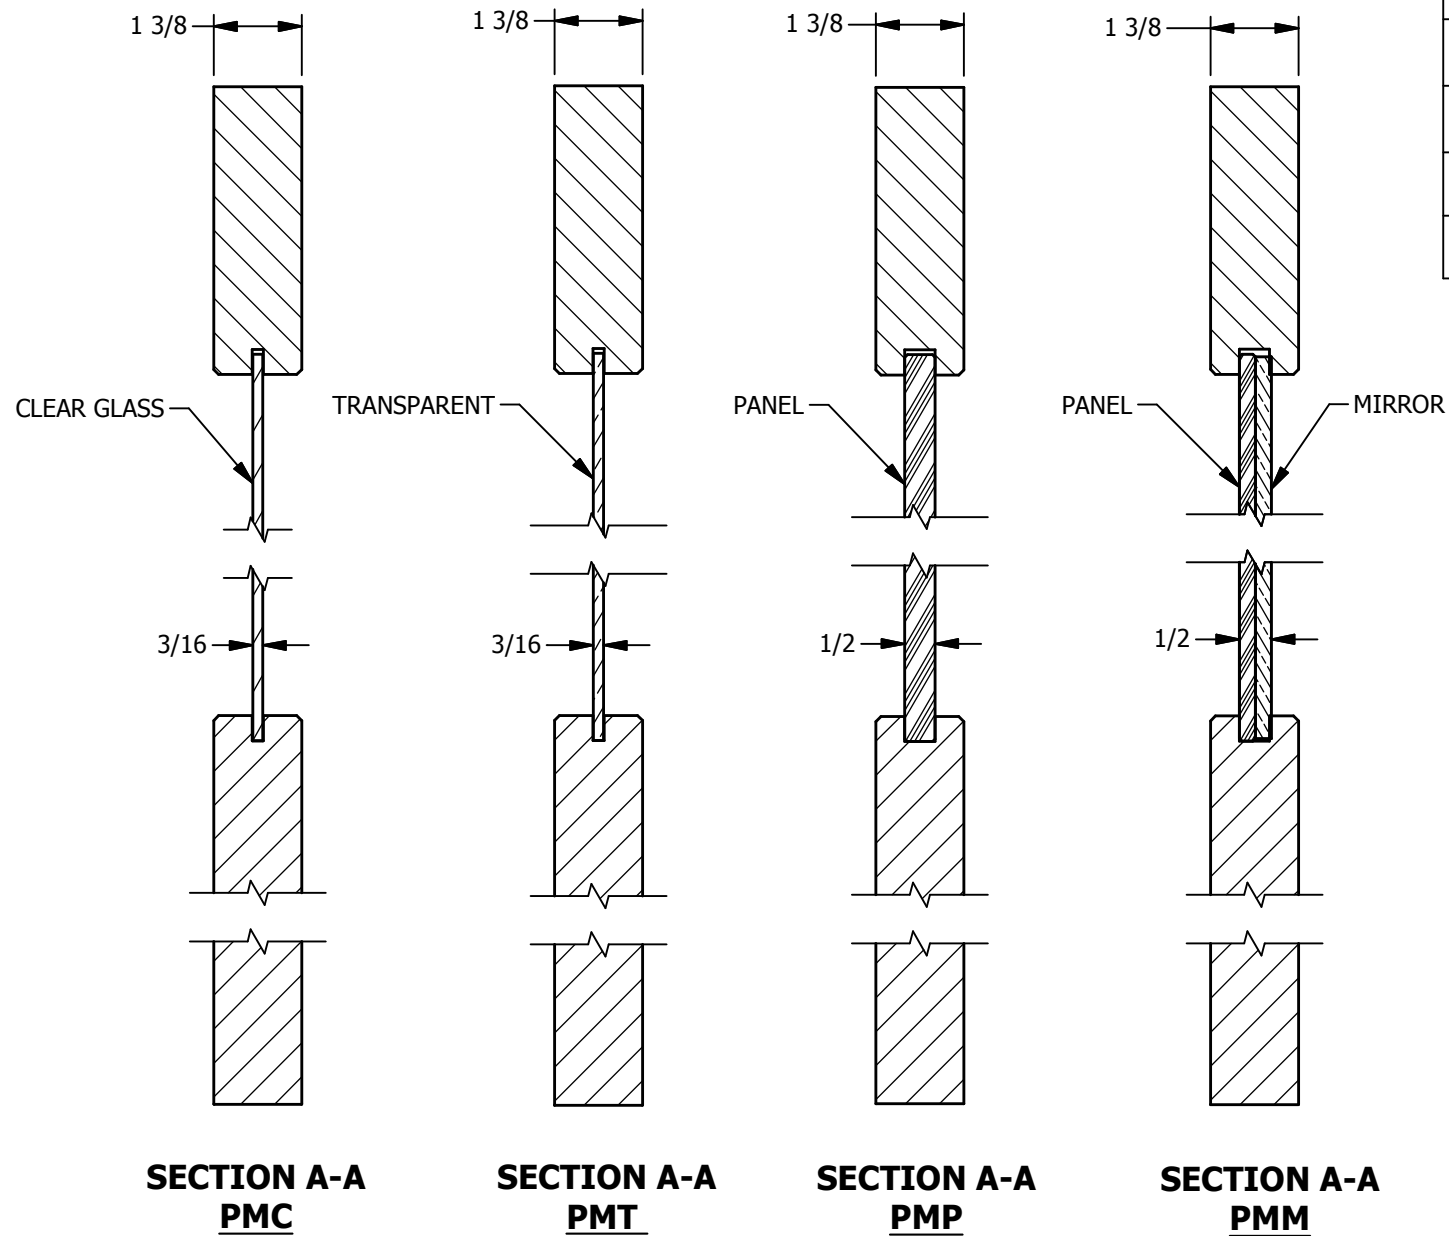

DIMENSION TABLE			
DOOR SIZE	"A"	"B"	"C"
3'-0" X 8'-0"	36"	27"	4 1/2"
2'-8" X 8'-0"	32"	23"	4 1/2"
2'-6" X 8'-0"	30"	21"	4 1/2"
2'-4" X 8'-0"	28"	19"	4 1/2"
2'-0" X 8'-0"	24"	15"	4 1/2"
1'-6" X 8'-0"	18"	9"	4 1/2"

NOTES:
FOR STANDARD MIRRORED MODA DOORS DIVIDING RAILS ONLY APPLIED TO PANEL SIDE OF DOOR.

CREATION DATE: 12/8/2016		3737 Lakeport Blvd. Klamath Falls, OR 97601 Phone: (888) 535-3936 www.jeld-wen.com
REV. DATE:		
TITLE: MODA™ DOOR COLLECTION		
DESCRIPTION: 1072 8'-0" 3'-0", 2'-8", 2'-6", 2'-4", 2'-0", 1'-6"