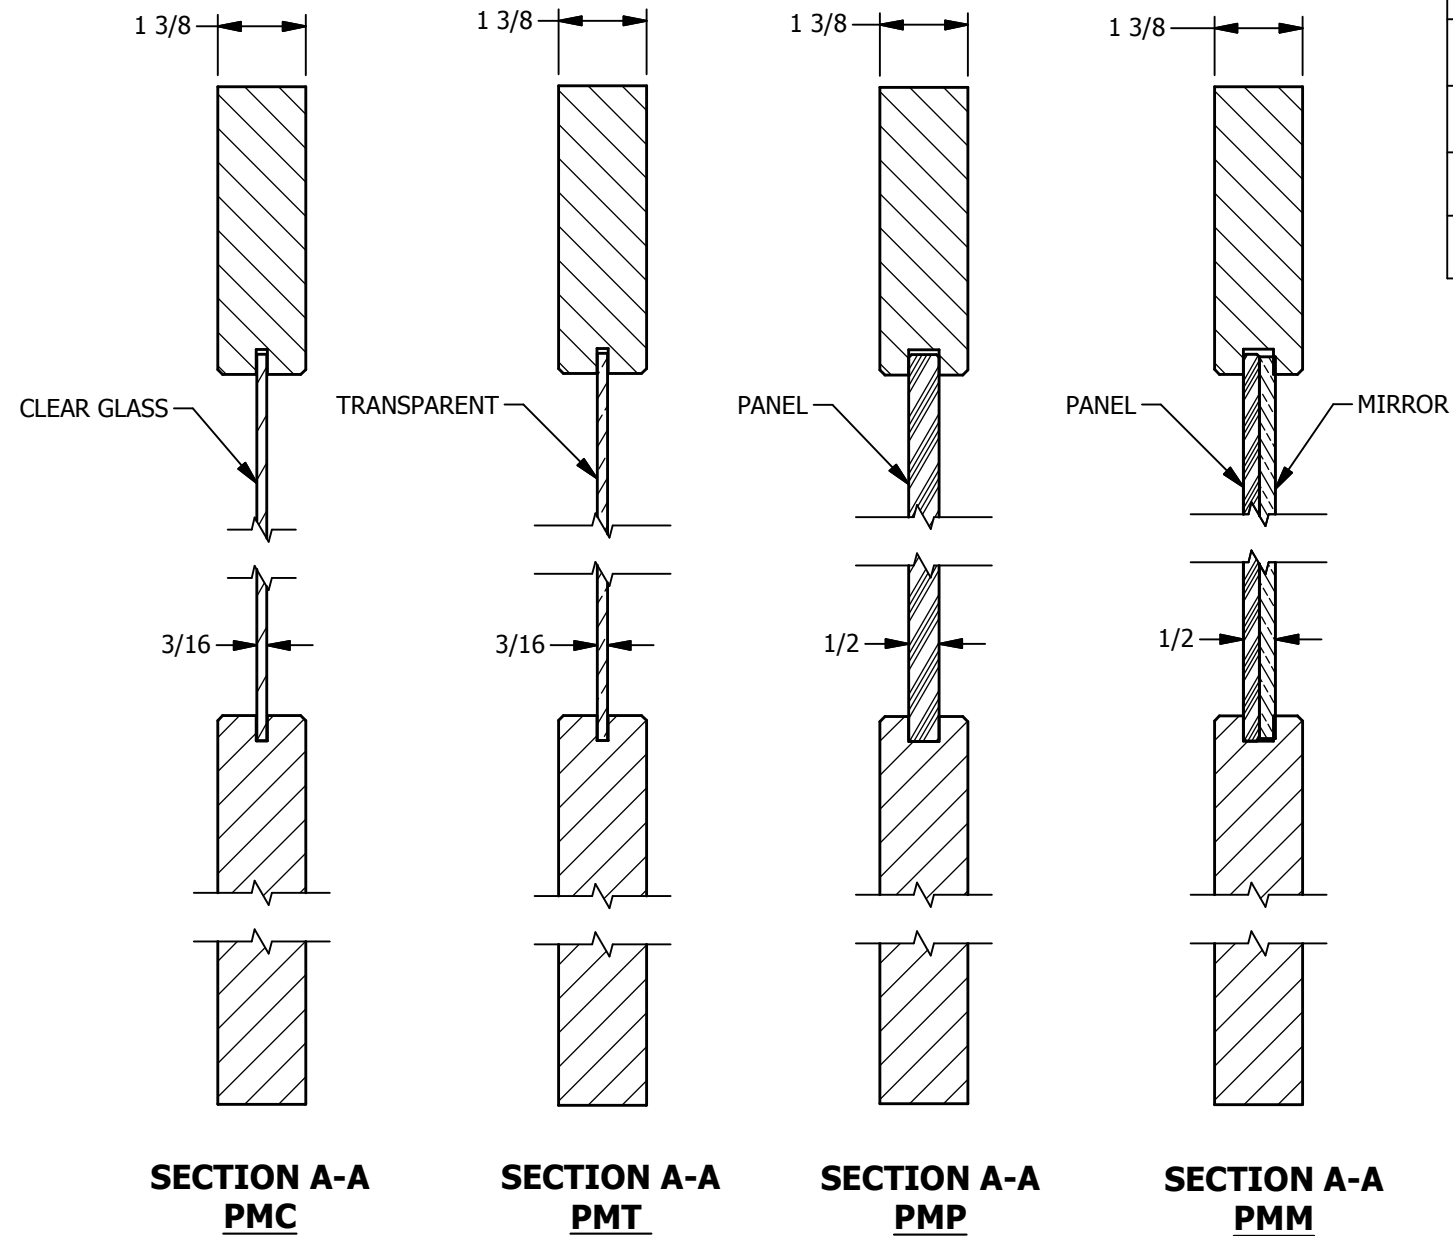

DIMENSION TABLE			
DOOR SIZE	"A"	"B"	"C"
3'-0" X 8'-0"	36"	27"	4 1/2"
2'-8" X 8'-0"	32"	23"	4 1/2"
2'-6" X 8'-0"	30"	21"	4 1/2"
2'-4" X 8'-0"	28"	19"	4 1/2"
2'-0" X 8'-0"	24"	15"	4 1/2"
1'-6" X 8'-0"	18"	9"	4 1/2"

NOTES:
FOR STANDARD MIRRORED MODA DOORS DIVIDING RAILS ONLY APPLIED TO PANEL SIDE OF DOOR.

CREATION DATE: 12/8/2016		3737 Lakeport Blvd. Klamath Falls, OR 97601 Phone: (888) 535-3936 www.jeld-wen.com
REV. DATE:		
TITLE: MODA™ DOOR COLLECTION		
DESCRIPTION: 1055 8'-0" 3'-0", 2'-8", 2'-6", 2'-4", 2'-0", 1'-6"