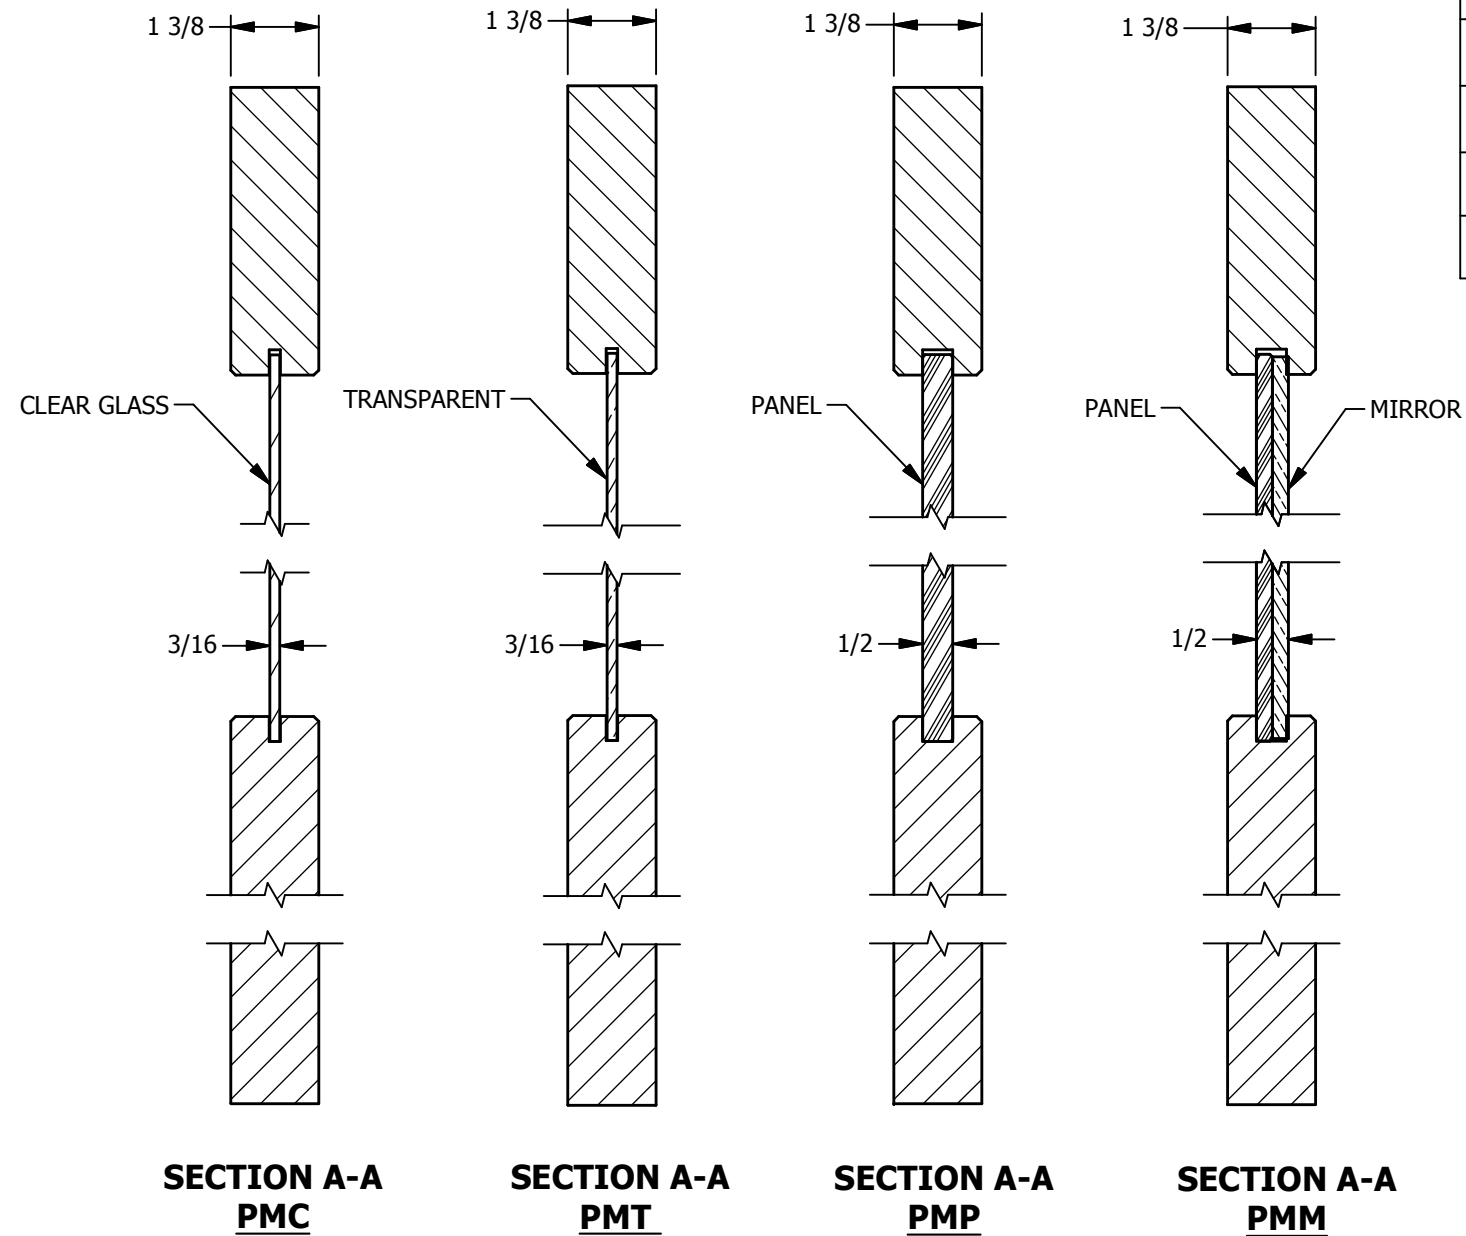

DIMENSION TABLE			
DOOR SIZE	"A"	"B"	"C"
3'-0" X 6'-8"	36"	27"	4 1/2"
2'-8" X 6'-8"	32"	23"	4 1/2"
2'-6" X 6'-8"	30"	21"	4 1/2"
2'-4" X 6'-8"	28"	19"	4 1/2"
2'-0" X 6'-8"	24"	15"	4 1/2"
1'-6" X 6'-8"	18"	9"	4 1/2"

NOTES:
FOR STANDARD MIRRORED MODA DOORS DIVIDING RAILS ONLY APPLIED TO PANEL SIDE OF DOOR.

CREATION DATE: 12/8/2016		3737 Lakeport Blvd. Klamath Falls, OR 97601 Phone: (888) 535-3936 www.jeld-wen.com
REV. DATE:		
TITLE: MODA™ DOOR COLLECTION		
DESCRIPTION: 1044N 6'-8" 3'-0", 2'-8", 2'-6", 2'-4", 2'-0", 1'-6"