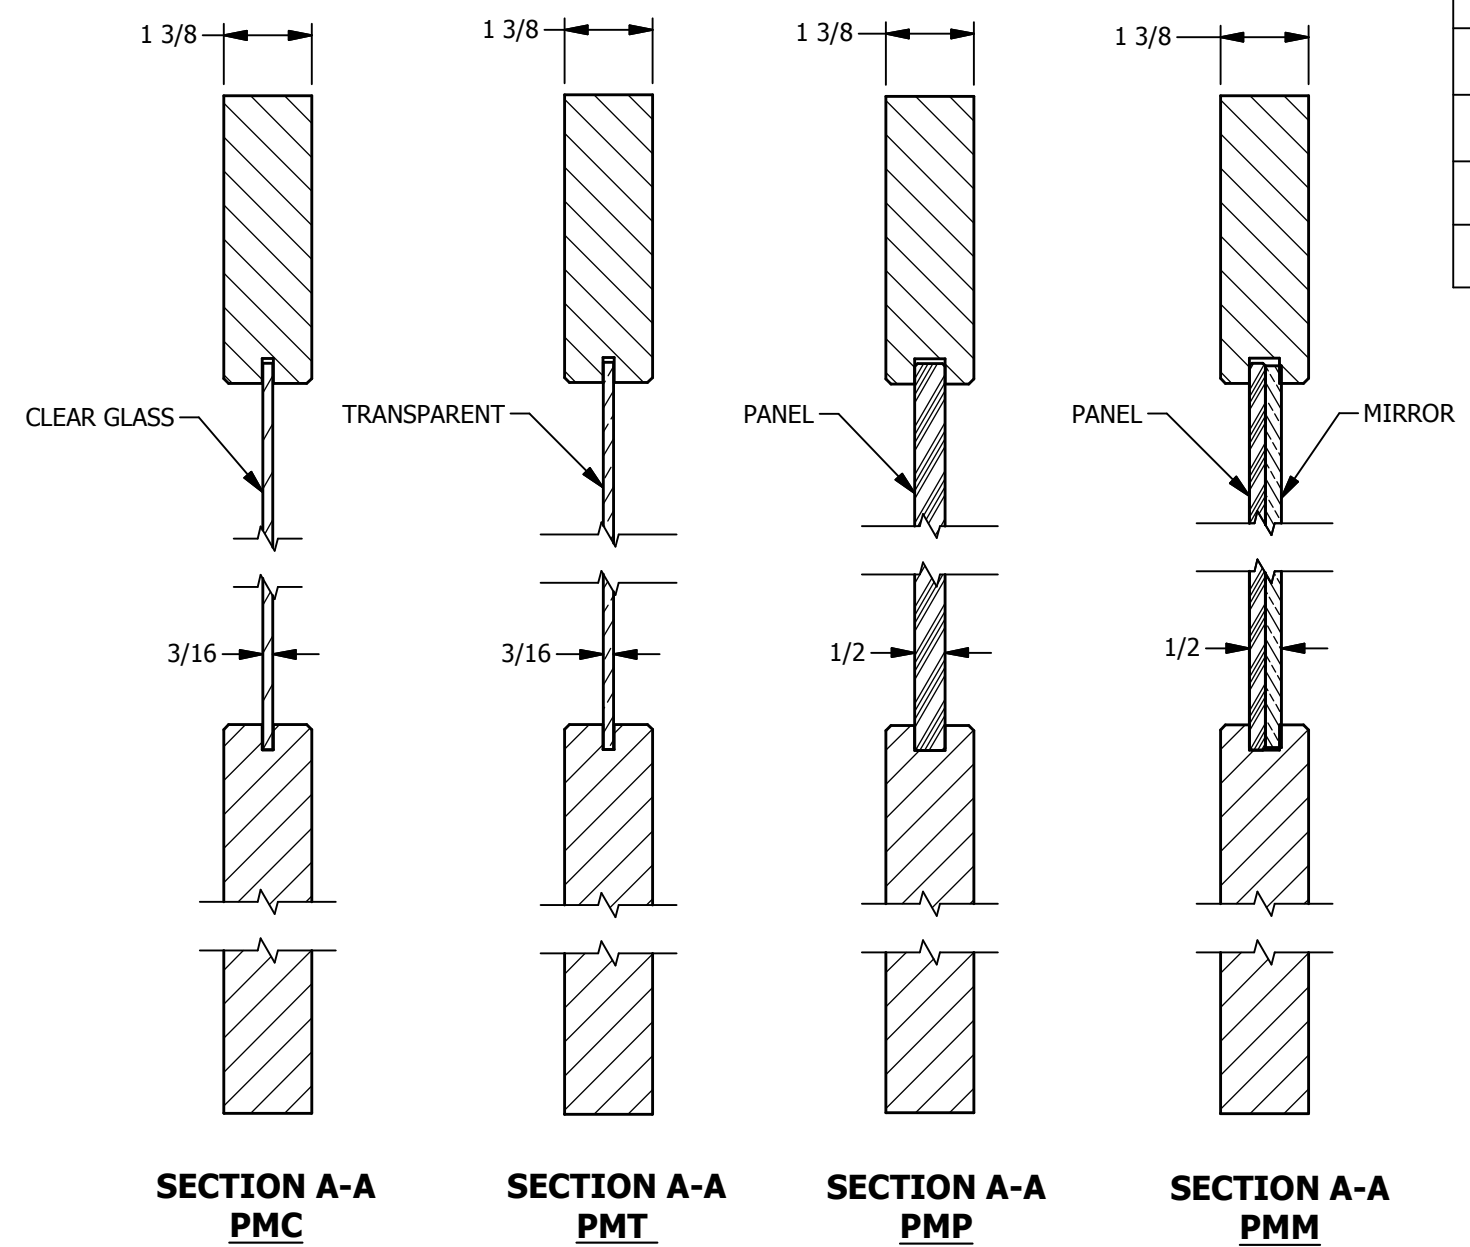

DIMENSION TABLE			
DOOR SIZE	"A"	"B"	"C"
3'-0" X 8'-0"	36"	27"	4 1/2"
2'-8" X 8'-0"	32"	23"	4 1/2"
2'-6" X 8'-0"	30"	21"	4 1/2"
2'-4" X 8'-0"	28"	19"	4 1/2"
2'-0" X 8'-0"	24"	15"	4 1/2"
1'-6" X 8'-0"	18"	9"	4 1/2"

NOTES:
FOR STANDARD MIRRORED MODA DOORS DIVIDING RAILS ONLY APPLIED TO PANEL SIDE OF DOOR.

CREATION DATE: 12/8/2016		3737 Lakeport Blvd. Klamath Falls, OR 97601 Phone: (888) 535-3936 www.jeld-wen.com
REV. DATE:		
TITLE: MODA™ DOOR COLLECTION		
DESCRIPTION: 1044N 8'-0" 3'-0", 2'-8", 2'-6", 2'-4", 2'-0", 1'-6"