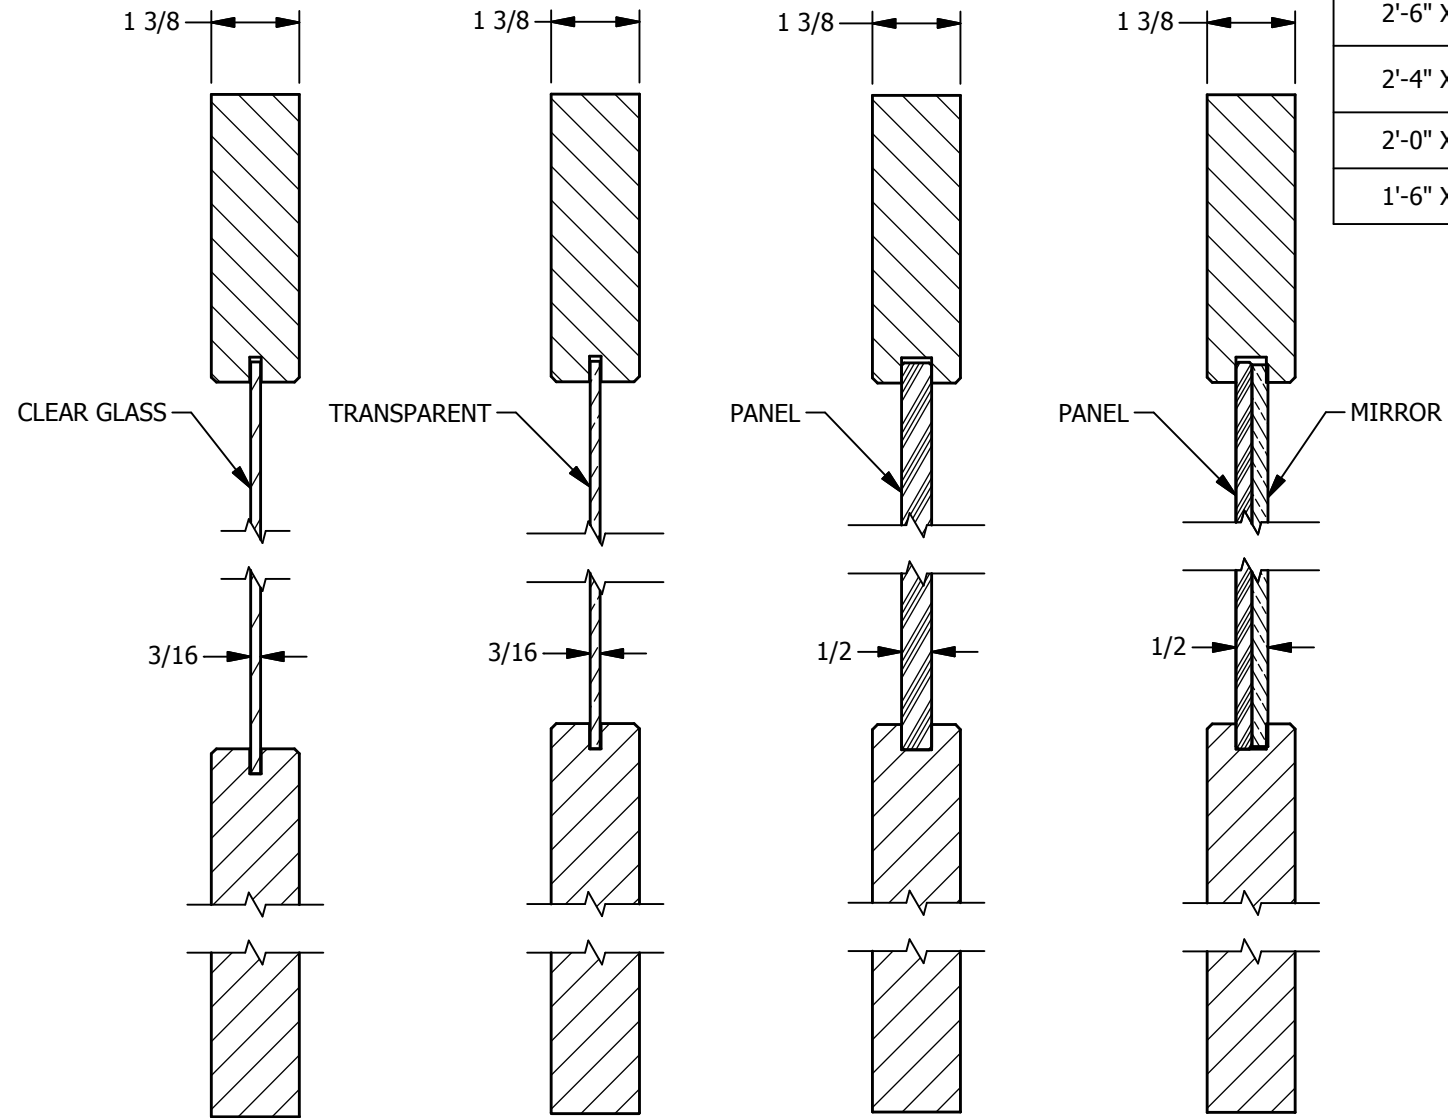

**SECTION A-A
PMC**

**SECTION A-A
PMT**

**SECTION A-A
PMP**

**SECTION A-A
PMM**

DIMENSION TABLE

DOOR SIZE	"A"	"B"	"C"	"D"	"E"
3'-0" X 8'-0"	36"	27"	4 1/2"	3 5/8"	11 11/16"
2'-8" X 8'-0"	32"	23"	4 1/2"	3 5/8"	9 11/16"
2'-6" X 8'-0"	30"	21"	4 1/2"	3 5/8"	8 11/16"
2'-4" X 8'-0"	28"	19"	4 1/2"	3 5/8"	7 11/16"
2'-0" X 8'-0"	24"	15"	4 1/2"	3 5/8"	5 11/16"
1'-6" X 8'-0"	18"	9"	4 1/2"	3 5/8"	2 11/16"

NOTES:
FOR STANDARD MIRRORED MODA DOORS DIVIDING RAILS ONLY APPLIED TO PANEL SIDE OF DOOR.

CREATION DATE: 12/8/2016		3737 Lakeport Blvd. Klamath Falls, OR 97601 Phone: (888) 535-3936 www.jeld-wen.com
REV. DATE:		
TITLE: MODA™ DOOR COLLECTION		
DESCRIPTION: 1033 8'-0" 3'-0", 2'-8", 2'-6", 2'-4", 2'-0", 1'-6"