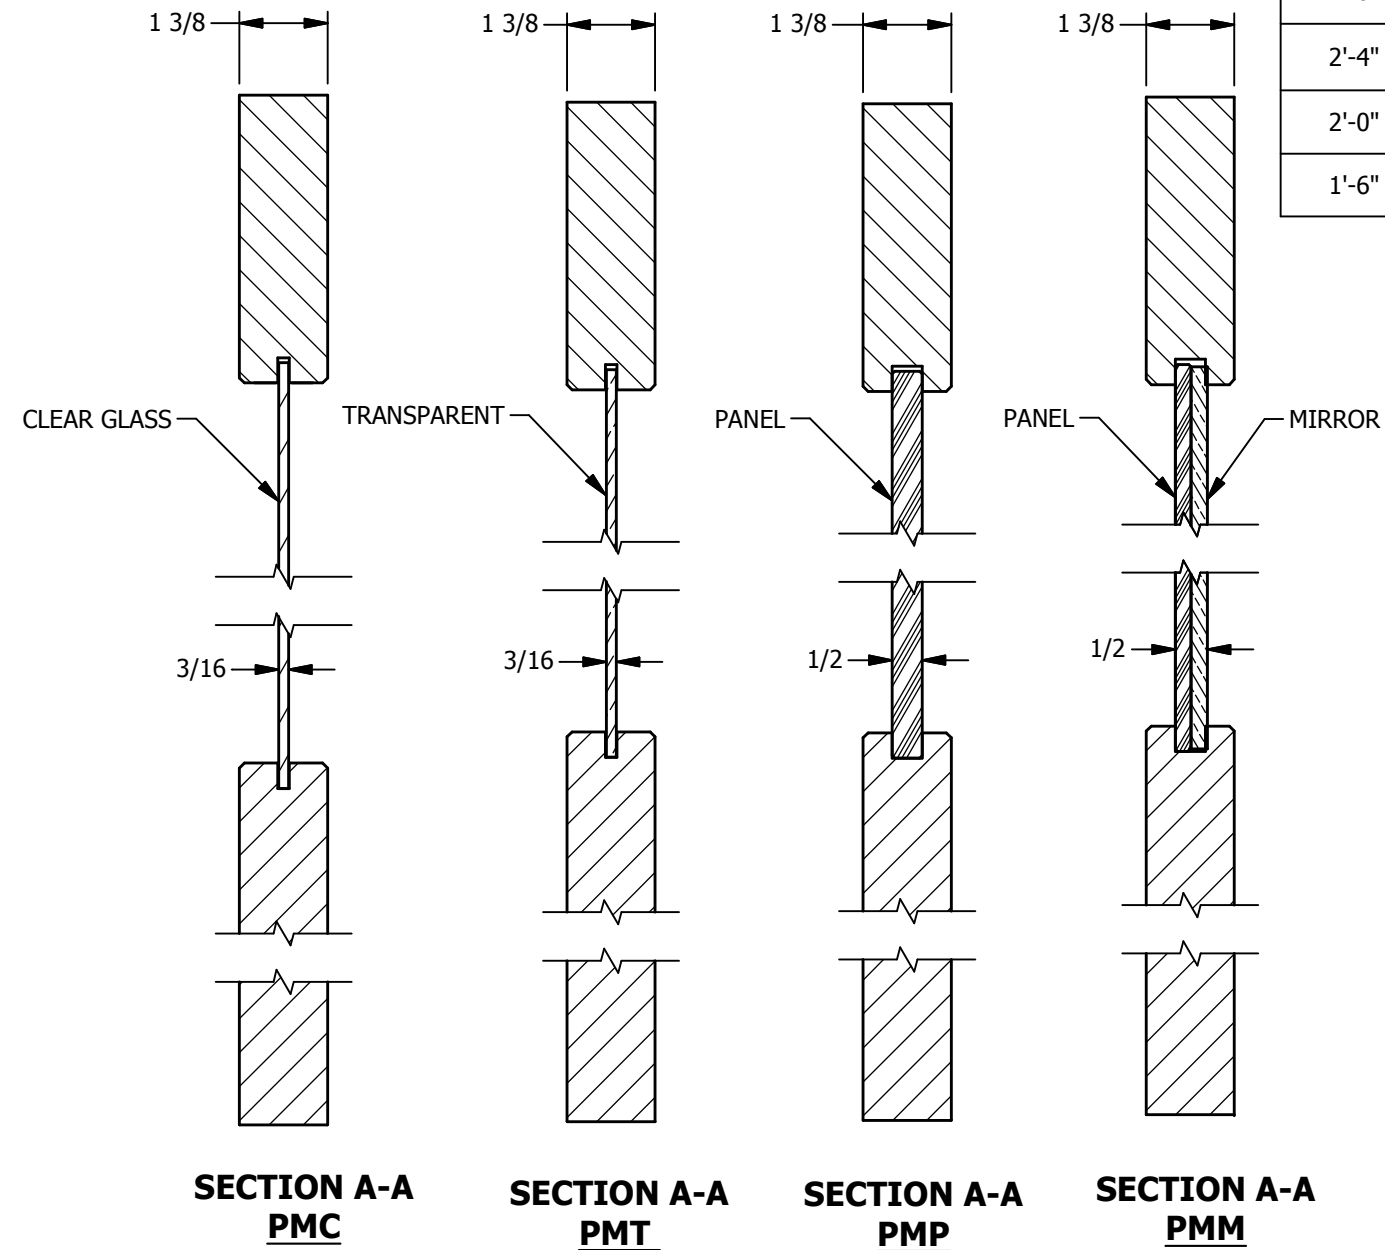

DIMENSION TABLE

DOOR SIZE	"A"	"B"	"C"	"D"	"E"
3'-0" X 6'-8"	36"	27"	4 1/2"	3 3/4"	11 5/8"
2'-8" X 6'-8"	32"	23"	4 1/2"	3 3/4"	9 5/8"
2'-6" X 6'-8"	30"	21"	4 1/2"	3 3/4"	8 5/8"
2'-4" X 6'-8"	28"	19"	4 1/2"	3 3/4"	7 5/8"
2'-0" X 6'-8"	24"	15"	4 1/2"	3 3/4"	5 5/8"
1'-6" X 6'-8"	18"	9"	4 1/2"	3 3/4"	2 5/8"

NOTES:
FOR STANDARD MIRRORED MODA DOORS DIVIDING RAILS ONLY APPLIED TO PANEL SIDE OF DOOR.

CREATION DATE: 12/8/2016		3737 Lakeport Blvd. Klamath Falls, OR 97601 Phone: (888) 535-3936 www.jeld-wen.com
REV. DATE:		
TITLE: MODA™ DOOR COLLECTION		
DESCRIPTION: 1024 6'-8" 3'-0", 2'-8", 2'-6", 2'-4", 2'-0", 1'-6"