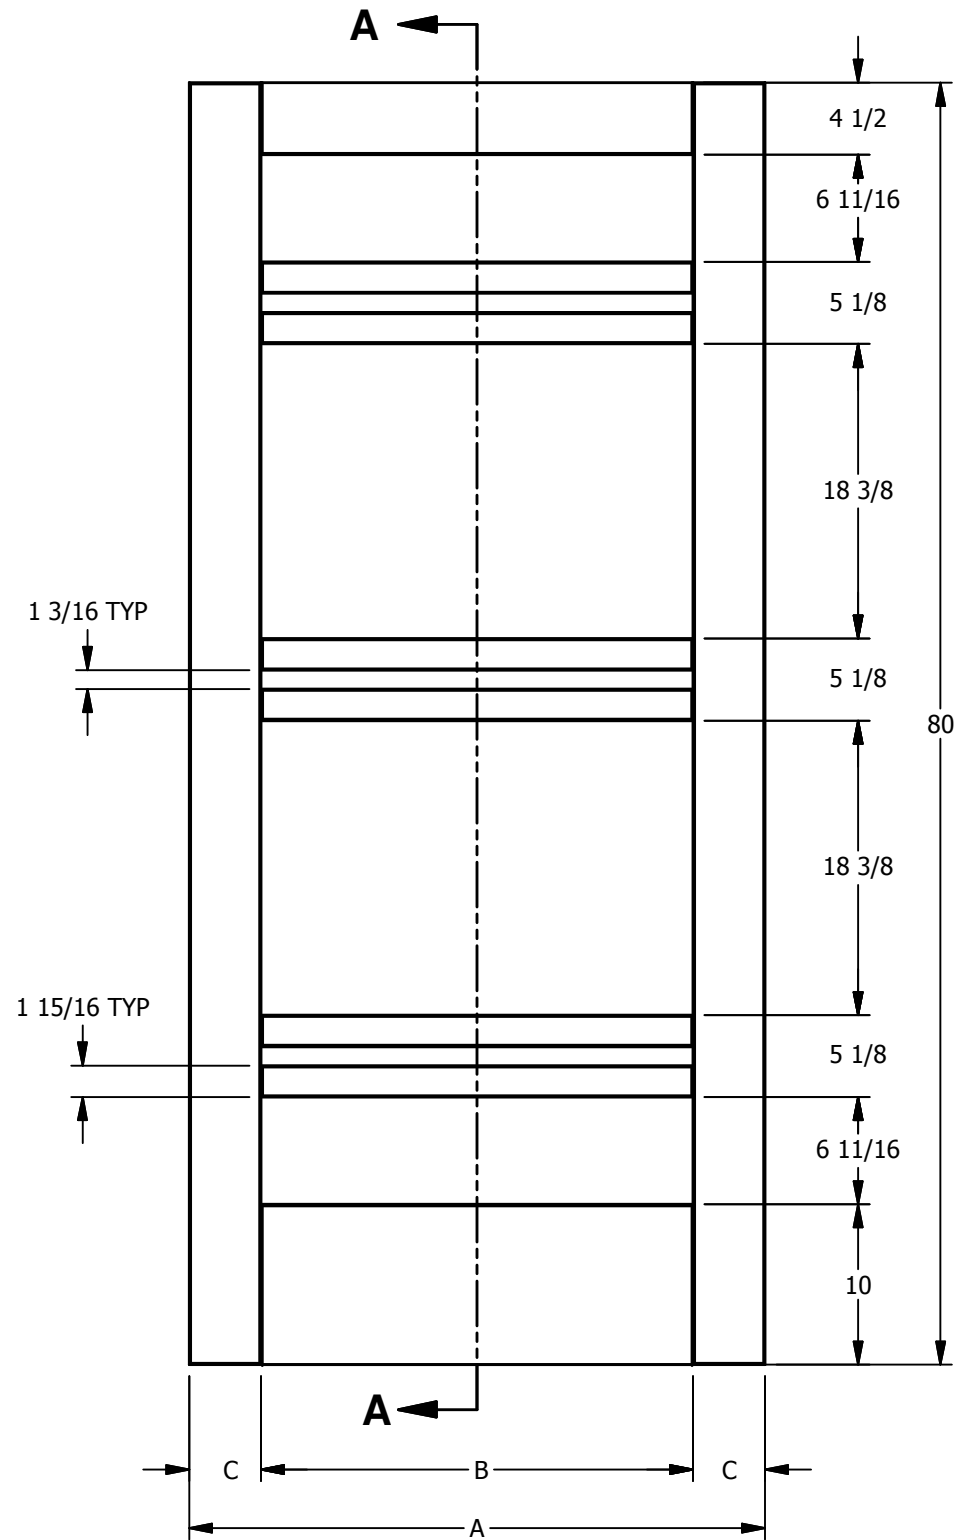

DIMENSION TABLE			
DOOR SIZE	"A"	"B"	"C"
3'-0" X 6'-8"	36"	27"	4 1/2"
2'-8" X 6'-8"	32"	23"	4 1/2"
2'-6" X 6'-8"	30"	21"	4 1/2"
2'-4" X 6'-8"	28"	19"	4 1/2"
2'-0" X 6'-8"	24"	15"	4 1/2"
1'-6" X 6'-8"	18"	9"	4 1/2"

NOTES:
FOR STANDARD MIRRORED MODA DOORS DIVIDING RAILS ONLY APPLIED TO PANEL SIDE OF DOOR.

CREATION DATE: 12/8/2016		3737 Lakeport Blvd. Klamath Falls, OR 97601 Phone: (888) 535-3936 www.jeld-wen.com
REV. DATE:		
TITLE: MODA™ DOOR COLLECTION		
DESCRIPTION: 1071 6'-8" 3'-0", 2'-8", 2'-6", 2'-4", 2'-0", 1'-6"