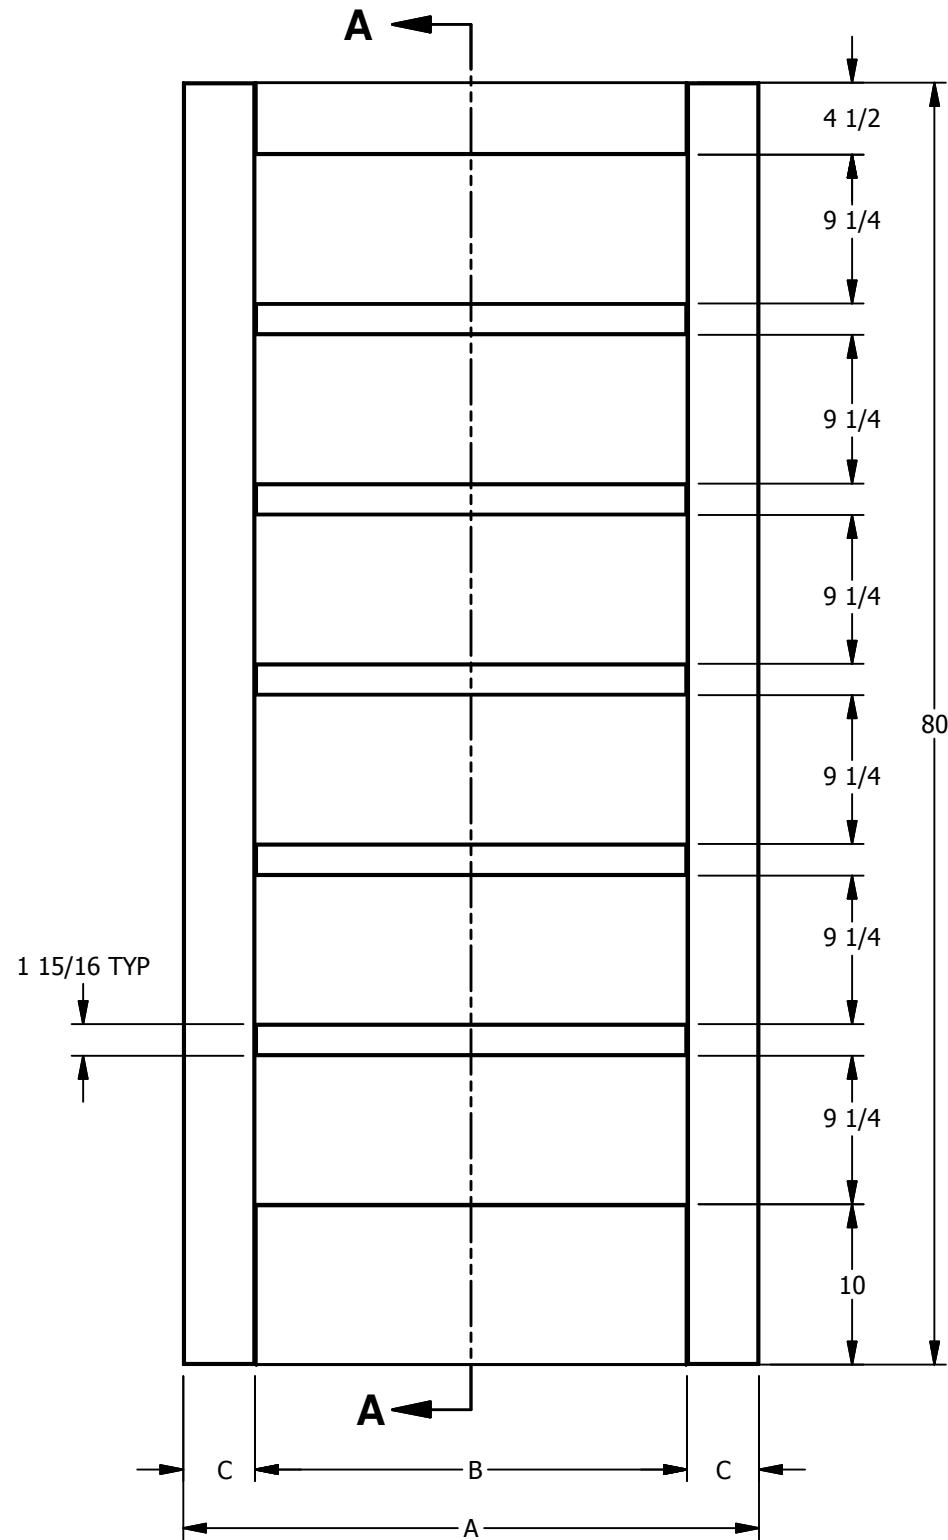

DIMENSION TABLE			
DOOR SIZE	"A"	"B"	"C"
3'-0" X 6'-8"	36"	27"	4 1/2"
2'-8" X 6'-8"	32"	23"	4 1/2"
2'-6" X 6'-8"	30"	21"	4 1/2"
2'-4" X 6'-8"	28"	19"	4 1/2"
2'-0" X 6'-8"	24"	15"	4 1/2"
1'-6" X 6'-8"	18"	9"	4 1/2"