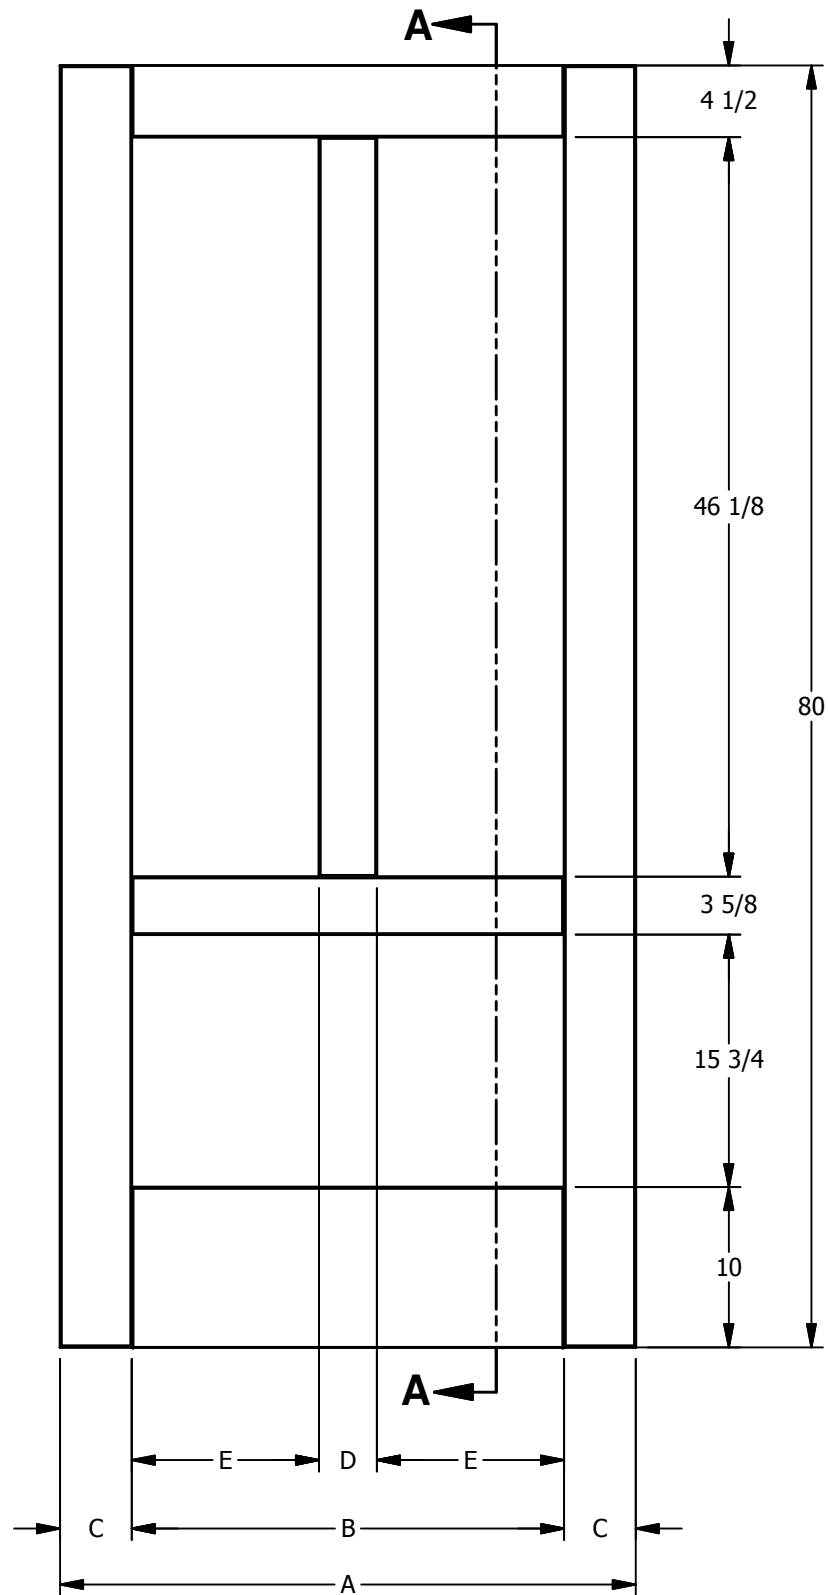

DIMENSION TABLE

DOOR SIZE	"A"	"B"	"C"	"D"	"E"
3'-0" X 6'-8"	36"	27"	4 1/2"	3 5/8"	11 11/16"
2'-8" X 6'-8"	32"	23"	4 1/2"	3 5/8"	9 11/16"
2'-6" X 6'-8"	30"	21"	4 1/2"	3 5/8"	8 11/16"
2'-4" X 6'-8"	28"	19"	4 1/2"	3 5/8"	7 11/16"
2'-0" X 6'-8"	24"	15"	4 1/2"	3 5/8"	5 11/16"
1'-6" X 6'-8"	18"	9"	4 1/2"	3 5/8"	2 11/16"

NOTES:
FOR STANDARD MIRRORED MODA DOORS DIVIDING RAILS ONLY APPLIED TO PANEL SIDE OF DOOR.

CREATION DATE: 12/8/2016		3737 Lakeport Blvd. Klamath Falls, OR 97601 Phone: (888) 535-3936 www.jeld-wen.com
REV. DATE:		
TITLE: MODA™ DOOR COLLECTION		
DESCRIPTION: 1032 6'-8" 3'-0", 2'-8", 2'-6", 2'-4", 2'-0", 1'-6"