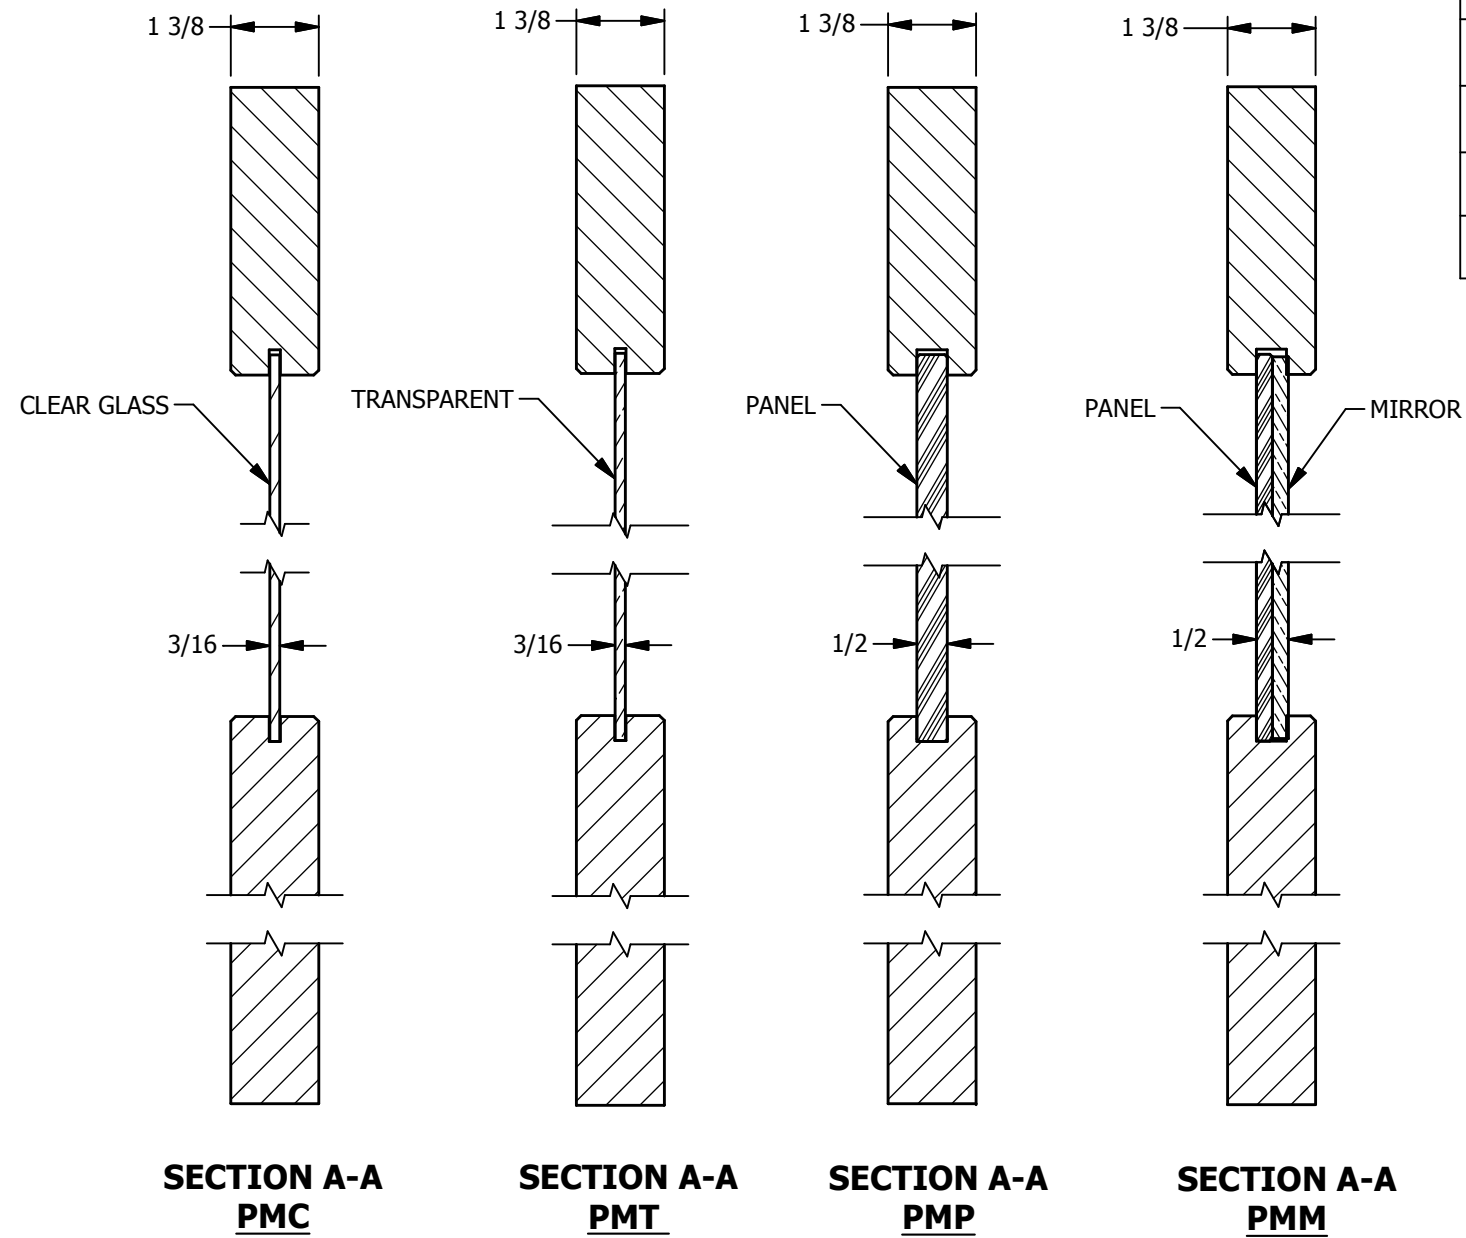

DIMENSION TABLE			
DOOR SIZE	"A"	"B"	"C"
3'-0" X 6'-8"	36"	27"	4 1/2"
2'-8" X 6'-8"	32"	23"	4 1/2"
2'-6" X 6'-8"	30"	21"	4 1/2"
2'-4" X 6'-8"	28"	19"	4 1/2"
2'-0" X 6'-8"	24"	15"	4 1/2"
1'-6" X 6'-8"	18"	9"	4 1/2"

NOTES:
FOR STANDARD MIRRORED MODA DOORS DIVIDING RAILS ONLY APPLIED TO PANEL SIDE OF DOOR.

CREATION DATE: 12/8/2016		3737 Lakeport Blvd. Klamath Falls, OR 97601 Phone: (888) 535-3936 www.jeld-wen.com
REV. DATE:		
TITLE: MODA™ DOOR COLLECTION		
DESCRIPTION: 1031 6'-8" 3'-0", 2'-8", 2'-6", 2'-4", 2'-0", 1'-6"