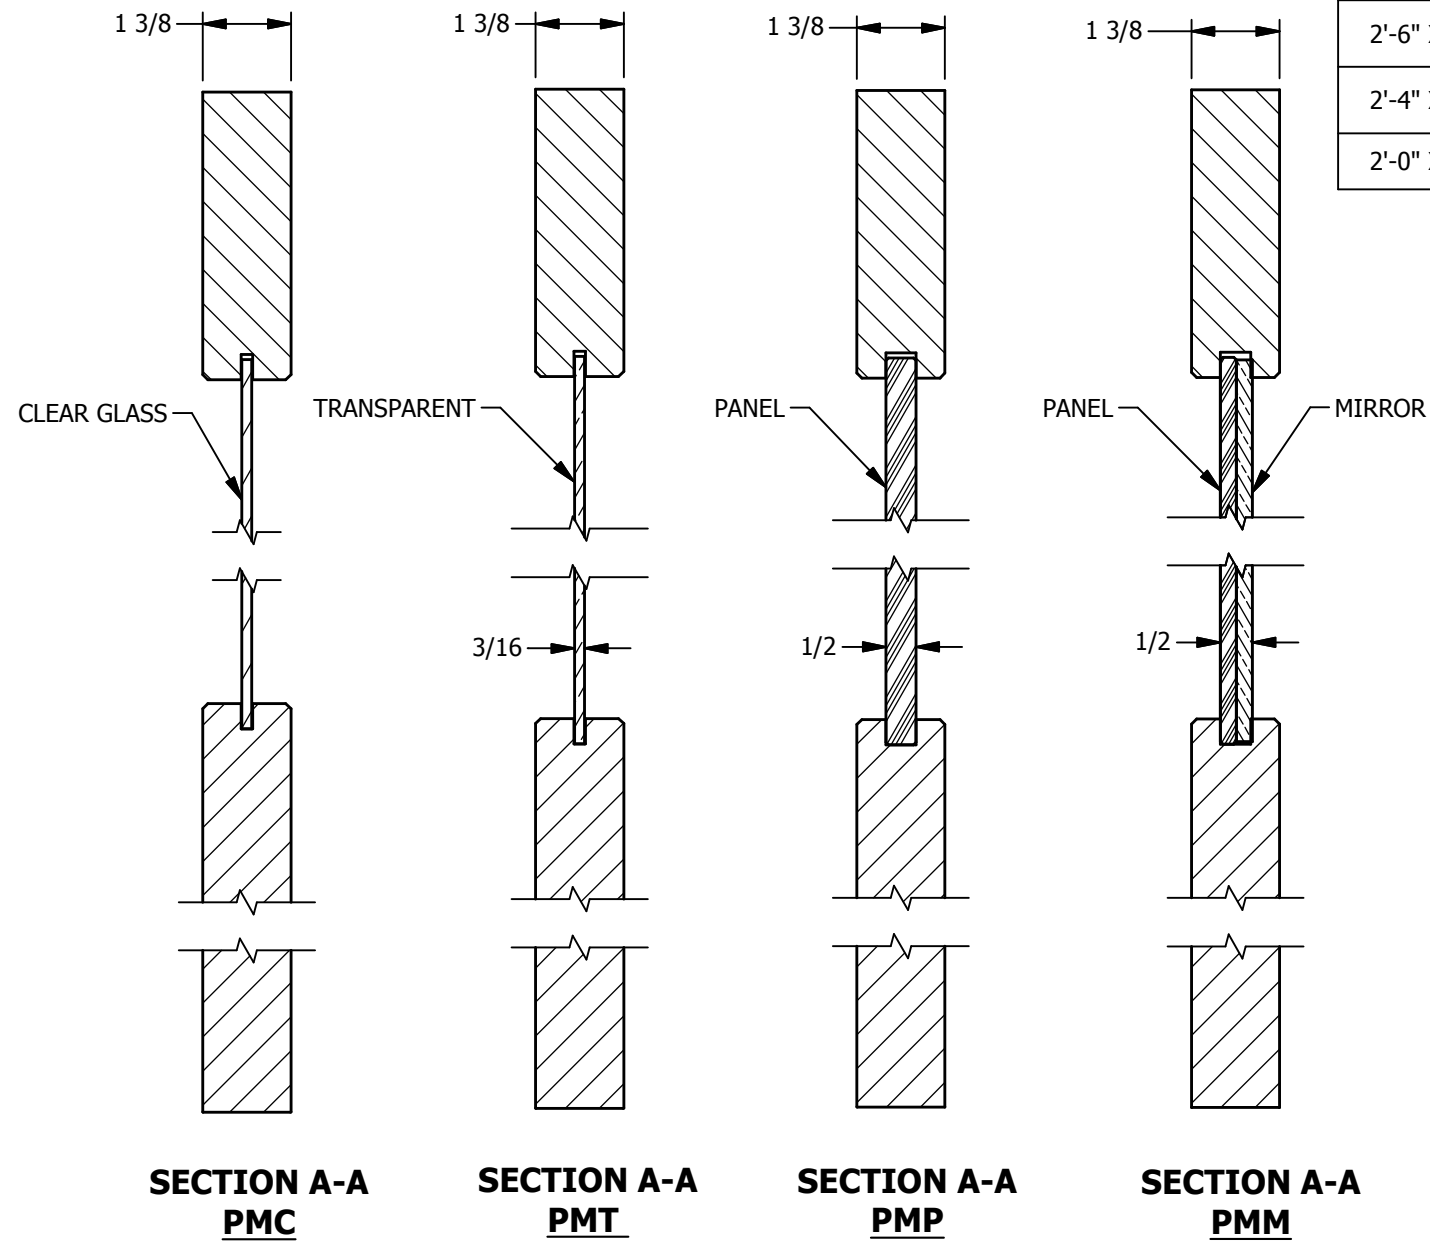

DIMENSION TABLE

DOOR SIZE	"A"	"B"	"C"	"D"	"E"
3'-0" X 8'-0"	36"	27"	4 1/2"	15 7/8"	3 5/8"
2'-8" X 8'-0"	32"	23"	4 1/2"	11 7/8"	3 5/8"
2'-6" X 8'-0"	30"	21"	4 1/2"	9 7/8"	3 5/8"
2'-4" X 8'-0"	28"	19"	4 1/2"	7 7/8"	3 5/8"
2'-0" X 8'-0"	24"	15"	4 1/2"	3 7/8"	3 5/8"

NOTES:
FOR STANDARD MIRRORED MODA DOORS DIVIDING RAILS ONLY APPLIED TO PANEL SIDE OF DOOR.

CREATION DATE: 12/8/2016		3737 Lakeport Blvd. Klamath Falls, OR 97601 Phone: (888) 535-3936 www.jeld-wen.com
REV. DATE:		
TITLE: MODA™ DOOR COLLECTION		
DESCRIPTION: 1036N 8'-0" 3'-0", 2'-8", 2'-6", 2'-4", 2'-0"