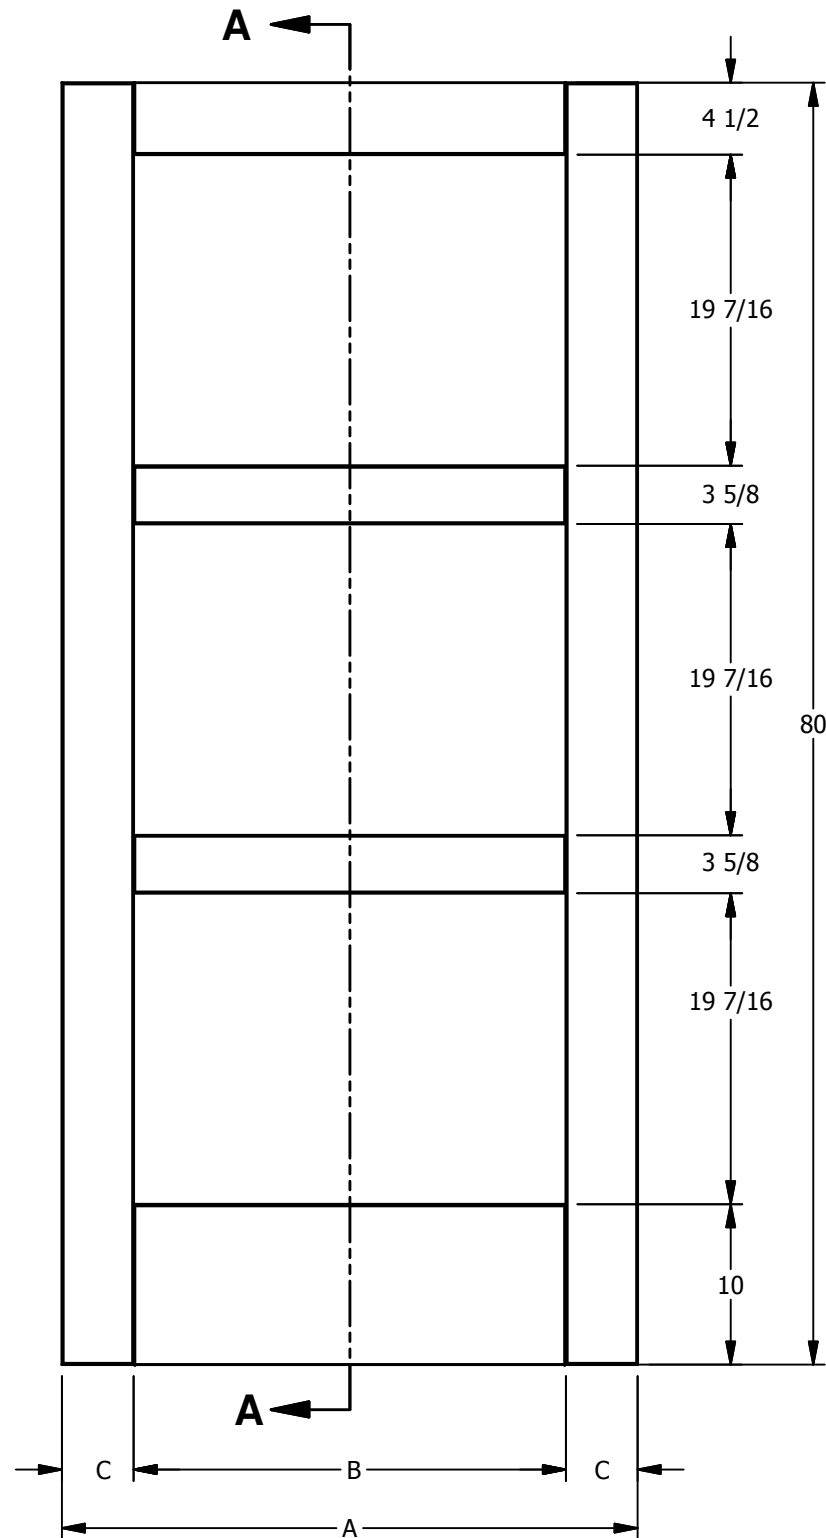

DIMENSION TABLE			
DOOR SIZE	"A"	"B"	"C"
3'-0" X 6'-8"	36"	27"	4 1/2"
2'-8" X 6'-8"	32"	23"	4 1/2"
2'-6" X 6'-8"	30"	21"	4 1/2"
2'-4" X 6'-8"	28"	19"	4 1/2"
2'-0" X 6'-8"	24"	15"	4 1/2"
1'-6" X 6'-8"	18"	9"	4 1/2"

DIMENSION TABLE

DOOR SIZE	"A"	"B"	"C"	"D"	"E"
3'-0" X 6'-8"	36"	27"	4 1/2"	3 5/8"	11 11/16"
2'-8" X 6'-8"	32"	23"	4 1/2"	3 5/8"	9 11/16"
2'-6" X 6'-8"	30"	21"	4 1/2"	3 5/8"	8 11/16"
2'-4" X 6'-8"	28"	19"	4 1/2"	3 5/8"	7 11/16"
2'-0" X 6'-8"	24"	15"	4 1/2"	3 5/8"	5 11/16"
1'-6" X 6'-8"	18"	9"	4 1/2"	3 5/8"	2 11/16"