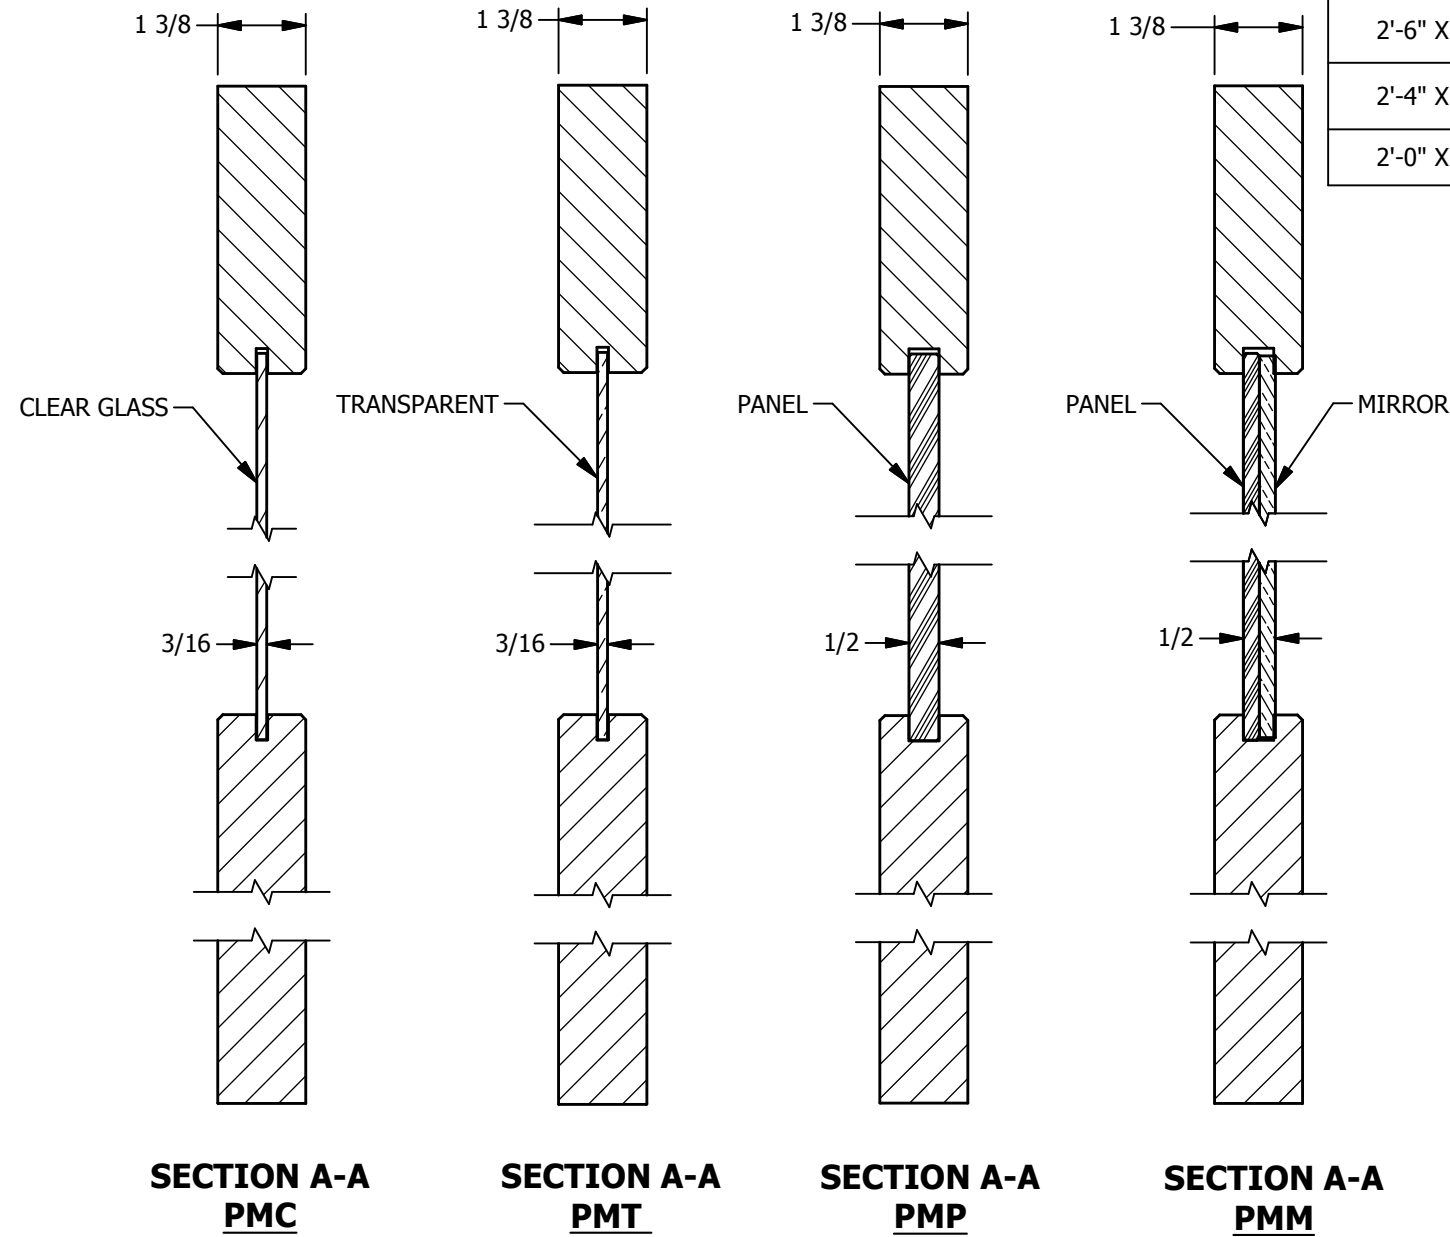

© 2017 JELD-WEN, inc. ALL RIGHTS RESERVED.
NO DUPLICATION OR DISTRIBUTION PERMITTED.
JELD-WEN, inc. CONFIDENTIAL AND PROPRIETARY.

DIMENSION TABLE

DOOR SIZE	"A"	"B"	"C"	"D"	"E"
3'-0" X 8'-0"	36"	27"	4 1/2"	12 1/2"	3 5/8"
2'-8" X 8'-0"	32"	23"	4 1/2"	8 1/2"	3 5/8"
2'-6" X 8'-0"	30"	21"	4 1/2"	6 1/2"	3 5/8"
2'-4" X 8'-0"	28"	19"	4 1/2"	4 1/2"	3 5/8"
2'-0" X 8'-0"	24"	15"	4 1/2"	3 3/4"	2"

NOTES:
FOR STANDARD MIRRORED MODA DOORS DIVIDING RAILS ONLY APPLIED TO PANEL SIDE OF DOOR.

CREATION DATE: 12/8/2016		3737 Lakeport Blvd. Klamath Falls, OR 97601 Phone: (888) 535-3936 www.jeld-wen.com
REV. DATE:		
TITLE: MODA™ DOOR COLLECTION		
DESCRIPTION: 1036 8'-0" 3'-0", 2'-8", 2'-6", 2'-4", 2'-0"