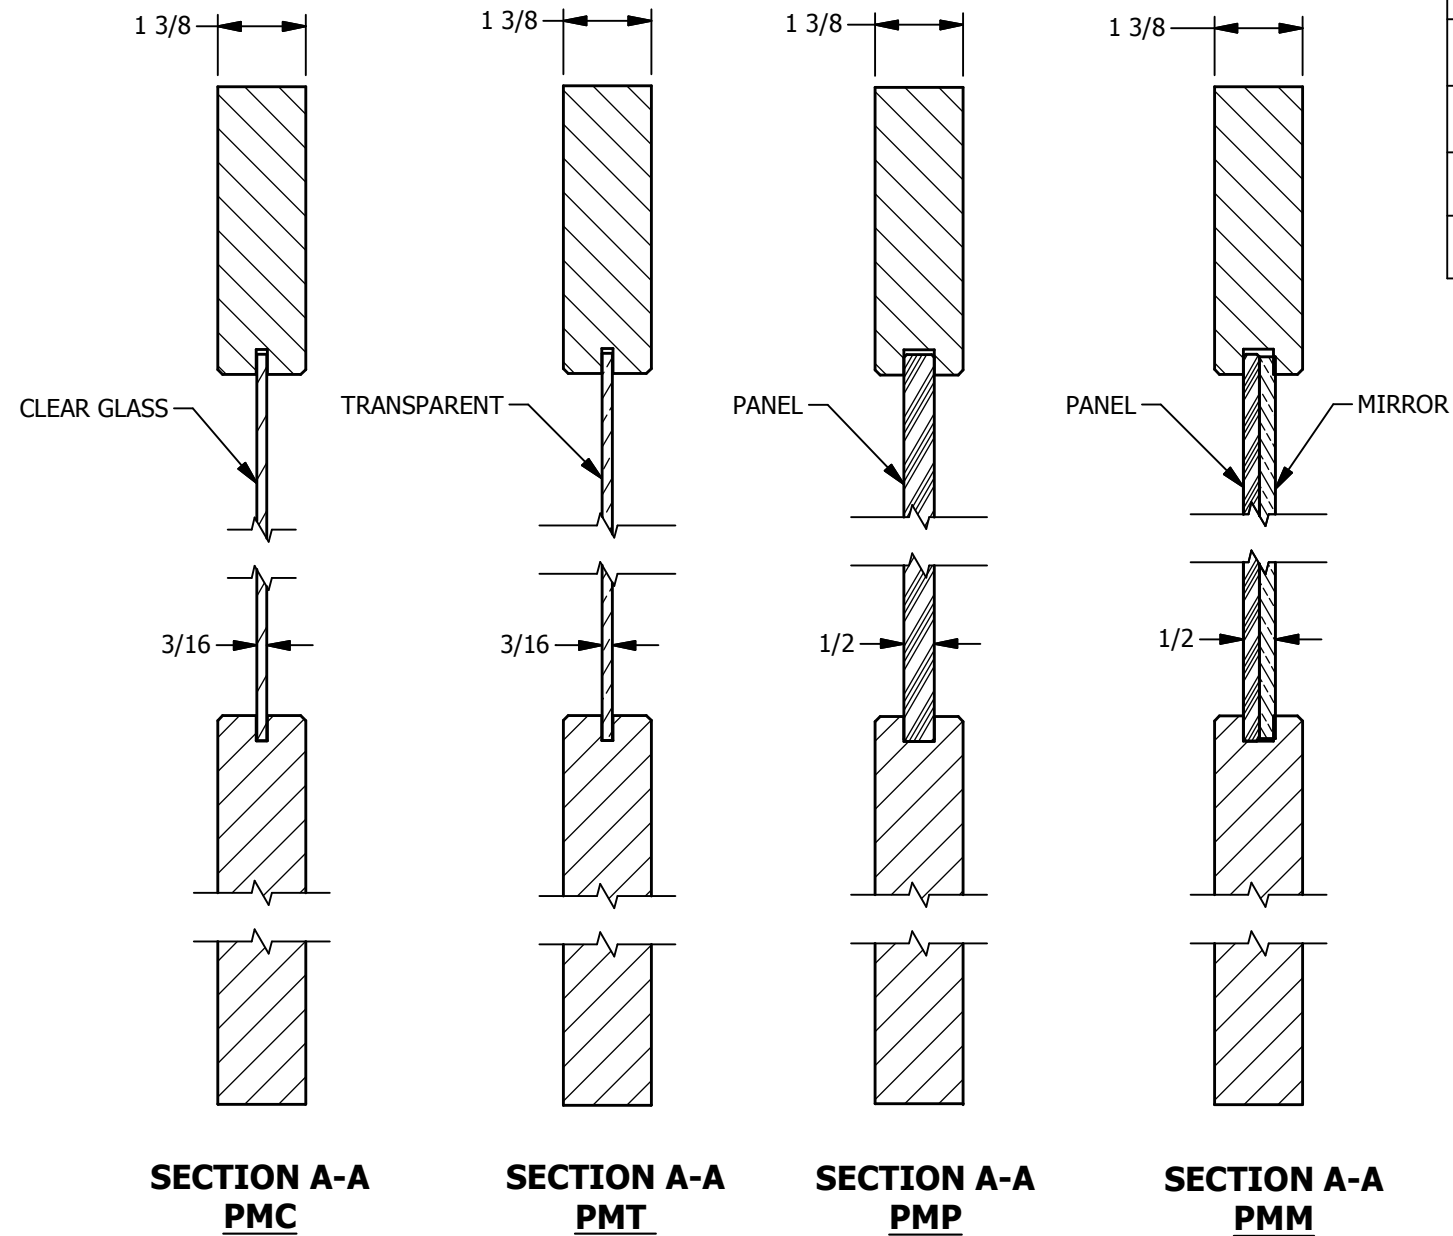

© 2017 JELD-WEN, inc. ALL RIGHTS RESERVED.
NO DUPLICATION OR DISTRIBUTION PERMITTED.
JELD-WEN, inc. CONFIDENTIAL AND PROPRIETARY.

DIMENSION TABLE			
DOOR SIZE	"A"	"B"	"C"
3'-0" X 8'-0"	36"	27"	4 1/2"
2'-8" X 8'-0"	32"	23"	4 1/2"
2'-6" X 8'-0"	30"	21"	4 1/2"
2'-4" X 8'-0"	28"	19"	4 1/2"
2'-0" X 8'-0"	24"	15"	4 1/2"
1'-6" X 8'-0"	18"	9"	4 1/2"

CREATION DATE: 12/8/2016		3737 Lakeport Blvd. Klamath Falls, OR 97601 Phone: (888) 535-3936 www.jeld-wen.com
REV. DATE:		
TITLE: MODA™ DOOR COLLECTION		
DESCRIPTION: 1011 8'-0" 3'-0", 2'-8", 2'-6", 2'-4", 2'-0", 1'-6"