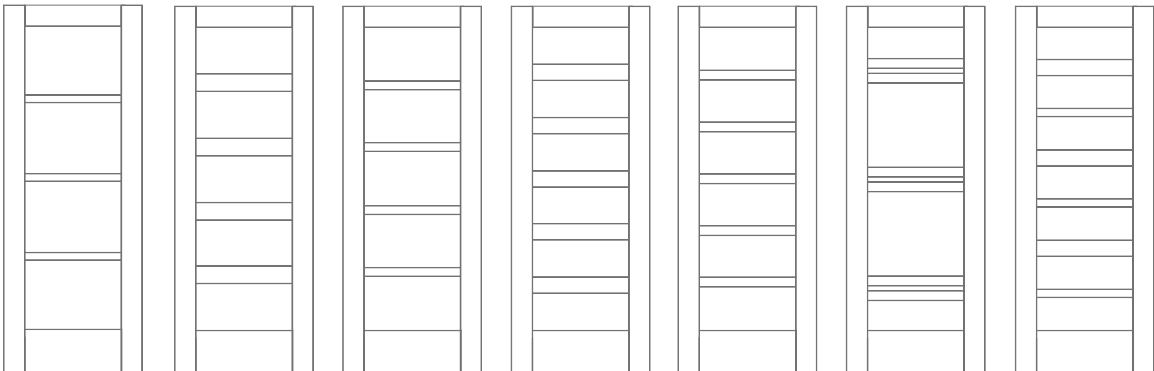

PMP1044N	PMP1055	PMP1055N	PMP1066	PMP1066N	PMP1071	PMP1072
PMT1044N	PMT1055	PMT1055N	PMT1066	PMT1066N	PMT1071	PMT1072
PMC1044N	PMC1055	PMC1055N	PMC1066	PMC1066N	PMC1071	PMC1072

SIZING INFORMATION

Solid and lited doors all come in heights of 6' 8" and 8' 0" and widths of 1' 6", 2' 0", 2' 4", 2' 6", 2' 8", and 3' 0". Thickness of 1 3/8" and rail widths in 2" and 3 5/8". 10" bottom rail is ADA-compliant and comes standard.

PMP = Panel
PMT = Translucent
PMC = Clear
N= Narrow