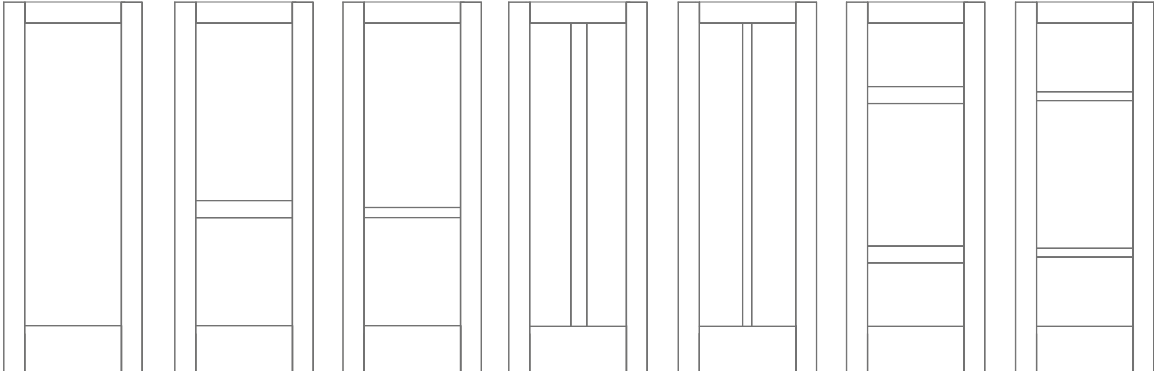

180° from Ordinary

DESIGN OPTIONS

Create a unified, upscale look with MODA™ panel-and-French-style doors. Choose from 21 options in panel, translucent and clear glass styles.

PMP1011	PMP1023	PMP1023N	PMP1024	PMP1024N	PMP1031	PMP1031N
PMT1011	PMT1023	PMT1023N	PMT1024	PMT1024N	PMT1031	PMT1031N
PMC1011	PMC1023	PMC1023N	PMC1024	PMC1024N	PMC1031	PMC1031N